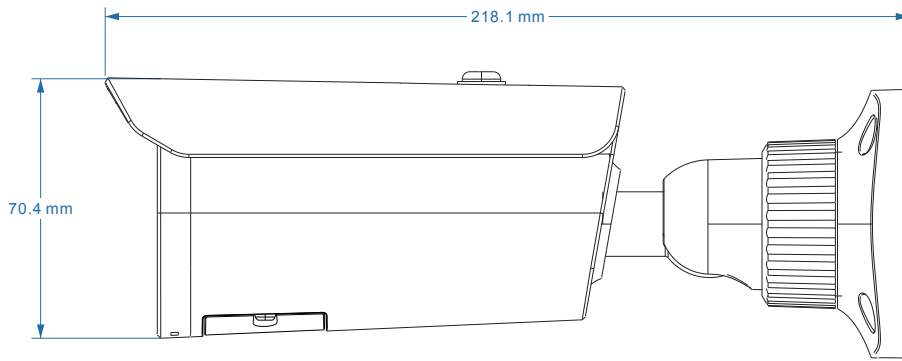

Appearance

Optional Accesories

Mount Bracket

PM-YH0103-W
Junction box

PM-YH0104-W
Junction box

PM-YH0301-W
Junction box

Disclaimer:

Panasonic accepts no responsibility or liability for the performance of the network, nor for any third-party products used in conjunction with this system. Product dimensions and masses are approximate. Specifications are subject to change without notice.