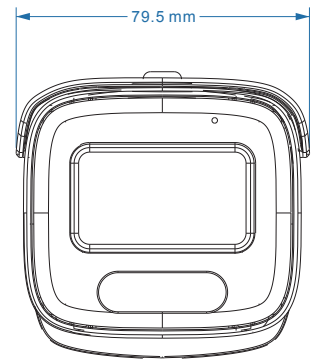

Appearance

Optional Accesories

Mount Bracket

PM-YH0103-W
Junction box

PM-YH0104-W
Junction box

PM-YH0301-W
Junction box

Disclaimer:

Panasonic accepts no responsibility or liability for the performance of the network, nor for any third-party products used in conjunction with this system. Product dimensions and masses are approximate. Specifications are subject to change without notice.