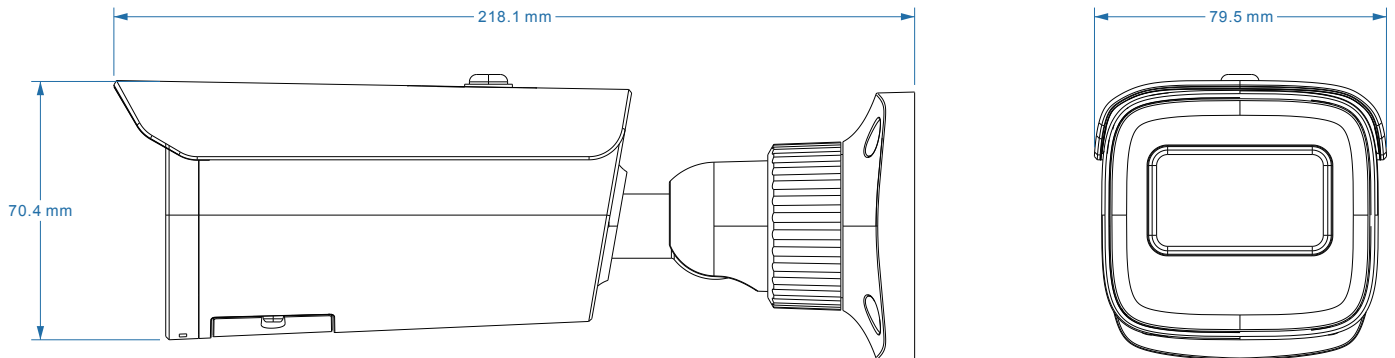

Specifications

GENERAL	
Weight (net)	Approx. 0.73KG
Installation	Ceiling mounting Wall mounting
Certificate	EMC: EN 55032:2015+A11:2020 EN 55035:2017+A11:2020 Safety: EN IEC 62368-1:2020+A11:2020 RoHS: 2011/65/EU

Appearance

Optional Accesories

Mount Bracket

PM-YH0103-W
Junction box

PM-YH0104-W
Junction box

PM-YH0301-W
Junction box

Disclaimer:

Panasonic accepts no responsibility or liability for the performance of the network, nor for any third-party products used in conjunction with this system. Product dimensions and masses are approximate. Specifications are subject to change without notice.