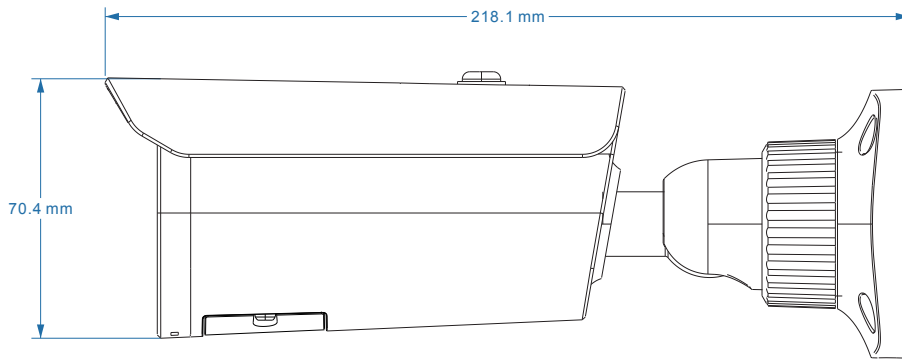

Appearance

Optional Accesories

Mount Bracket

PM-YH0103-W
Junction box

PM-YH0104-W
Junction box

PM-YH0301-W
Junction box

Disclaimer:

Panasonic accepts no responsibility or liability for the performance of the network, nor for any third-party products used in conjunction with this system. Product dimensions and masses are approximate. Specifications are subject to change without notice.