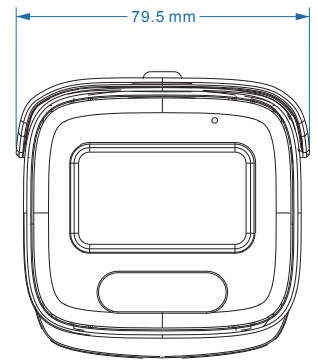

Appearance

Optional Accesories

Mount Bracket

PM-YH0103-W
Junction box

PM-YH0104-W
Junction box

PM-YH0301-W
Junction box

Disclaimer:

Panasonic accepts no responsibility or liability for the performance of the network, nor for any third-party products used in conjunction with this system. Product dimensions and masses are approximate. Specifications are subject to change without notice.