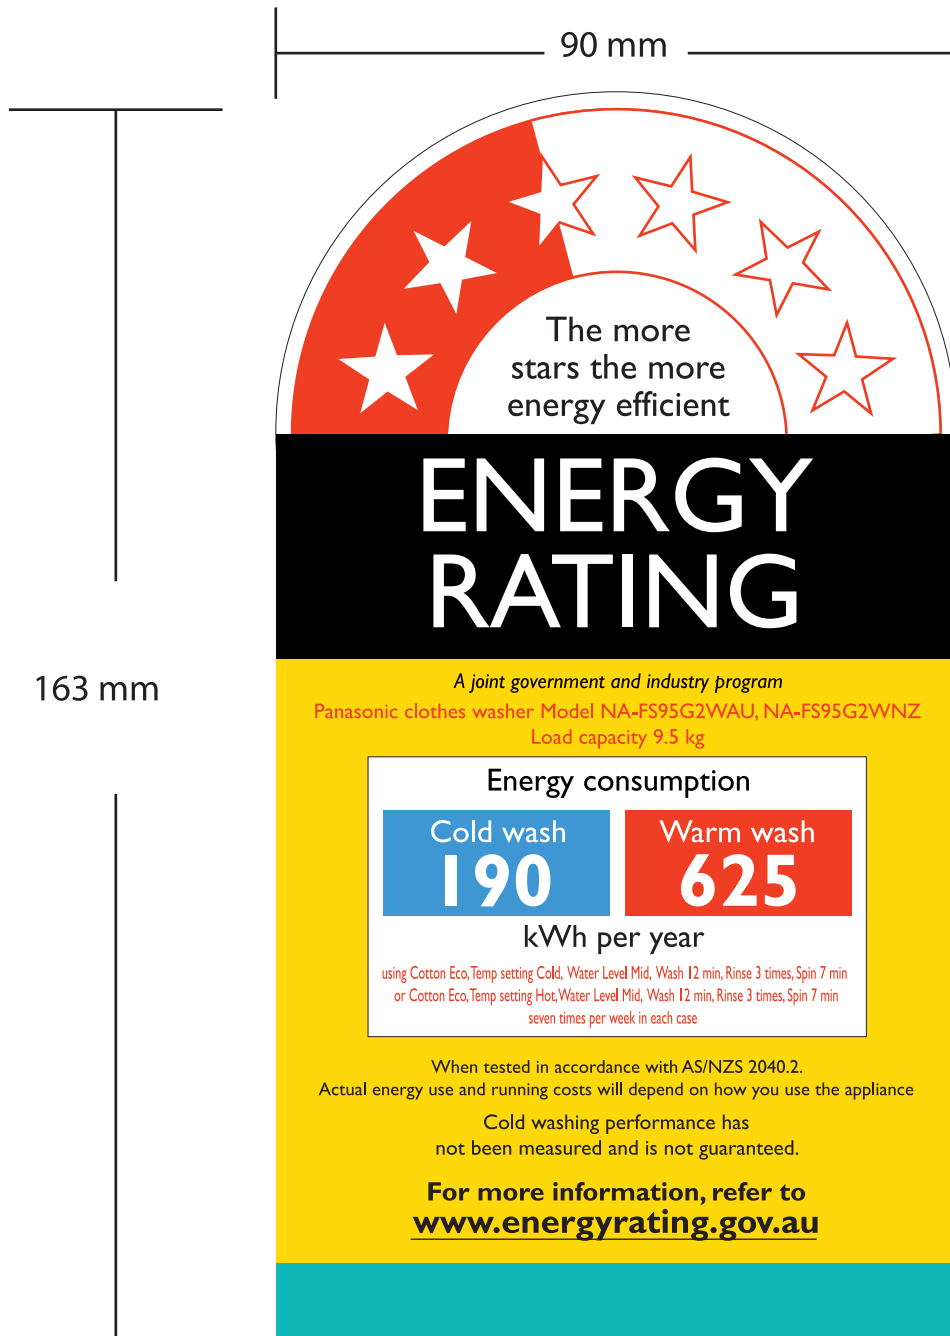

Manuscript of Character

Color	Pantone Code
Red	Pantone Warm Red
Blue	Pantone 299
Yellow	Pantone 116
Black	Pantone Black
Green	Pantone 340
White	Pantone White

BACK GROUND COLOR	-	PRINT COLOR	-	MANUSCRIPT No.	WM-19-061	SCALE	ISSUE DATE
MODEL	NA-FS95G2WUAU, NA-FS95G2WVNZ	PARTS	ENERGY LABEL	PARTS No.	AWW1108D4M00	1:1 (mm)	
DESIGNED DRAWN		CHECKED		APPROVED			