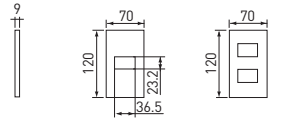

PLATE (Unit:mm)