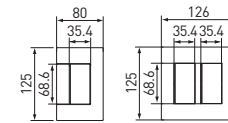

FLATIMA [A-TYPE] LINE UP

PLATES	WTEG6503S-1 1-Gang 3-Device	WTEG6503S-1 1-Gang 3-Device	WTEG6503S-1 1-Gang 3-Device	WTEG6506S-1 2-Gang 6-Device		
SWITCHES	WTEGP51552S-1 Illuminated Switch "C". 3Way 1-Device with Plate,16AX 250V- Neon Lamp:220V-	WTEGP52562S-1 Illuminated Switch "C". 3Way 2-Devices with Plate,16AX 250V- Neon Lamp:220V-	WTEGP53572S-1 Illuminated Switch "C". 3Way 3-Devices with Plate,16AX 250V- Neon Lamp:220V-	WTEGP54562S-1 Illuminated Switch "C". 3Way 4-Devices with Plate,16AX 250V- Neon Lamp:220V-	WTEGP55582S-1 Illuminated Switch "C". 3Way 5-Devices with Plate,16AX 250V- Neon Lamp:220V-	WTEGP56572S-1 Illuminated Switch "C". 3Way 6-Devices with Plate,16AX 250V- Neon Lamp:220V-
SOCKETS	WEG15829B Grounding Duplex Universal Receptacle with Safety Shutter 16AX 250V-	WEG15929B Grounding Duplex Universal Receptacle 16AX 250V-				
ACCESSORIES	WEG2701B DIN type television terminal	WEG2164B Telephone modular jack (6P 4C)	WEG2488B CAT5E Data modular jack	WEG24886B CAT6 Data modular jack	WEG3020B Blank Chip	
DIMMERS	WEG57813B-1 Dimmer Switch (Incandescent and Low Voltage Halogen with Transformer,12V Light Control) 220VAC 300W	WEG57816B-1 Dimmer Switch (Incandescent and Low Voltage Halogen with Transformer,12V Light Control) 220VAC 500W				

PLATE (Unit:mm)