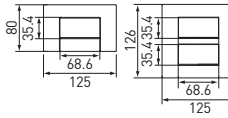

METALLIC PEAR WHITE WTEGP51552S WTEGP51552S

METALLIC PEAR WHITE WTEGP51552S WTEGP51552S

REFINA [A-TYPE] LINE UP

PLATES	WEG6803W-1	WEG6803MW-1	WEG6803MH-1	WEG6803MB-1	WEG6803MY-1	WEG6803MF-1	WEG6803MA-1	
SWITCHES	WEG5551MH-5 Illuminated Switch "B". Single Pole, 16AX 250V- (Neon Lamp:220V-)	WEG5561MH-5 Illuminated Switch "B". Single Pole, 16AX 250V- (Neon Lamp:220V-)	WEG5571MH-5 Illuminated Switch "B". Single Pole, 16AX 250V- (Neon Lamp:220V-)	WEG5552MH-5 Illuminated Switch "C". 3Way, 16AX 250V- (Neon Lamp:220V-)	WEG5562MH-5 Illuminated Switch "C". 3Way, 16AX 250V- (Neon Lamp:220V-)	WEG5572MH-5 Illuminated Switch "C". 3Way, 16AX 250V- (Neon Lamp:220V-)		
SOCKETS	WEG1001H-5 Receptacle 16A 250V-	WEG10919H-5 Universal Receptacle 16A 250V-	WEG1151H-5 Grounding Receptacle with Safety Shutter 16A 250V-	WEG1101H-5 Grounding Receptacle 16A 250V-	WEG1181HK-5 Grounding Universal Receptacle with Safety Shutter 16A 250V-			
ACCESSORIES	WEG2488H (CAT5E) Data Modular Jack	WEG2164H (6P4C) Telephone Modular Jack	WEG2701H Television Terminal (Current passing type)					
DIMMER	WEG575151H Dimmer Switch (Incandescent Light Control) 500W 220V-	WEG575181H Dimmer Switch (Incandescent Light Control) 800W 220V-