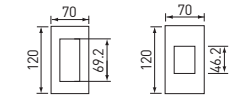

WHITE WEG6801W-1 WEG6802W-1
METALLIC WHITE WEG6801MW-1 WEG6802MW-1
METALLIC GRAY WEG6801MH-1 WEG6802MH-1
METALLIC BLACK WEG6801MB-1 WEG6802MB-1
METALLIC GOLD WEG6801MY-1 WEG6802MY-1
METALLIC BROWN WEG6801MF-1 WEG6802MF-1
METALLIC DARK BROWN WEG6801MA-1 WEG6802MA-1

WHITE WEG6803W-1 WEG68029W-1
METALLIC WHITE WEG6803MW-1 WEG68029MW-1
METALLIC GRAY WEG6803MH-1 WEG68029MH-1
METALLIC BLACK WEG6803MB-1 WEG68029MB-1
METALLIC GOLD WEG6803MY-1 WEG68029MY-1
METALLIC BROWN WEG6803MF-1 WEG68029MF-1
METALLIC DARK BROWN WEG6803MA-1 WEG68029MA-1