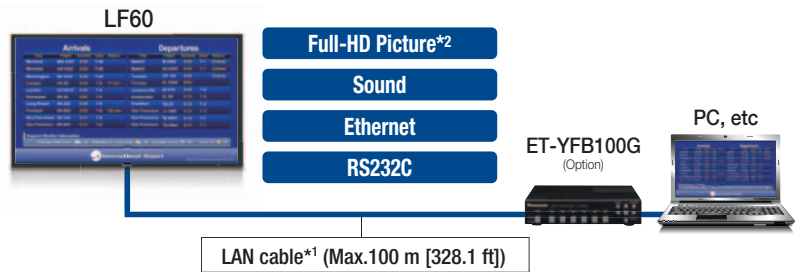

System Expandability

DIGITAL LINK function enables simple installation and low system costs

Using DIGITAL LINK makes it possible to transmit video, audio and control signals over a long distance (up to 100 m [328.1 ft]) with a single LAN cable*1. Easy cabling also reduces labor during setup. This provides transmission of high-quality images and sounds, as well as remote control.

*1: CAT5e (STP) cable or higher. *2: WUXGA (1,920 x 1,200 pixels) compatible.