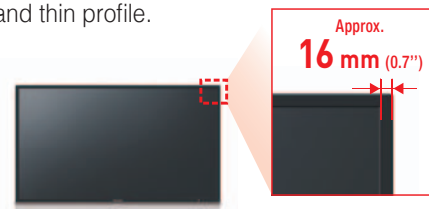

Vertical/Horizontal Use

Stylish Slim Design

The slim display, only 68 mm (2.7") in depth, and a narrow bezel of about 16 mm (0.7") achieve a stylish design, light weight, and thin profile.