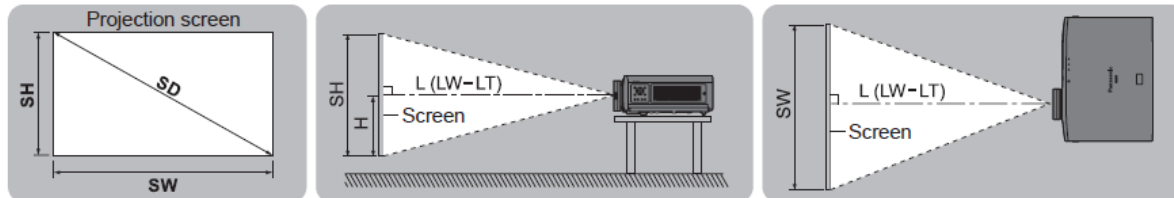

PT-AE8000EZ Screen Size Verses Throw Distance.

Setting up

Projection related

Install the projector with reference to the figure below and the projection distance. You can adjust the display size and display position according to the screen size and screen position.

L (LW - LT) *1	Projection distance (m)
SH	Screen height (m)
SW	Screen width (m)
H	Distance from the center of the lens to the image lower end (m)
SD	Screen diagonal size (m)

*1 LW: Minimum projection distance

LT: Maximum projection distance

(All measurements below are approximate and may differ slightly from the actual measurements.)

Projection screen size	16:9 size		
	Minimum distance (LW)	Maximum distance (LT)	Height position (H)
1.02 m (40")	1.16 m (3' 10")	2.37 m (7' 9")	-0.25 to 0.75 m
1.27 m (50")	1.47 m (4' 10")	2.98 m (9' 9")	-0.31 to 0.93 m
1.52 m (60")	1.77 m (5' 10")	3.58 m (11' 9")	-0.38 to 1.13 m
1.78 m (70")	2.07 m (6' 9")	4.18 m (13' 9")	-0.44 to 1.31 m
2.03 m (80")	2.37 m (7' 9")	4.79 m (15' 9")	-0.50 to 1.50 m
2.29 m (90")	2.67 m (8' 9")	5.39 m (17' 8")	-0.56 to 1.68 m
2.54 m (100")	2.98 m (9' 9")	6.00 m (19' 8")	-0.63 to 1.88 m
3.05 m (120")	3.58 m (11' 9")	7.20 m (23' 7")	-0.75 to 2.24 m
3.81 m (150")	4.49 m (14' 9")	9.02 m (29' 7")	-0.94 to 2.81 m
5.08 m (200")	6.00 m (19' 8")	12.04 m (39' 6")	-1.25 to 3.74 m
6.35 m (250")^{*1}	7.51 m (24' 8")	15.06 m (49' 5")	-1.56 to 4.67 m
7.62 m (300")^{*1}	9.02 m (29' 7")	18.08 m (59' 4")	-1.87 to 5.61 m