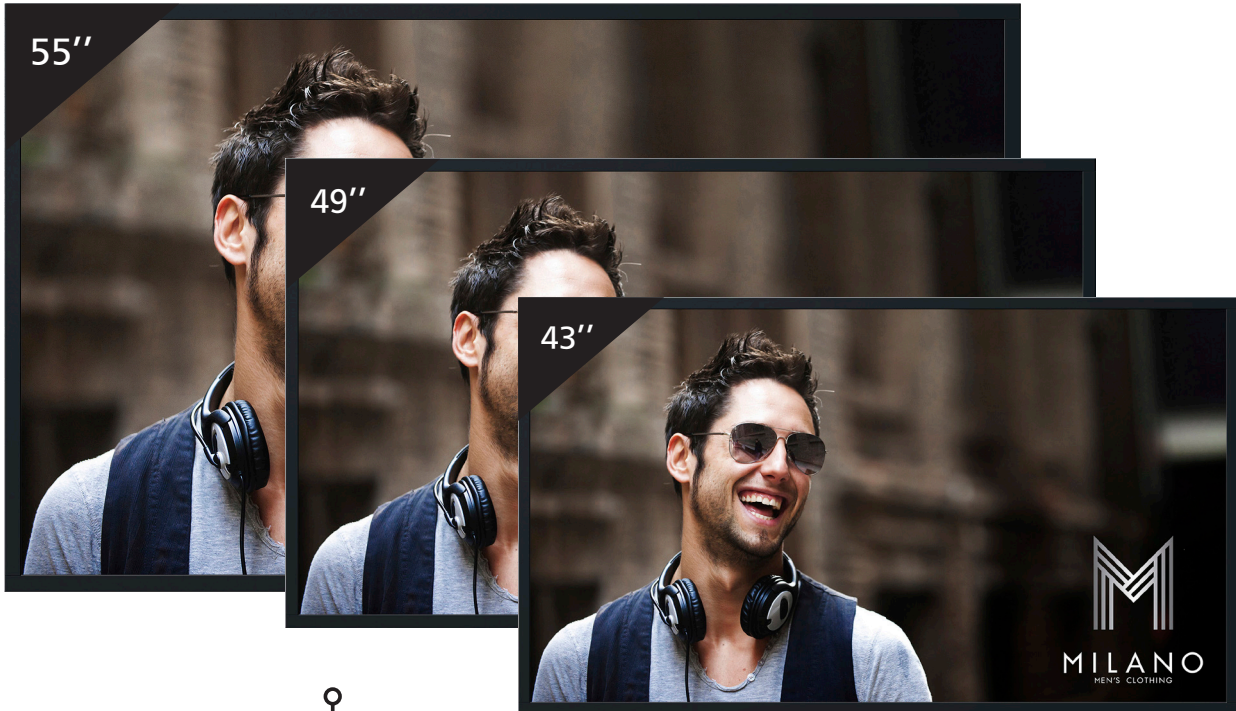

### SFP1H Series

- High brightness 24/7 professional signage Display
- The SFP1H series are high brightness signage Displays which can be used even in open spaces with natural lighting
- It supports USB Media Player, Portrait installation and 24/7 operation
- OPS allows for more cost-effective system design, less cabling, management of digital signage

## SFP1H Series

	TH-55SFP1H	TH-49SFP1H	TH-43SFP1H
Screen Size	55-inch	49-inch	43-inch
Brightness	700 cd/m <sup>2</sup>		
Panel Type / Backlight	IPS/ E-LED		
Resolution	1920 x 1080		