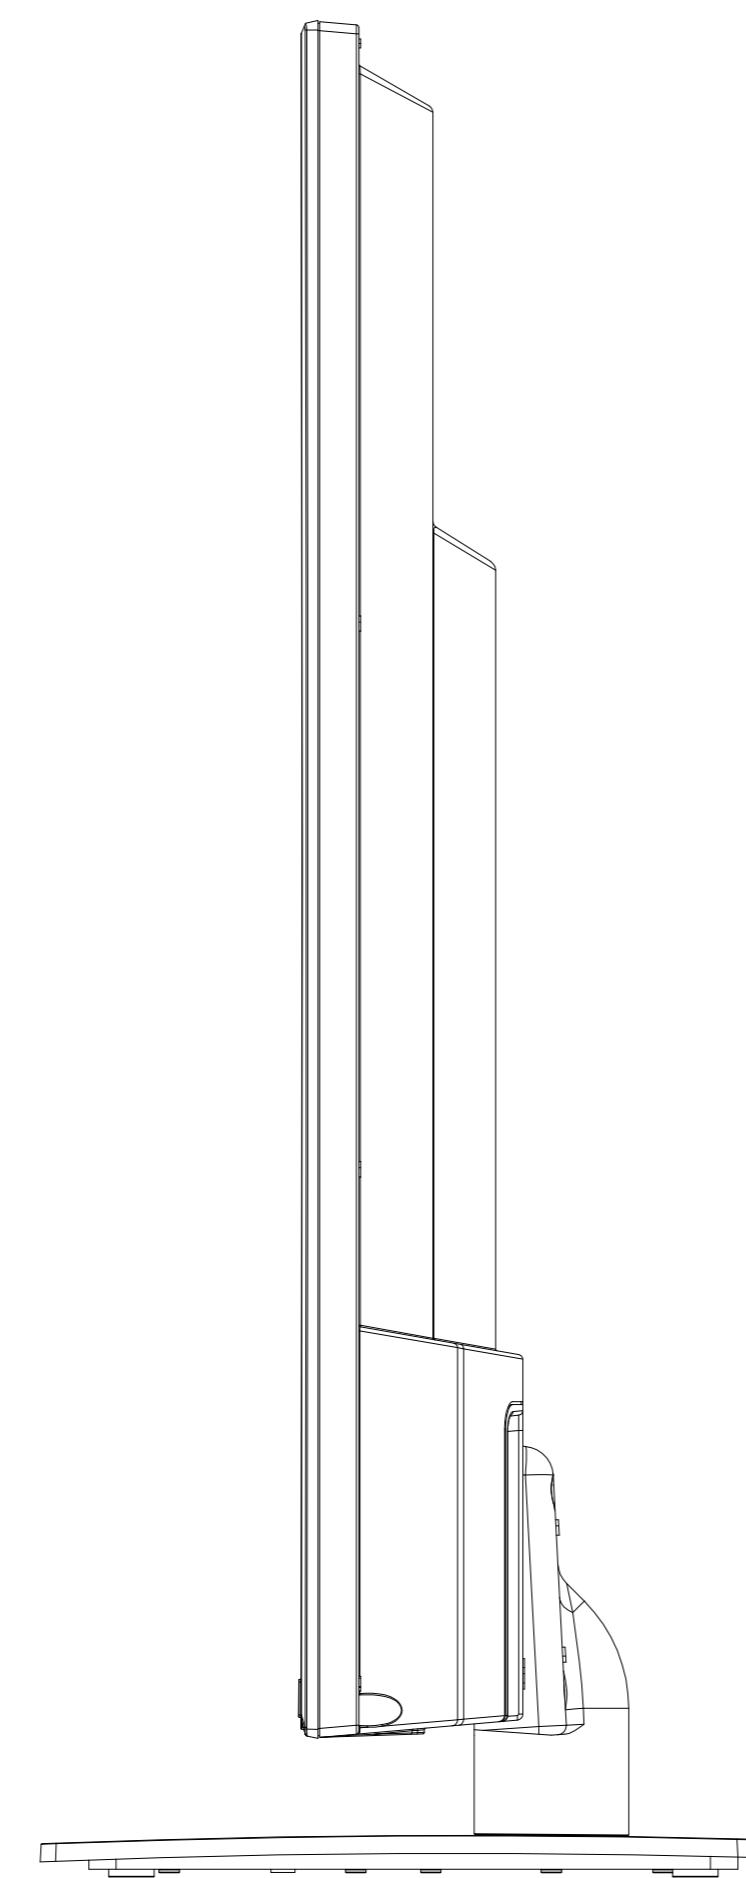

Panasonic

TX-43FS352B

TV DIMENSIONS (mm--kg)

	WIDTH mm	DEPTH mm	HEIGHT mm	WEIGHT kg
PRODUCT W/ FOOT	970	235	612	
PRODUCT WO/ FOOT	970	min. 43 max. 72	567	
PRODUCT BOX	1085	154	750	