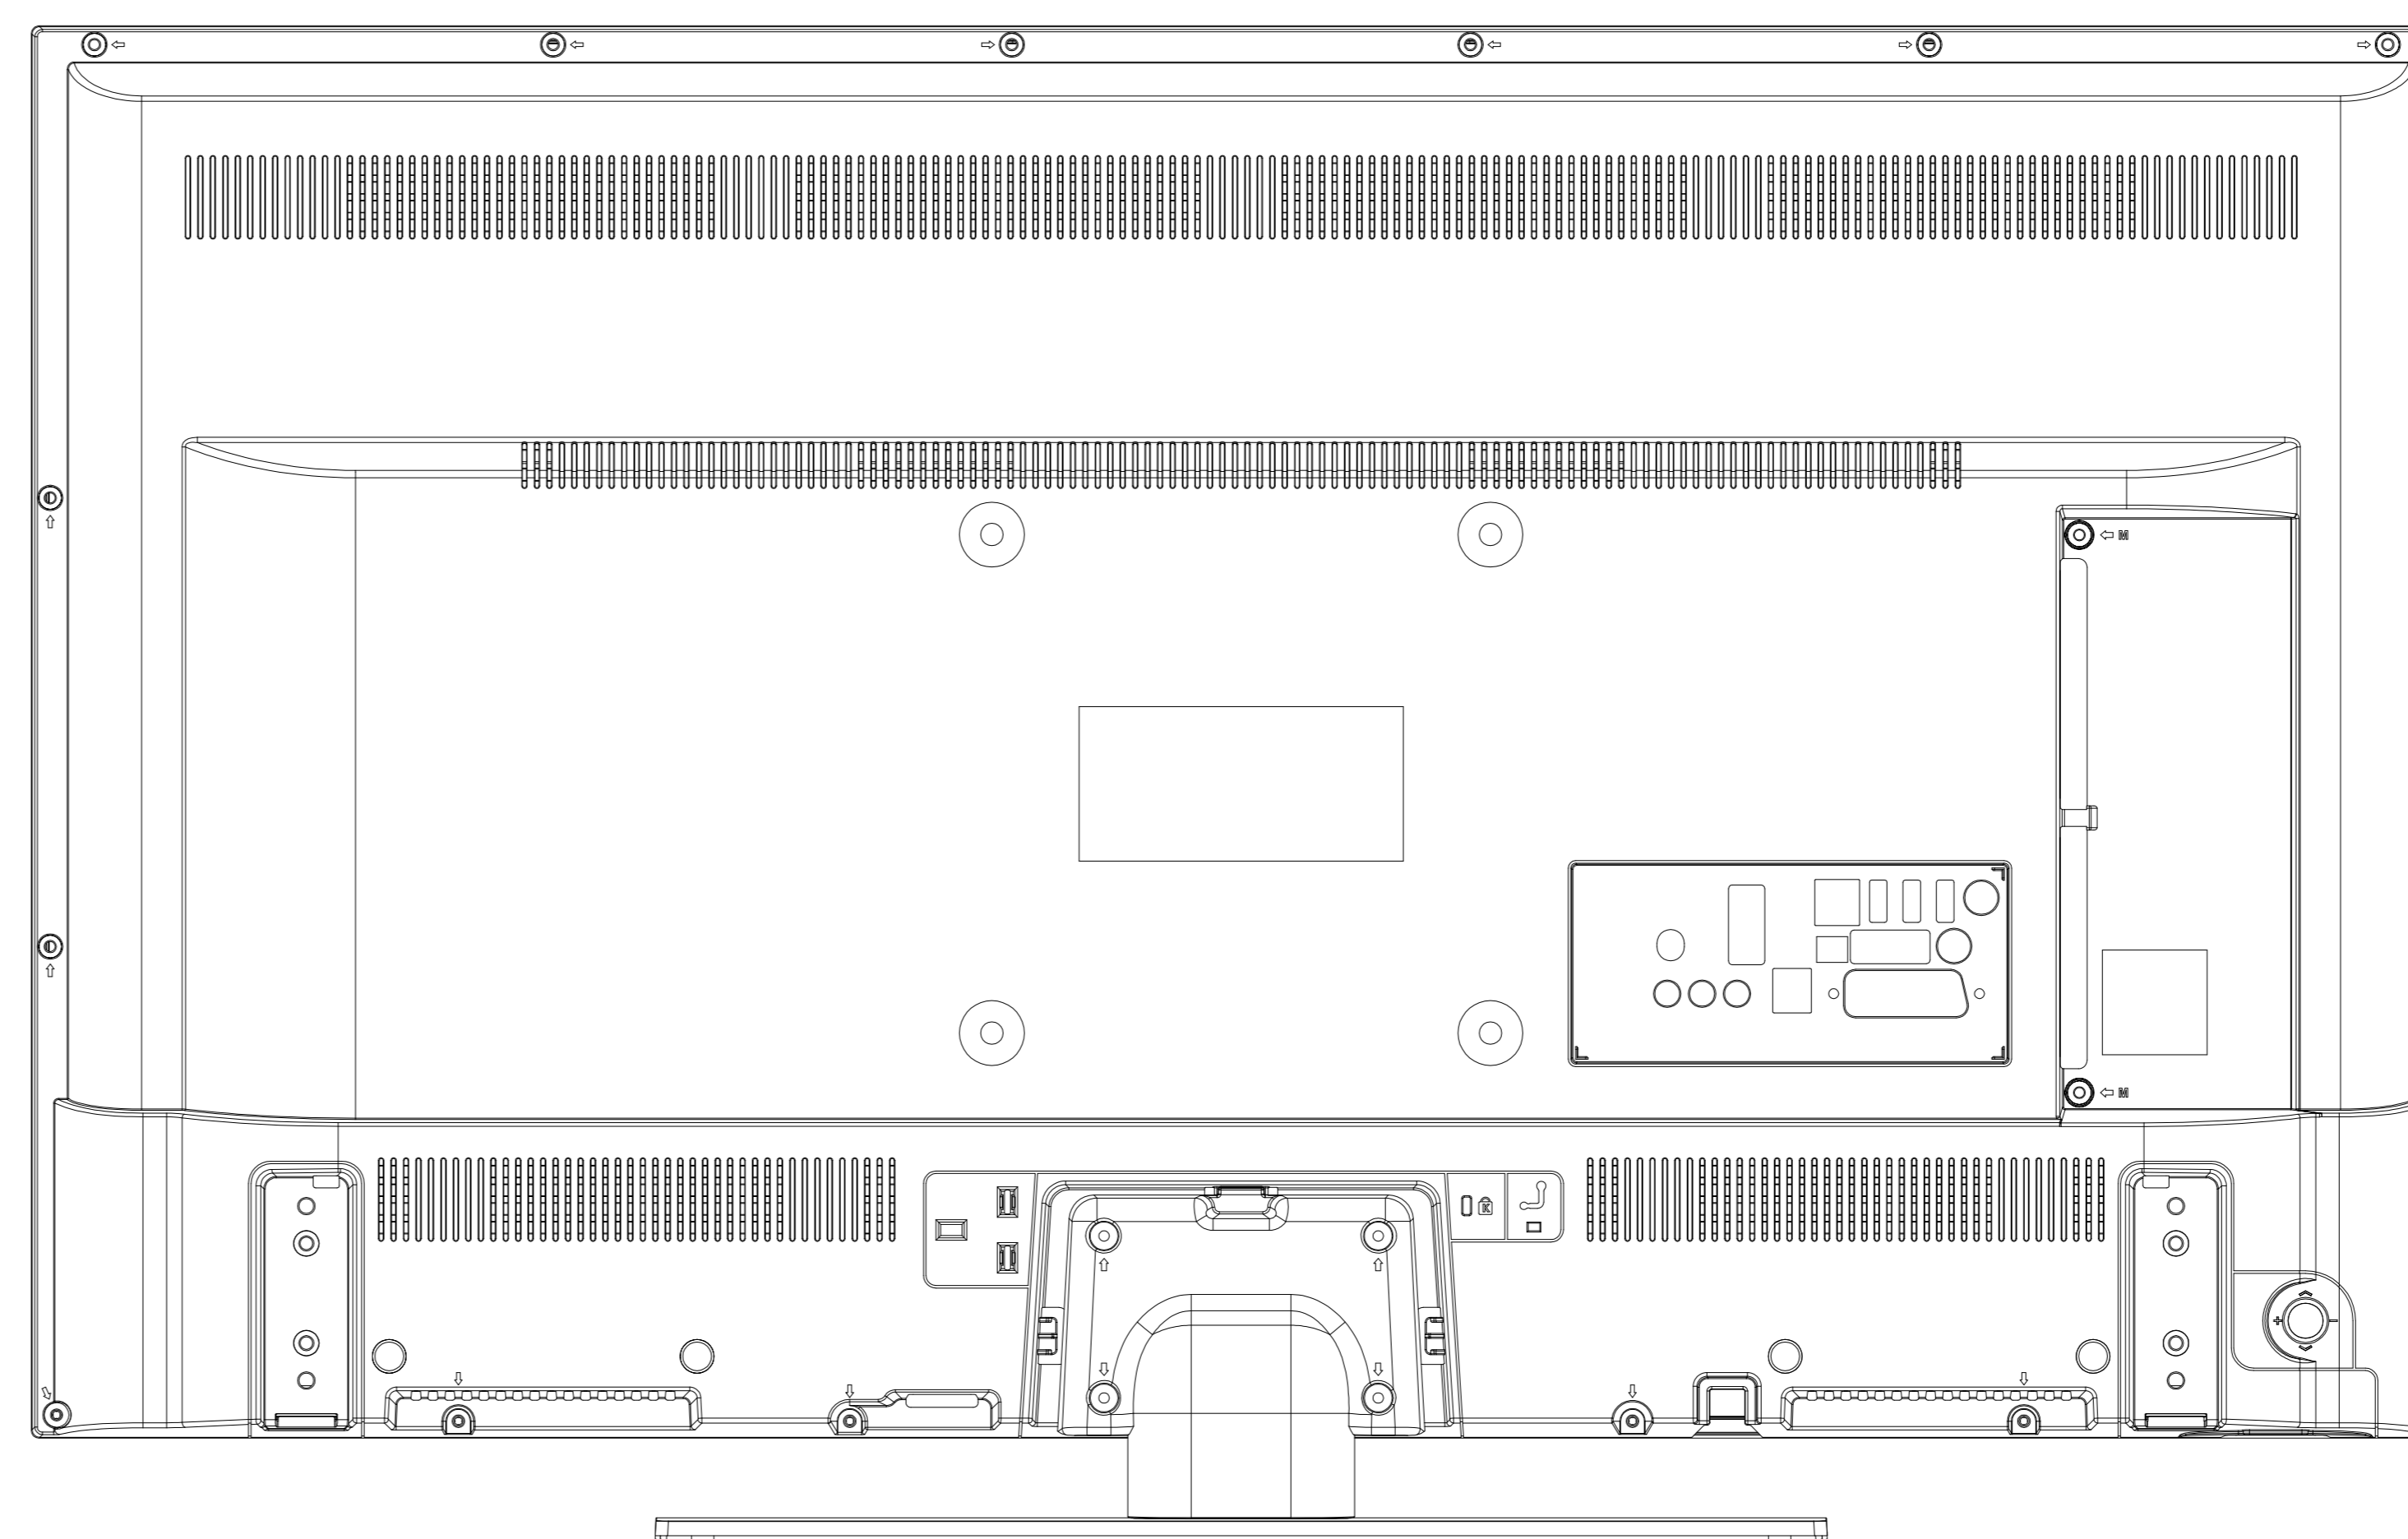

Panasonic

TX-43FS352B

TV DIMENSIONS (mm--kg)

	WIDTH mm	DEPTH mm	HEIGHT mm	WEIGHT kg
PRODUCT W/ FOOT	970	235	612	
PRODUCT WO/ FOOT	970	min. 43 max. 72	567	
PRODUCT BOX	1085	154	750	