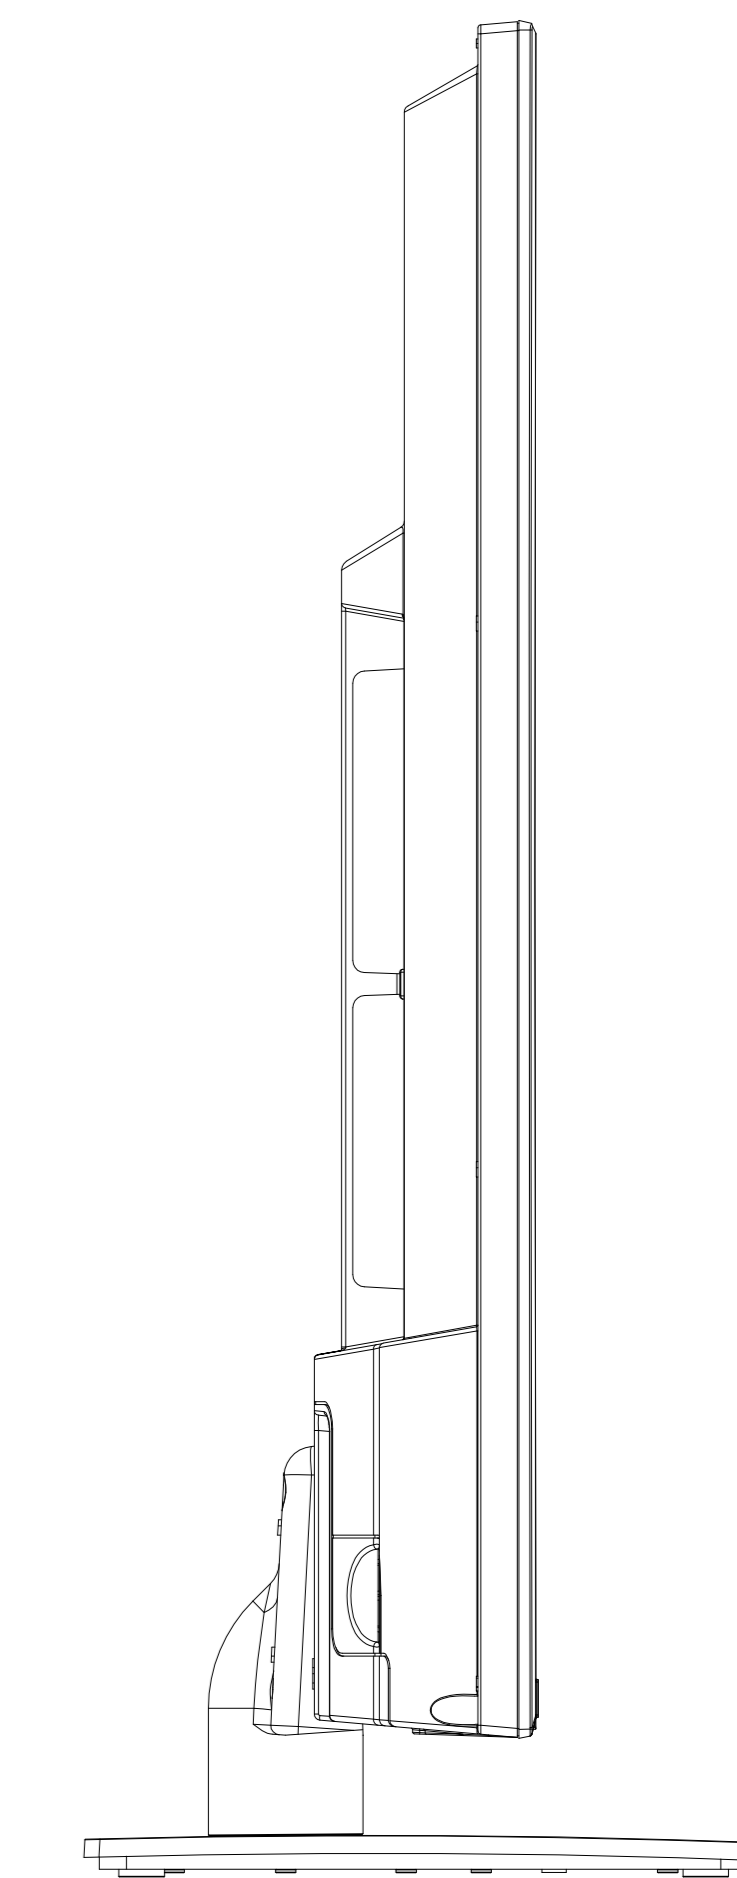

Panasonic

TX-43FS352B

TV DIMENSIONS (mm--kg)

	WIDTH mm	DEPTH mm	HEIGHT mm	WEIGHT kg
PRODUCT W/ FOOT	970	235	612	
PRODUCT WO/ FOOT	970	min. 43 max. 72	567	
PRODUCT BOX	1085	154	750	