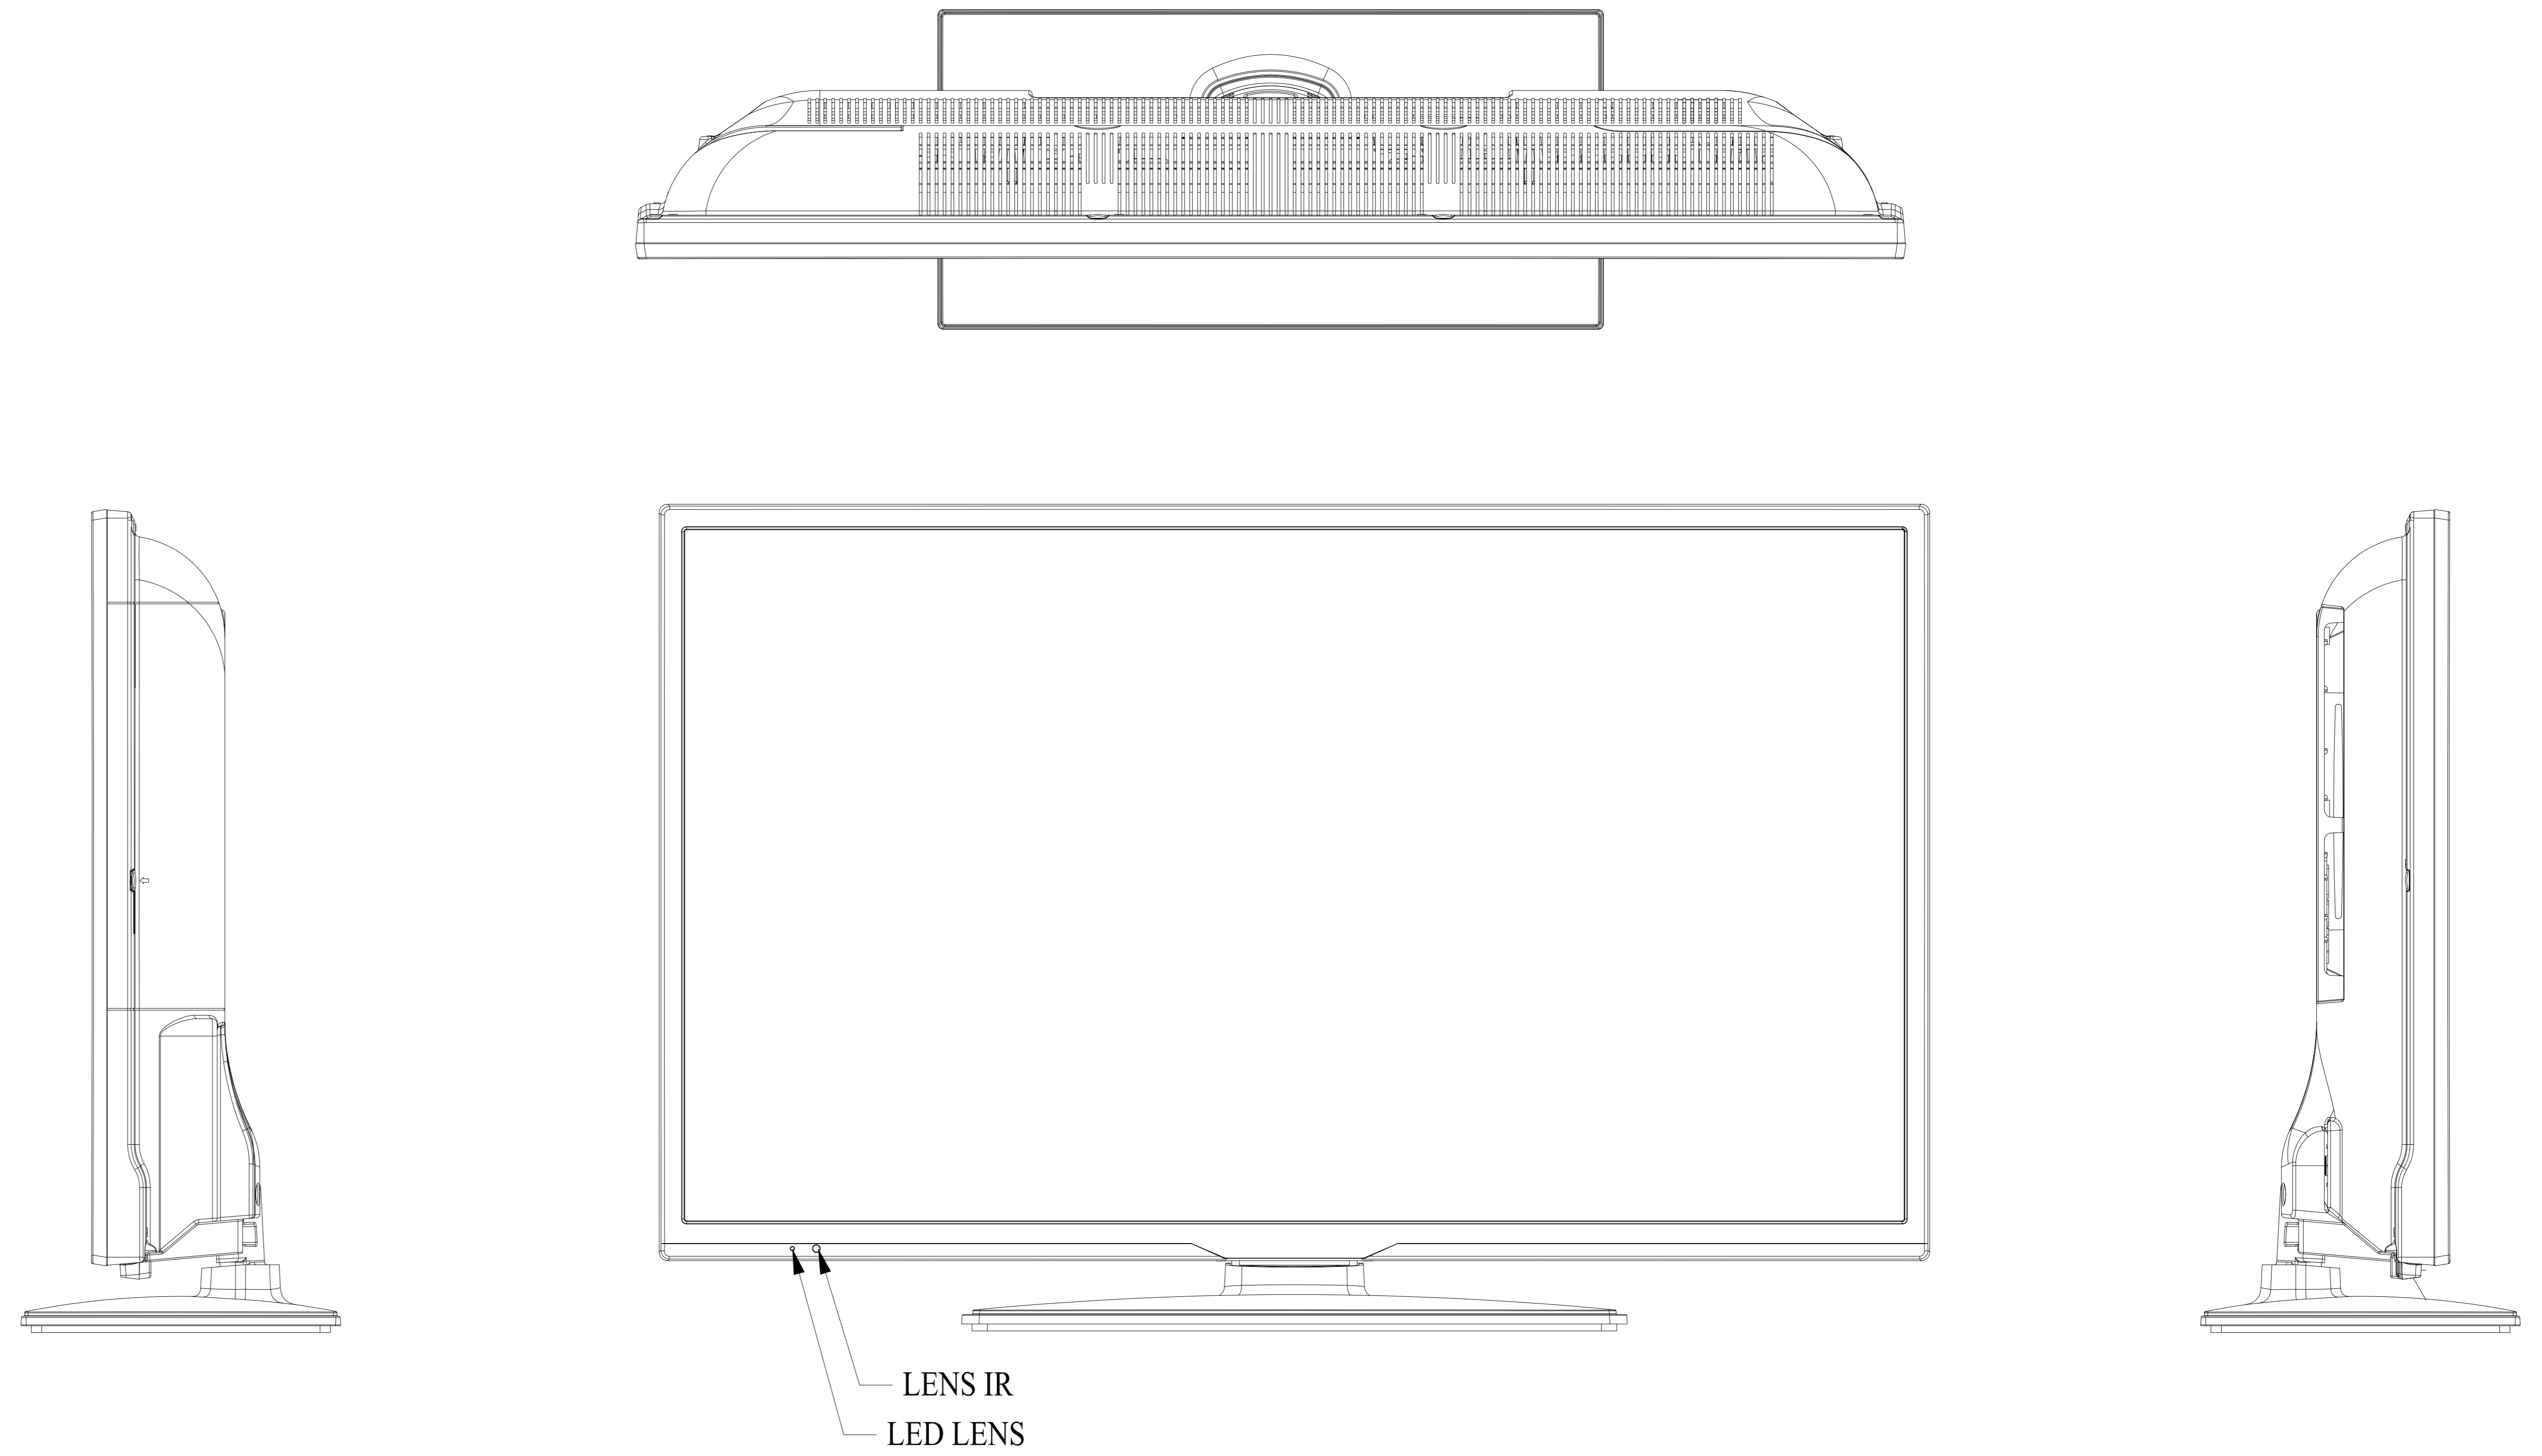

# TX-32D302B

MODEL	TV DIMENSIONS (mm--kg)			
	WIDTH mm	DEPTH mm	HEIGHT mm	WEIGHT kg
TX-32D302B				
PRODUCT W/ FOOT	735	185	478	5,50
PRODUCT WO/ FOOT	735	min. 77 max. 97	438	5,0
PRODUCT BOX	915	154	585	7,10