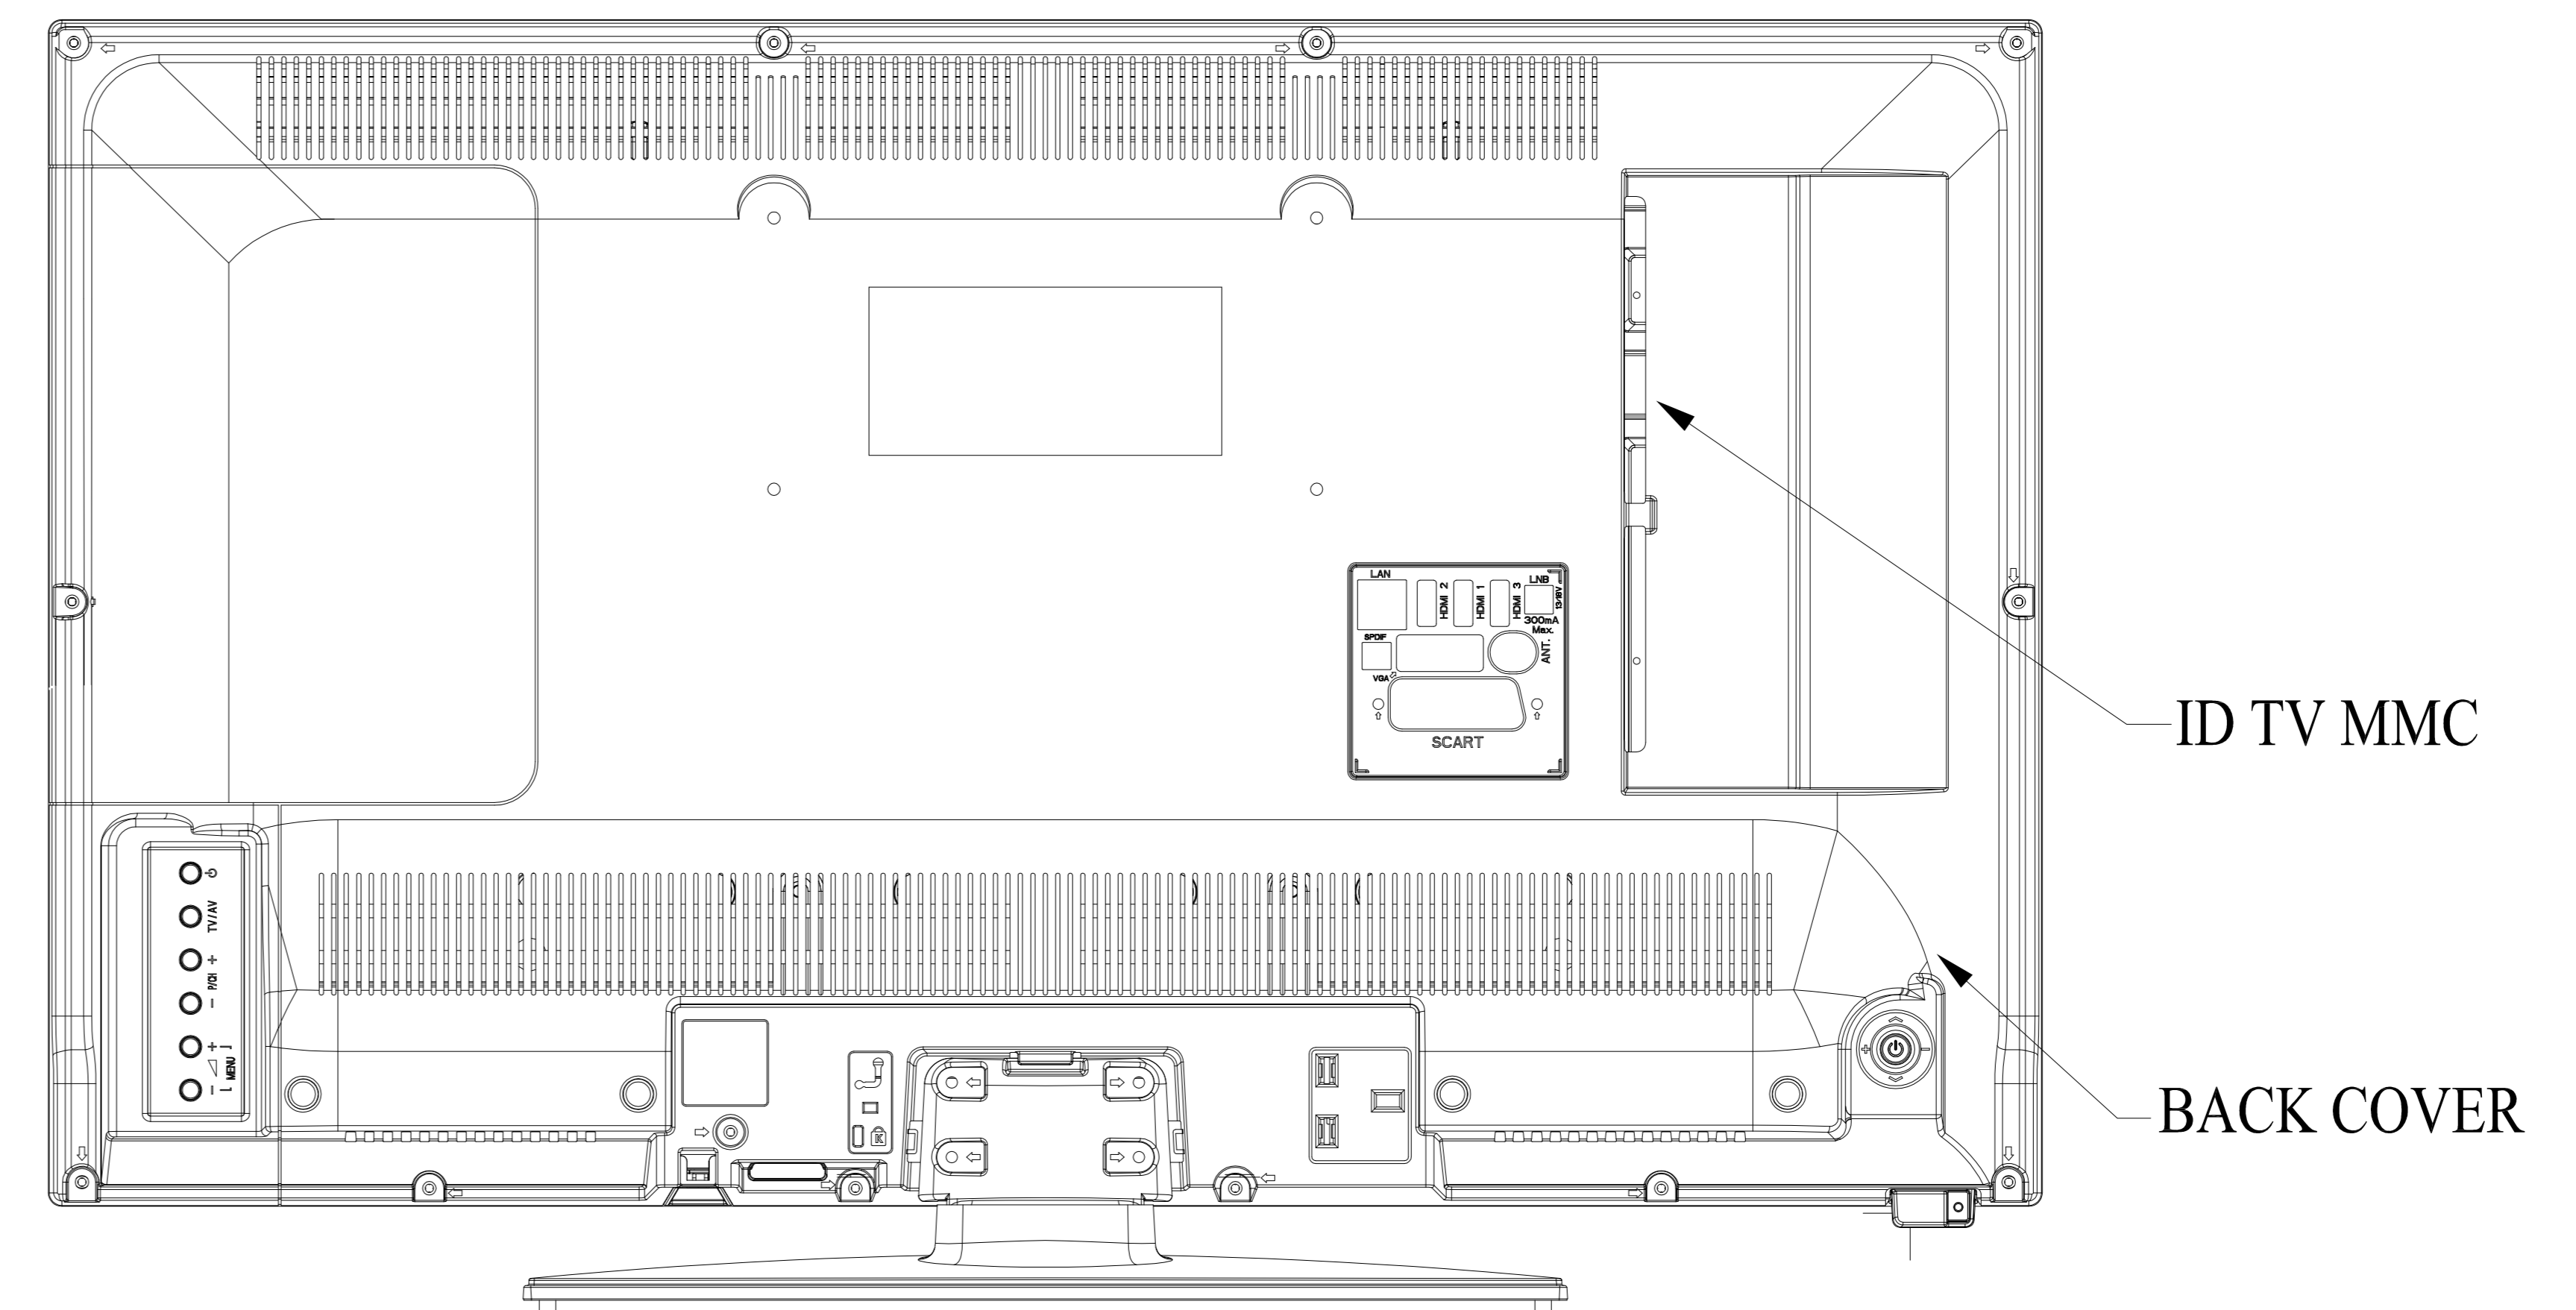

# TX-32D302B

MODEL	TV DIMENSIONS (mm--kg)			
	WIDTH mm	DEPTH mm	HEIGHT mm	WEIGHT kg
TX-32D302B				
PRODUCT W/ FOOT	735	185	478	5,50
PRODUCT WO/ FOOT	735	min. 77 max. 97	438	5,0
PRODUCT BOX	915	154	585	7,10