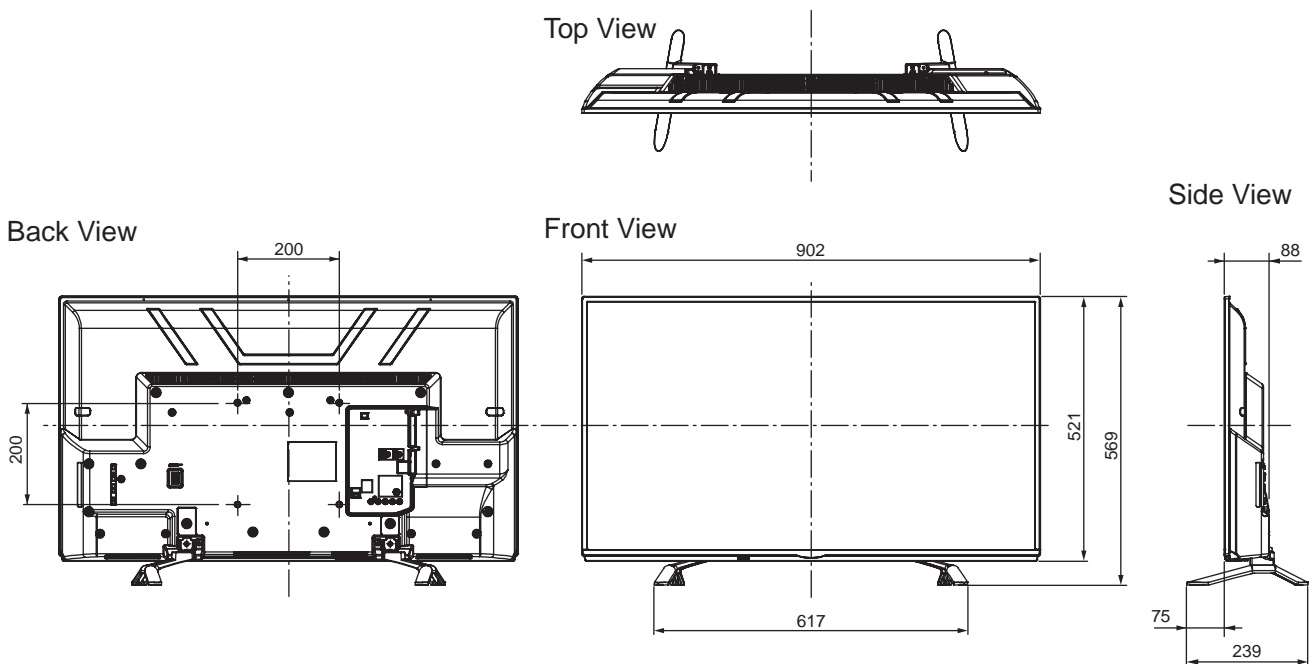

SPECIFICATIONS

Dimensions (W x H x D)	902 mm x 569 mm x 239 mm (With Pedestal) 902 mm x 521 mm x 88 mm (TV only)
Mass	8.5 kg (With Pedestal) 8.0 kg (TV only)

DIMENSIONS

JACKS

Note:
To make sure that the LED TV fits the cabinet properly when a high degree of precision is required, we recommend that you use the LED TV itself to make the necessary cabinet measurements. Panasonic cannot be responsible for inaccuracies in cabinet design or manufacture.

Specifications are subject to change without notice.
Non-metric weights and measurements are approximate.