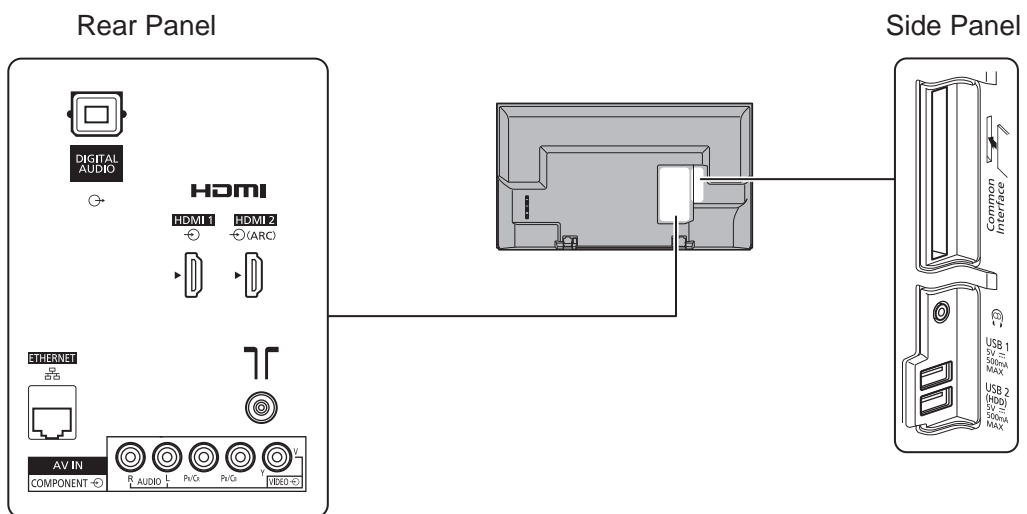

SPECIFICATIONS

Dimensions (W x H x D)	902 mm x 569 mm x 239 mm (With Pedestal) 902 mm x 521 mm x 88 mm (TV only)
Mass	8.5 kg (With Pedestal) 8.0 kg (TV only)

DIMENSIONS

JACKS

Note:
To make sure that the LED TV fits the cabinet properly when a high degree of precision is required, we recommend that you use the LED TV itself to make the necessary cabinet measurements. Panasonic cannot be responsible for inaccuracies in cabinet design or manufacture.