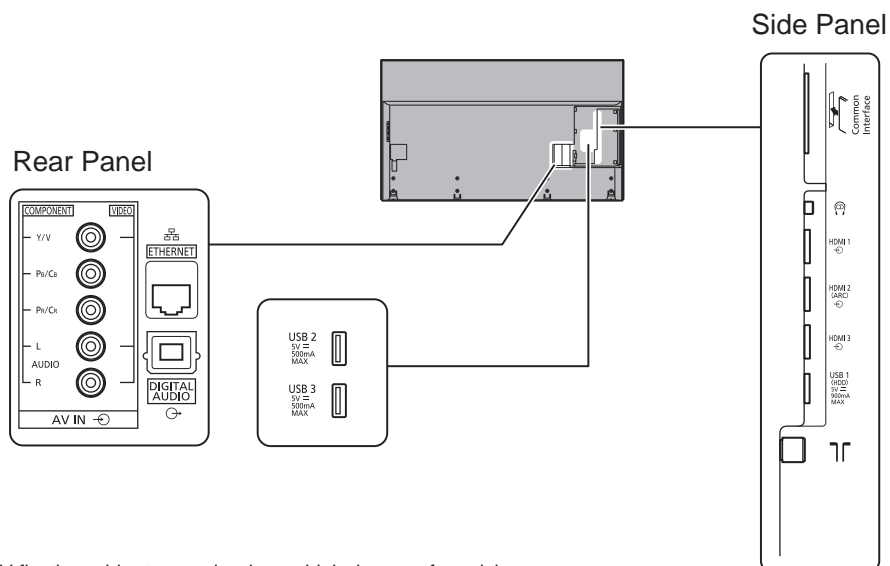

SPECIFICATIONS

Dimensions (W x H x D)	895 mm x 569 mm x 315 mm (With Pedestal) 895 mm x 514 mm x 40 mm (TV only)
Mass	12.5 kg (With Pedestal) 11.0 kg (TV only)

DIMENSIONS

JACKS

Note:  
To make sure that the LED TV fits the cabinet properly when a high degree of precision is required, we recommend that you use the LED TV itself to make the necessary cabinet measurements. Panasonic cannot be responsible for inaccuracies in cabinet design or manufacture.