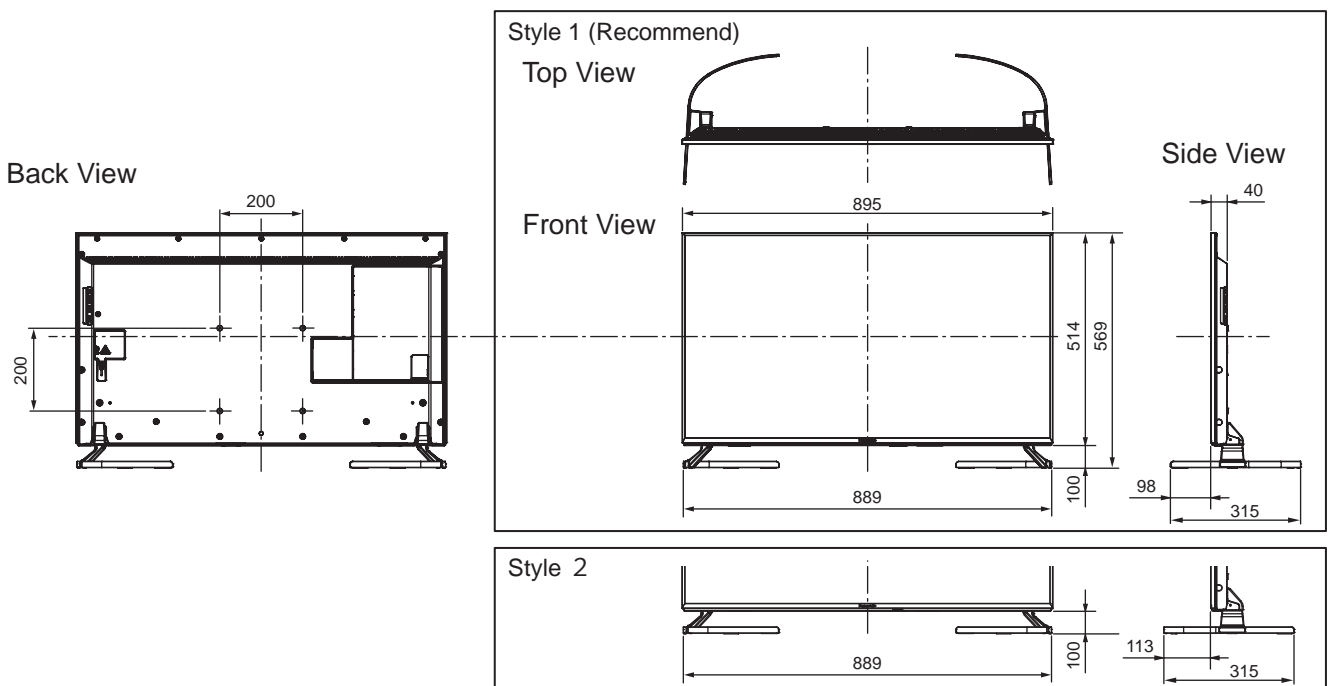

SPECIFICATIONS

Dimensions (W x H x D)	895 mm x 569 mm x 315 mm (With Pedestal) 895 mm x 514 mm x 40 mm (TV only)
Mass	12.5 kg (With Pedestal) 11.0 kg (TV only)

DIMENSIONS

JACKS

Note:  
To make sure that the LED TV fits the cabinet properly when a high degree of precision is required, we recommend that you use the LED TV itself to make the necessary cabinet measurements. Panasonic cannot be responsible for inaccuracies in cabinet design or manufacture.

Specifications are subject to change without notice.  
Non-metric weights and measurements are approximate.