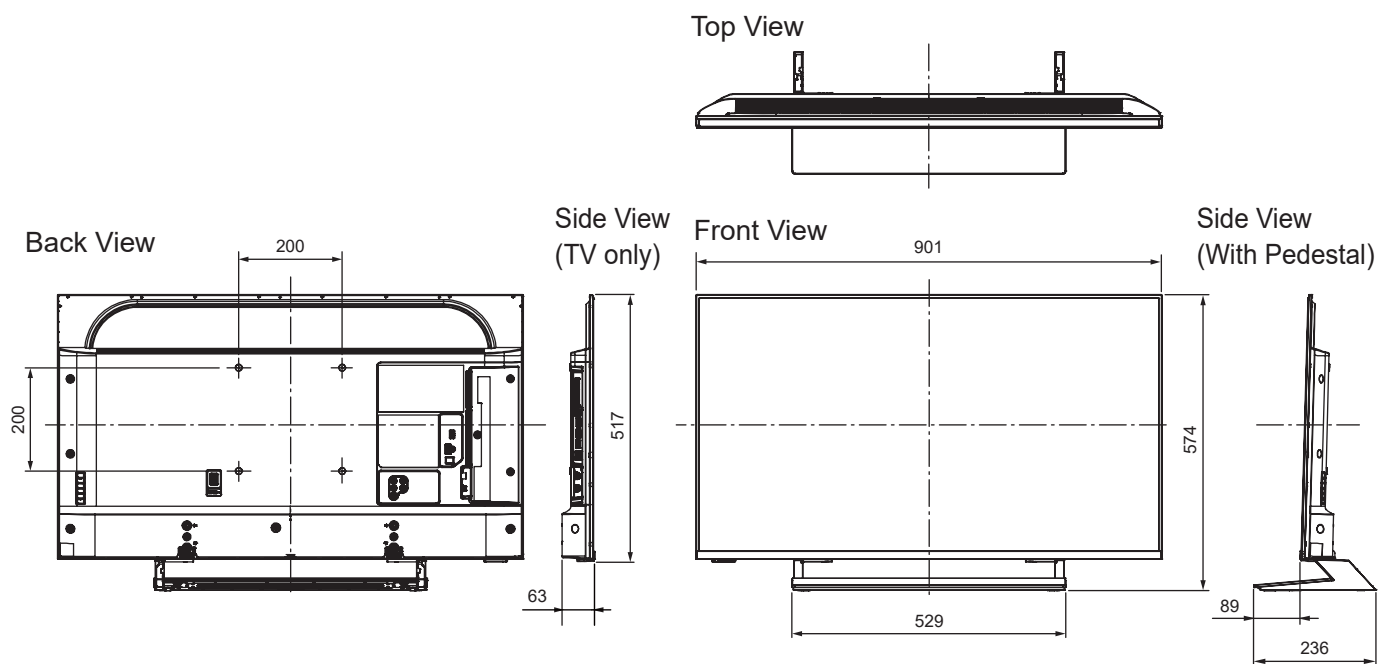

SPECIFICATIONS

Dimensions (W x H x D)	901 mm x 574 mm x 236 mm (With Pedestal) 901 mm x 517 mm x 63 mm (TV only)
Mass	13.0 kg (With Pedestal) 11.0 kg (TV only)

DIMENSIONS

JACKS

Note:
To make sure that the LED TV fits the cabinet properly when a high degree of precision is required, we recommend that you use the LED TV itself to make the necessary cabinet measurements. Panasonic cannot be responsible for inaccuracies in cabinet design or manufacture.

Specifications are subject to change without notice. Non-metric weights and measurements are approximate.