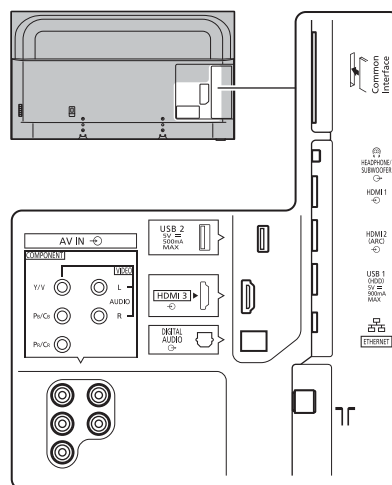

SPECIFICATIONS

Dimensions (W x H x D)	901 mm x 574 mm x 236 mm (With Pedestal) 901 mm x 517 mm x 63 mm (TV only)
Mass	13.0 kg (With Pedestal) 11.0 kg (TV only)

DIMENSIONS

JACKS

Note:
To make sure that the LED TV fits the cabinet properly when a high degree of precision is required, we recommend that you use the LED TV itself to make the necessary cabinet measurements. Panasonic cannot be responsible for inaccuracies in cabinet design or manufacture.

Specifications are subject to change without notice. Non-metric weights and measurements are approximate.