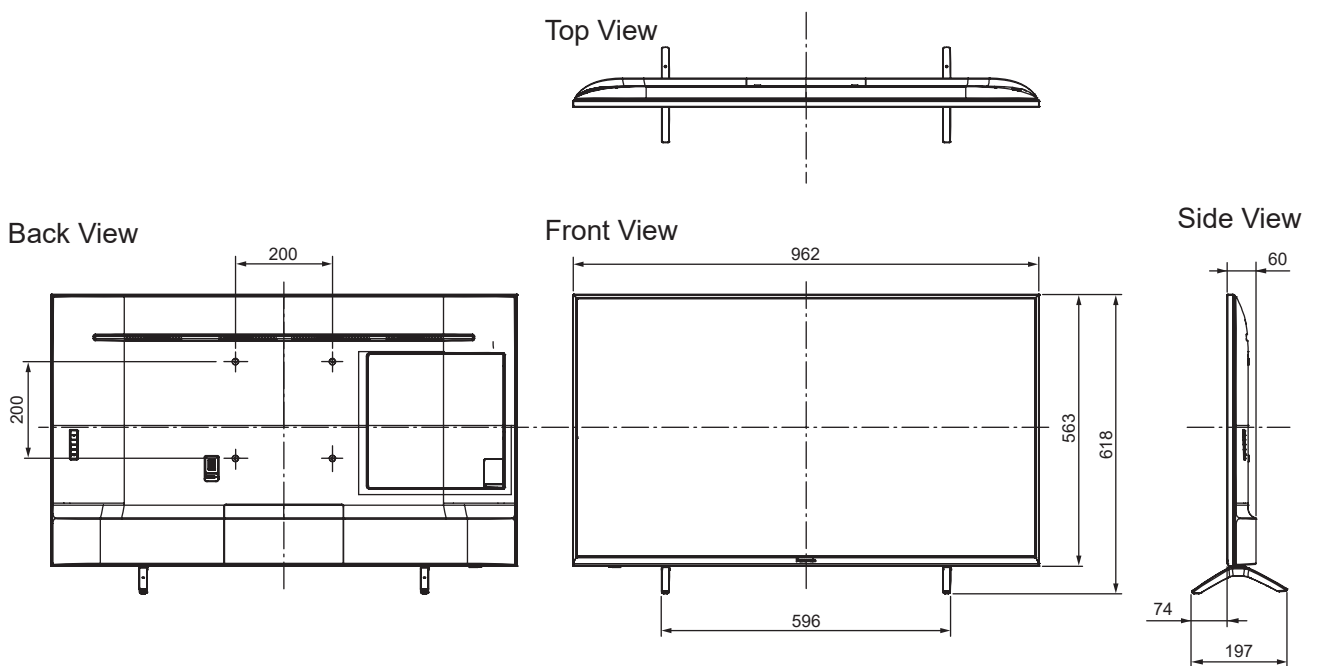

SPECIFICATIONS

Dimensions (W x H x D)	962 mm x 618 mm x 197 mm (With Pedestal) 962 mm x 563 mm x 60 mm (TV only)
Mass	12.0 kg (With Pedestal) 11.5 kg (TV only)

DIMENSIONS

JACKS

Note:  
To make sure that the LED TV fits the cabinet properly when a high degree of precision is required, we recommend that you use the LED TV itself to make the necessary cabinet measurements. Panasonic cannot be responsible for inaccuracies in cabinet design or manufacture.

Specifications are subject to change without notice.  
Non-metric weights and measurements are approximate.