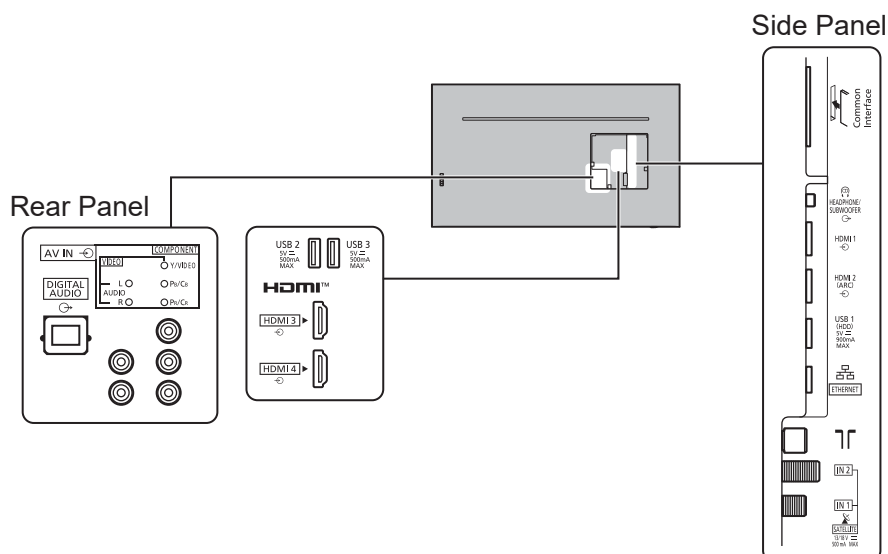

SPECIFICATIONS

Dimensions (W x H x D)	962 mm x 618 mm x 197 mm (With Pedestal) 962 mm x 563 mm x 60 mm (TV only)
Mass	12.0 kg (With Pedestal) 11.5 kg (TV only)

DIMENSIONS

JACKS

Note:  
To make sure that the LED TV fits the cabinet properly when a high degree of precision is required, we recommend that you use the LED TV itself to make the necessary cabinet measurements. Panasonic cannot be responsible for inaccuracies in cabinet design or manufacture.