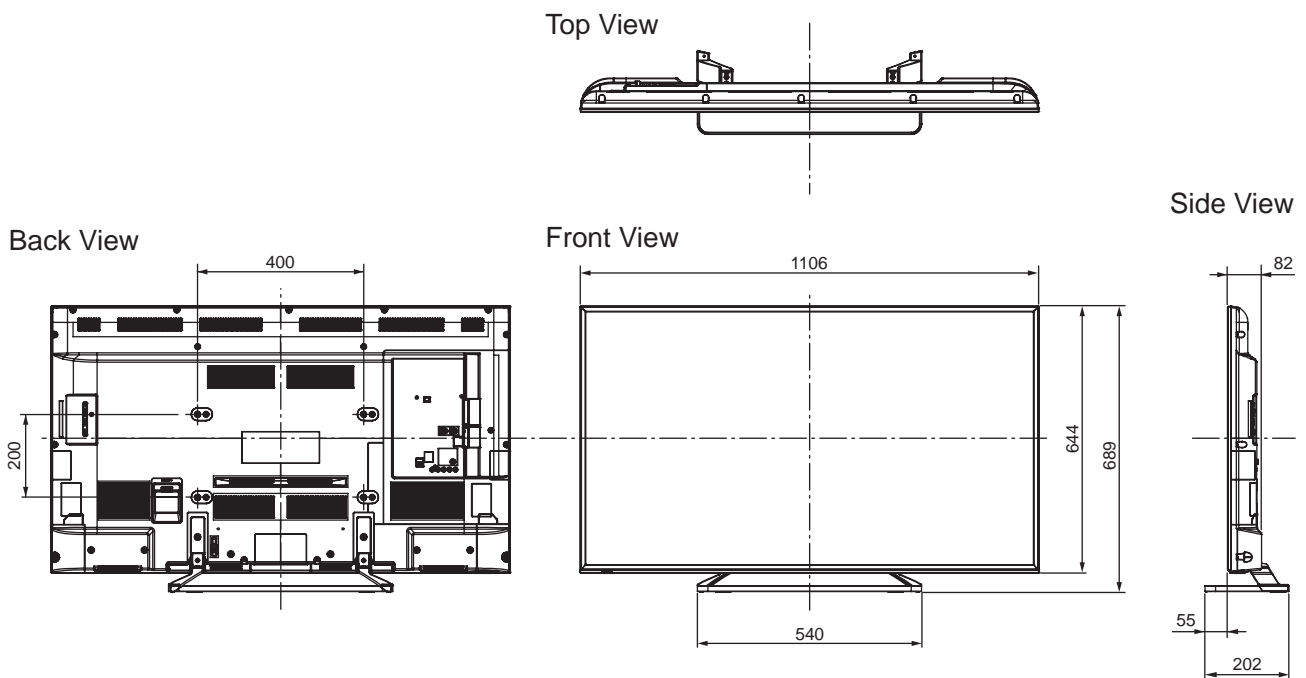

SPECIFICATIONS

Dimensions (W x H x D)	1 106 mm x 689 mm x 202 mm (With Pedestal)
	1 106 mm x 644 mm x 82 mm (TV only)
Mass	14.5 kg (With Pedestal) 13.0 kg (TV only)

DIMENSIONS

JACKS

Note:
To make sure that the LED TV fits the cabinet properly when a high degree of precision is required, we recommend that you use the LED TV itself to make the necessary cabinet measurements. Panasonic cannot be responsible for inaccuracies in cabinet design or manufacture.

Specifications are subject to change without notice.
Non-metric weights and measurements are approximate.