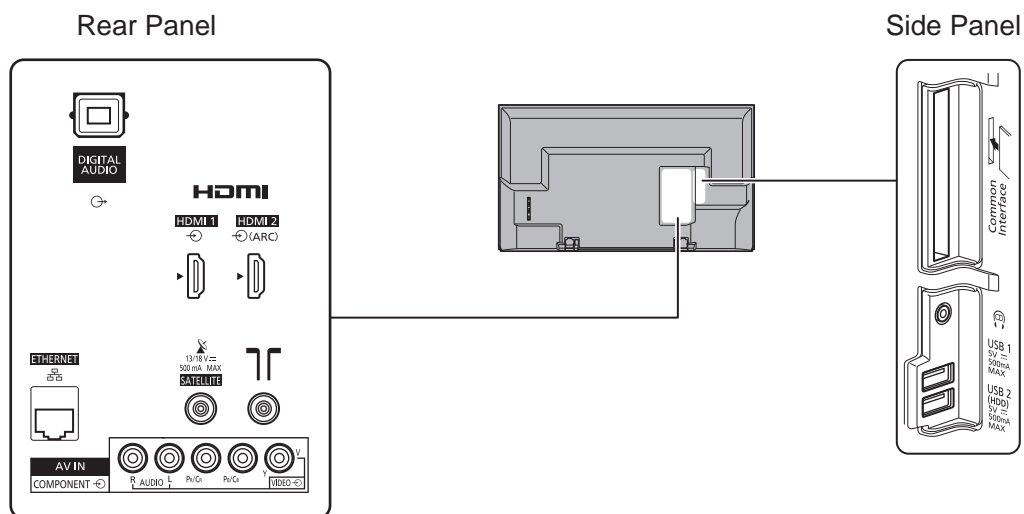

SPECIFICATIONS

Dimensions (W x H x D)	1 106 mm x 689 mm x 202 mm (With Pedestal)
	1 106 mm x 644 mm x 82 mm (TV only)
Mass	14.5 kg (With Pedestal) 13.0 kg (TV only)

DIMENSIONS

JACKS

Note:
To make sure that the LED TV fits the cabinet properly when a high degree of precision is required, we recommend that you use the LED TV itself to make the necessary cabinet measurements. Panasonic cannot be responsible for inaccuracies in cabinet design or manufacture.