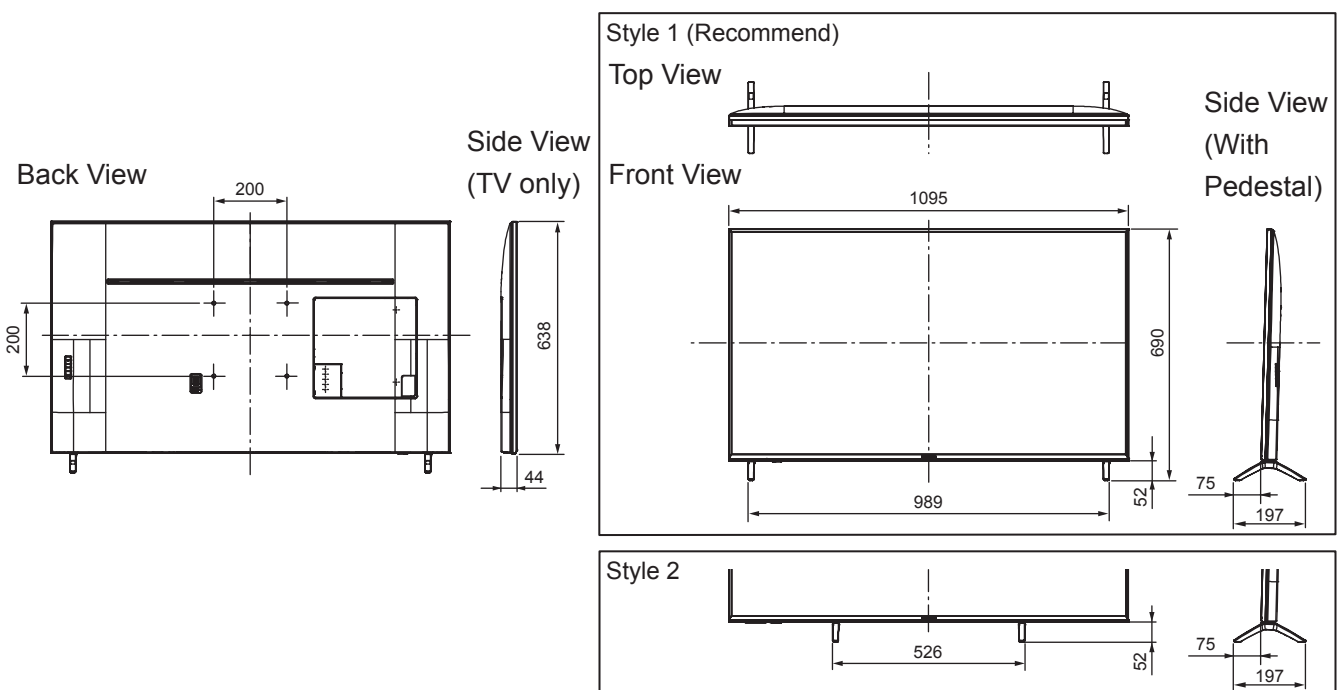

SPECIFICATIONS

Dimensions (W x H x D)	1 095 mm x 690 mm x 197 mm (With Pedestal)
	1 095 mm x 638 mm x 44 mm (TV only)
Mass	16.0 kg (With Pedestal) 15.5 kg (TV only)

DIMENSIONS

JACKS

Note:
To make sure that the LED TV fits the cabinet properly when a high degree of precision is required, we recommend that you use the LED TV itself to make the necessary cabinet measurements. Panasonic cannot be responsible for inaccuracies in cabinet design or manufacture.

Specifications are subject to change without notice.
Non-metric weights and measurements are approximate.