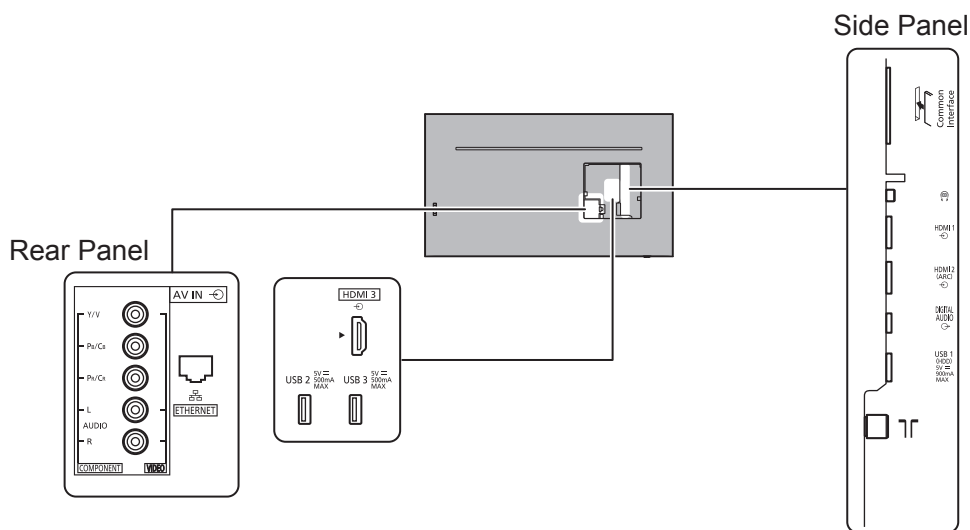

SPECIFICATIONS

Dimensions (W x H x D)	1 095 mm x 690 mm x 197 mm (With Pedestal)
	1 095 mm x 638 mm x 44 mm (TV only)
Mass	16.0 kg (With Pedestal) 15.5 kg (TV only)

DIMENSIONS

JACKS

Note:
To make sure that the LED TV fits the cabinet properly when a high degree of precision is required, we recommend that you use the LED TV itself to make the necessary cabinet measurements. Panasonic cannot be responsible for inaccuracies in cabinet design or manufacture.