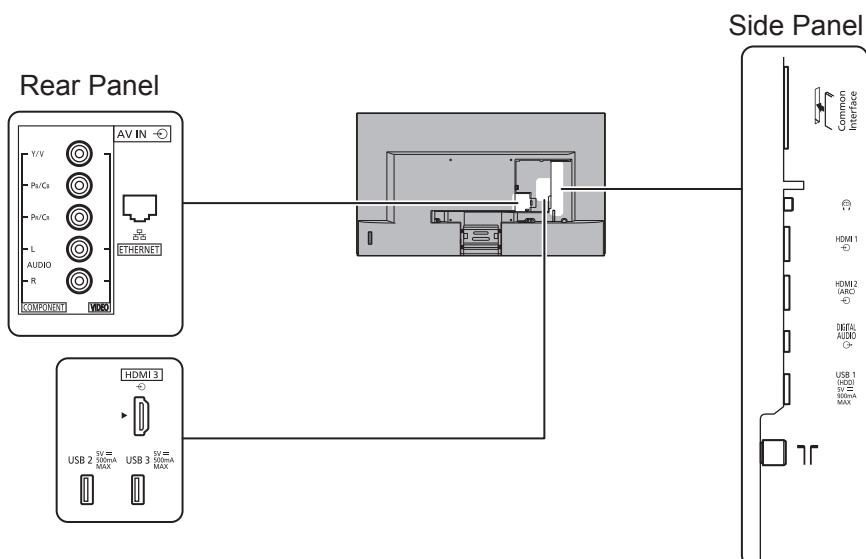

SPECIFICATIONS

Dimensions (W x H x D)	1 098 mm x 699 mm x 254 mm (With Pedestal) 1 098 mm x 641 mm x 54 mm (TV only)
Mass	27.0 kg (With Pedestal) 22.0 kg (TV only)

DIMENSIONS

JACKS

Note:
To make sure that the LED TV fits the cabinet properly when a high degree of precision is required, we recommend that you use the LED TV itself to make the necessary cabinet measurements. Panasonic cannot be responsible for inaccuracies in cabinet design or manufacture.