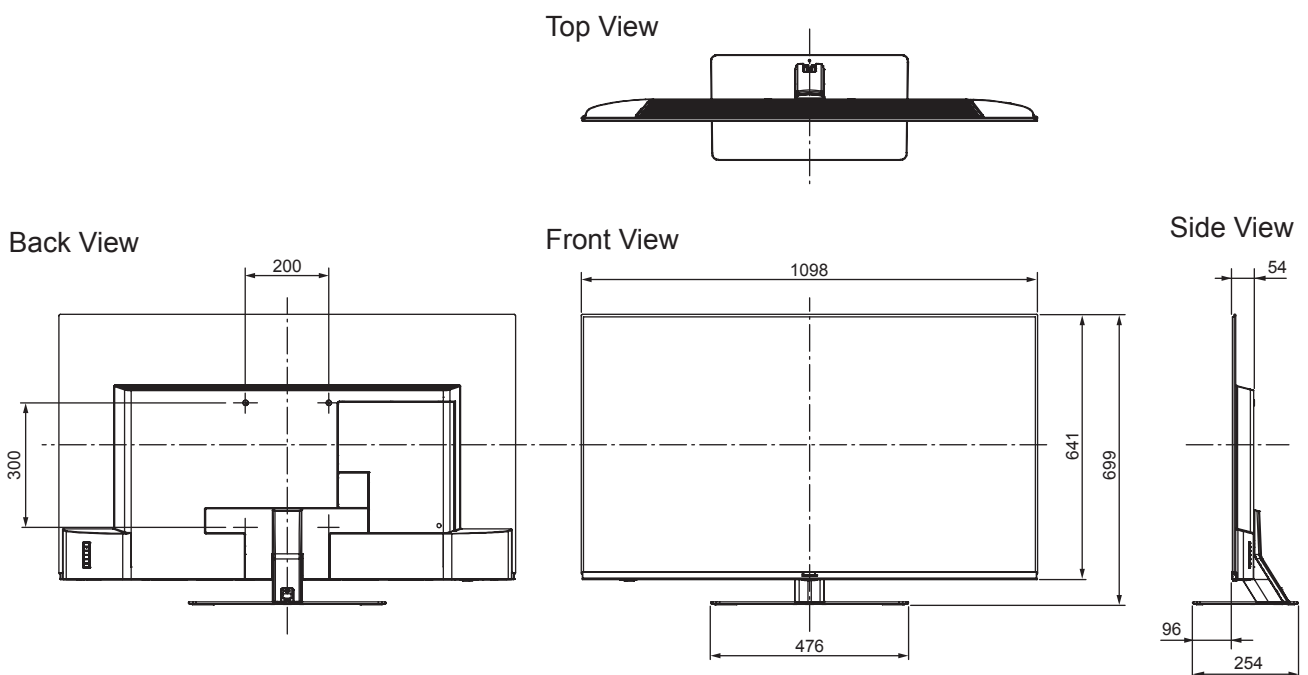

SPECIFICATIONS

Dimensions (W x H x D)	1 098 mm x 699 mm x 254 mm (With Pedestal) 1 098 mm x 641 mm x 54 mm (TV only)
Mass	27.0 kg (With Pedestal) 22.0 kg (TV only)

DIMENSIONS

JACKS

Note:
To make sure that the LED TV fits the cabinet properly when a high degree of precision is required, we recommend that you use the LED TV itself to make the necessary cabinet measurements. Panasonic cannot be responsible for inaccuracies in cabinet design or manufacture.

Specifications are subject to change without notice.
Non-metric weights and measurements are approximate.