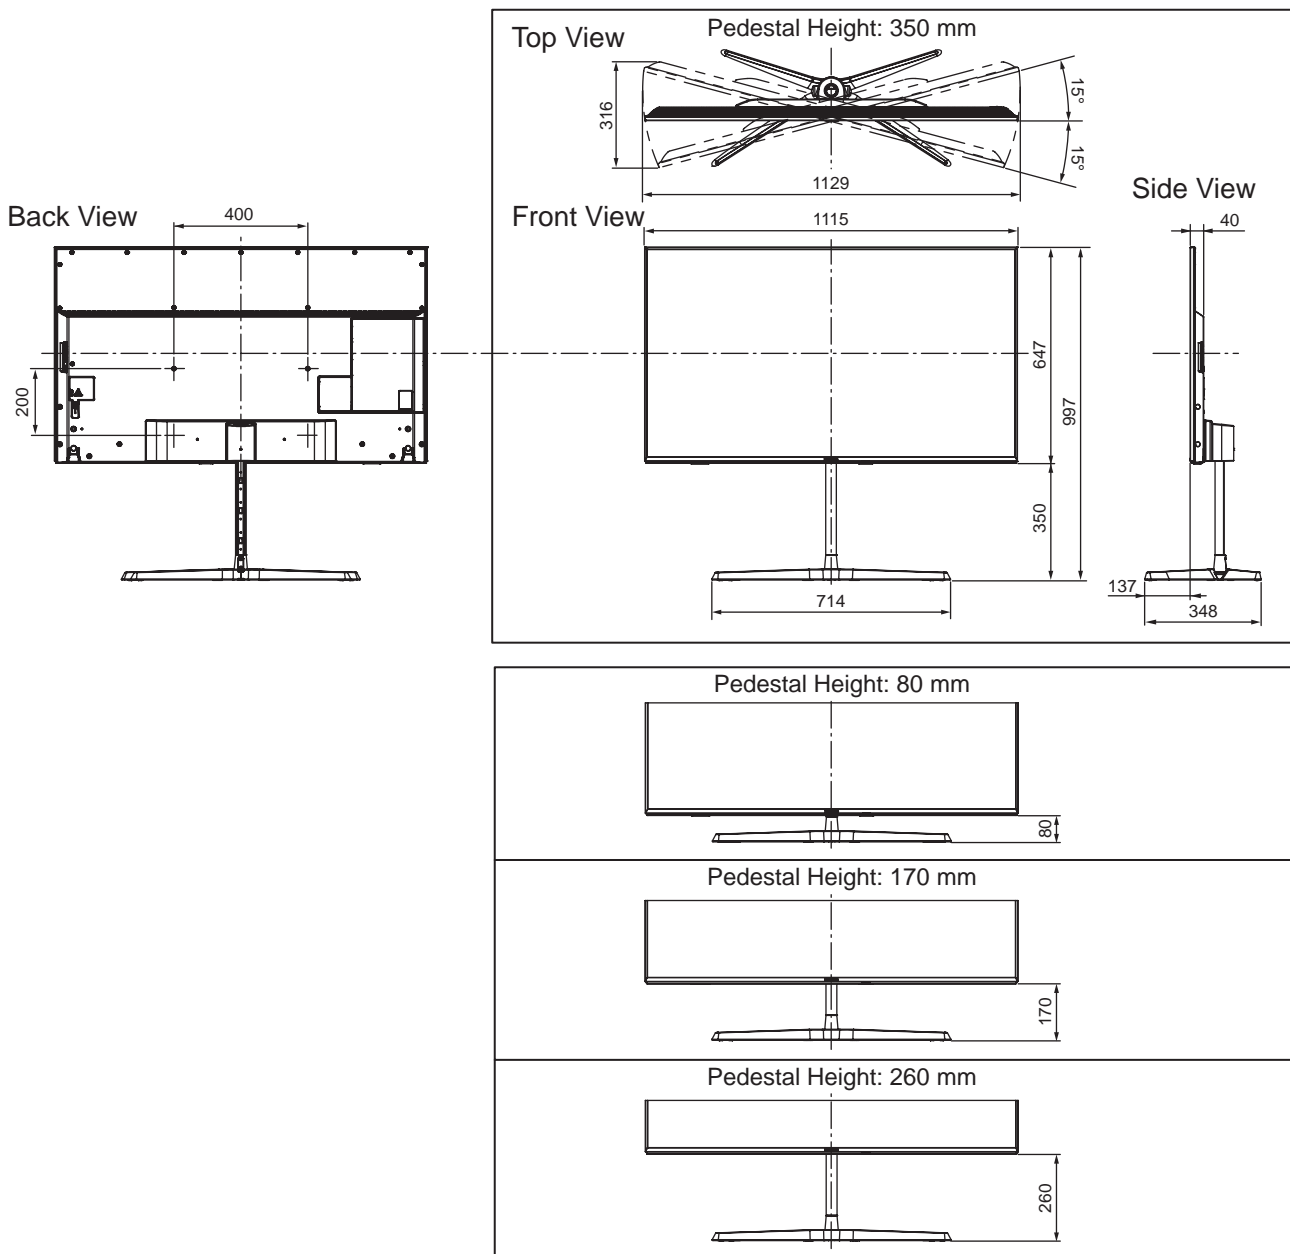

SPECIFICATIONS

Dimensions (W x H x D)	1 115 mm x 727 mm x 348 mm (With Pedestal, Pedestal Height: 80 mm)
	1 115 mm x 817 mm x 348 mm (With Pedestal, Pedestal Height: 170 mm)
	1 115 mm x 907 mm x 348 mm (With Pedestal, Pedestal Height: 260 mm)
	1 115 mm x 997 mm x 348 mm (With Pedestal, Pedestal Height: 350mm)
	1 115 mm x 647 mm x 40 mm (TV only)
Mass	22.5 kg (With Pedestal)
	16.0 kg (TV only)

DIMENSIONS

Note:
 To make sure that the LED TV fits the cabinet properly when a high degree of precision is required, we recommend that you use the LED TV itself to make the necessary cabinet measurements. Panasonic cannot be responsible for inaccuracies in cabinet design or manufacture.

Specifications are subject to change without notice.
 Non-metric weights and measurements are approximate.

JACKS