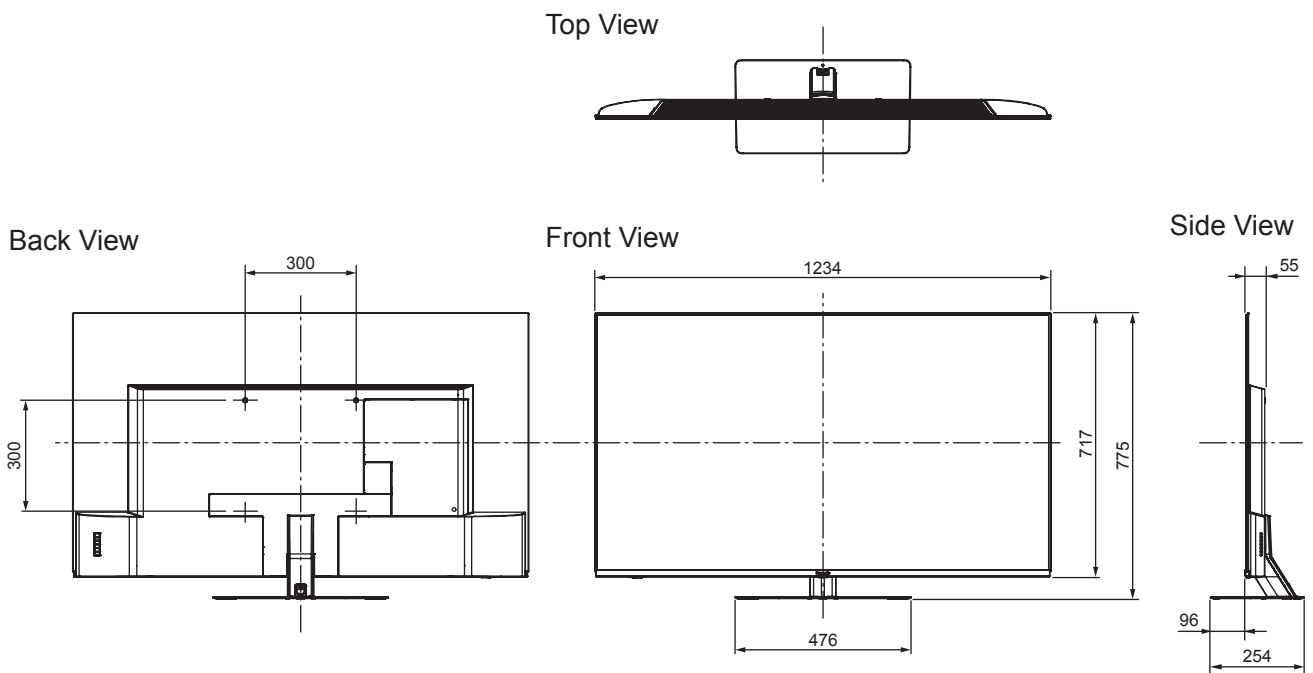

SPECIFICATIONS

Dimensions (W x H x D)	1 234 mm x 775 mm x 254 mm (With Pedestal) 1 234 mm x 717 mm x 55 mm (TV only)
Mass	32.5 kg (With Pedestal) 28.0 kg (TV only)

DIMENSIONS

JACKS

Note:  
To make sure that the LED TV fits the cabinet properly when a high degree of precision is required, we recommend that you use the LED TV itself to make the necessary cabinet measurements. Panasonic cannot be responsible for inaccuracies in cabinet design or manufacture.

Specifications are subject to change without notice.  
Non-metric weights and measurements are approximate.