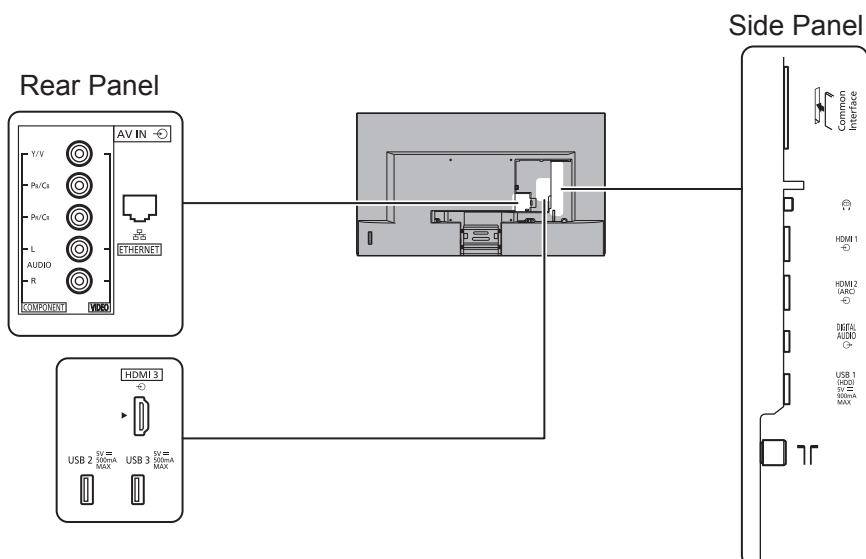

SPECIFICATIONS

Dimensions (W x H x D)	1 234 mm x 775 mm x 254 mm (With Pedestal) 1 234 mm x 717 mm x 55 mm (TV only)
Mass	32.5 kg (With Pedestal) 28.0 kg (TV only)

DIMENSIONS

JACKS

Note:  
To make sure that the LED TV fits the cabinet properly when a high degree of precision is required, we recommend that you use the LED TV itself to make the necessary cabinet measurements. Panasonic cannot be responsible for inaccuracies in cabinet design or manufacture.