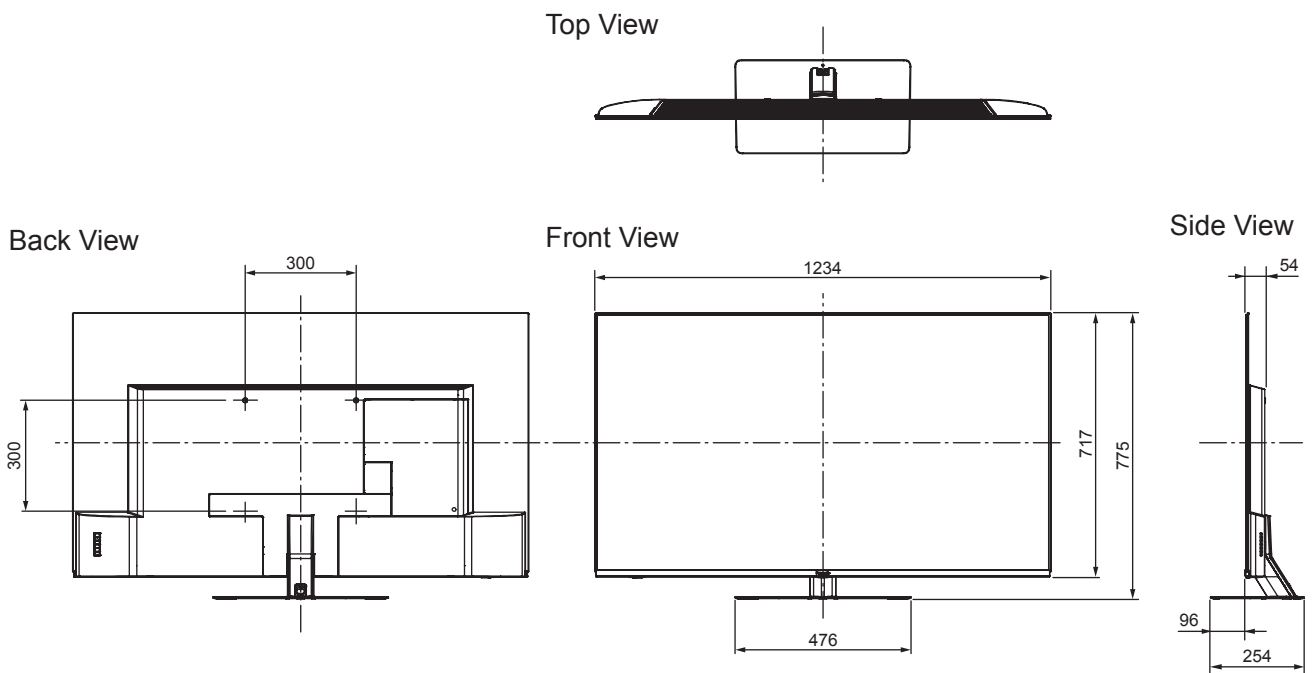

SPECIFICATIONS

Dimensions (W x H x D)	1 234 mm x 775 mm x 254 mm (With Pedestal)
	1 234 mm x 717 mm x 54 mm (TV only)
Mass	32.5 kg (With Pedestal) 28.0 kg (TV only)

DIMENSIONS

JACKS

Note:  
To make sure that the LED TV fits the cabinet properly when a high degree of precision is required, we recommend that you use the LED TV itself to make the necessary cabinet measurements. Panasonic cannot be responsible for inaccuracies in cabinet design or manufacture.

Specifications are subject to change without notice.  
Non-metric weights and measurements are approximate.