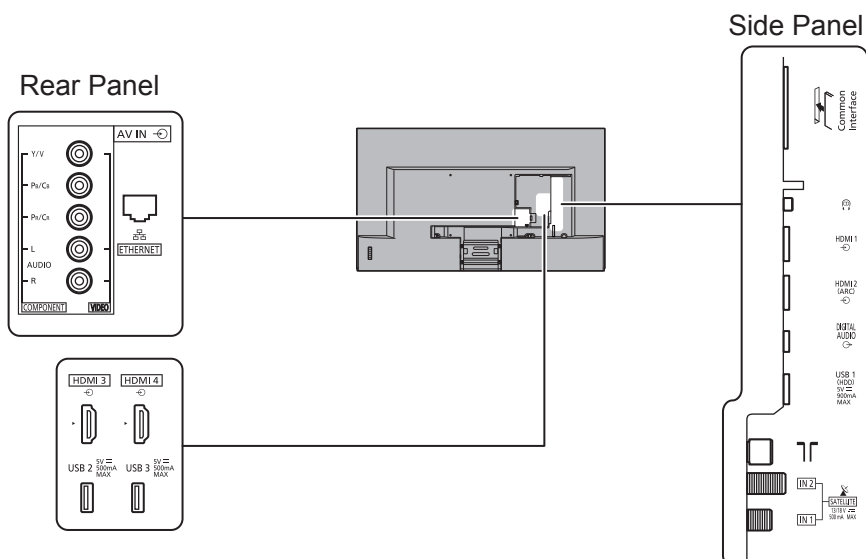

SPECIFICATIONS

Dimensions (W x H x D)	1 234 mm x 775 mm x 254 mm (With Pedestal)
	1 234 mm x 717 mm x 54 mm (TV only)
Mass	32.5 kg (With Pedestal) 28.0 kg (TV only)

DIMENSIONS

JACKS

Note:  
To make sure that the LED TV fits the cabinet properly when a high degree of precision is required, we recommend that you use the LED TV itself to make the necessary cabinet measurements. Panasonic cannot be responsible for inaccuracies in cabinet design or manufacture.