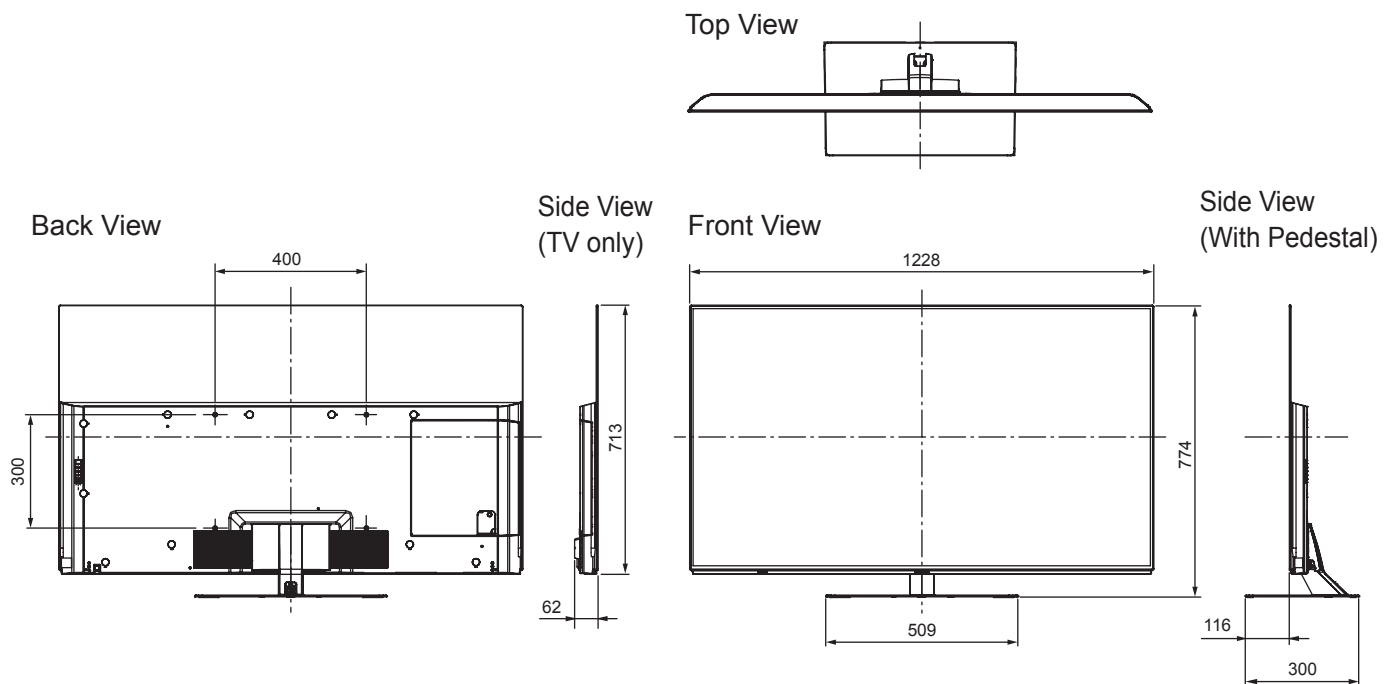

SPECIFICATIONS

Dimensions (W x H x D)	1 228 mm x 774 mm x 300 mm (With Pedestal) 1 228 mm x 713 mm x 62 mm (TV only)
Mass	27.5 kg (With Pedestal) 22.0 kg (TV only)

DIMENSIONS

JACKS

Note:
To make sure that the OLED TV fits the cabinet properly when a high degree of precision is required, we recommend that you use the OLED TV itself to make the necessary cabinet measurements. Panasonic cannot be responsible for inaccuracies in cabinet design or manufacture.

Specifications are subject to change without notice. Non-metric weights and measurements are approximate.