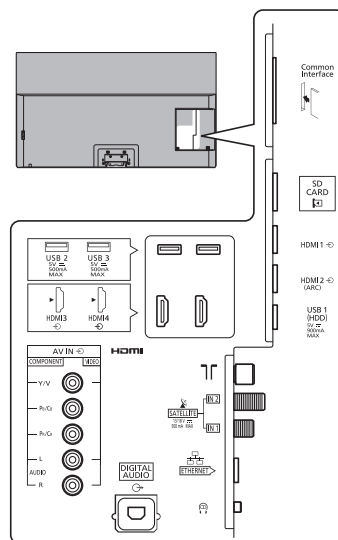

SPECIFICATIONS

Dimensions (W x H x D)	1 228 mm x 774 mm x 300 mm (With Pedestal) 1 228 mm x 713 mm x 62 mm (TV only)
Mass	27.5 kg (With Pedestal) 22.0 kg (TV only)

DIMENSIONS

JACKS

Note:
To make sure that the OLED TV fits the cabinet properly when a high degree of precision is required, we recommend that you use the OLED TV itself to make the necessary cabinet measurements. Panasonic cannot be responsible for inaccuracies in cabinet design or manufacture.

Specifications are subject to change without notice. Non-metric weights and measurements are approximate.