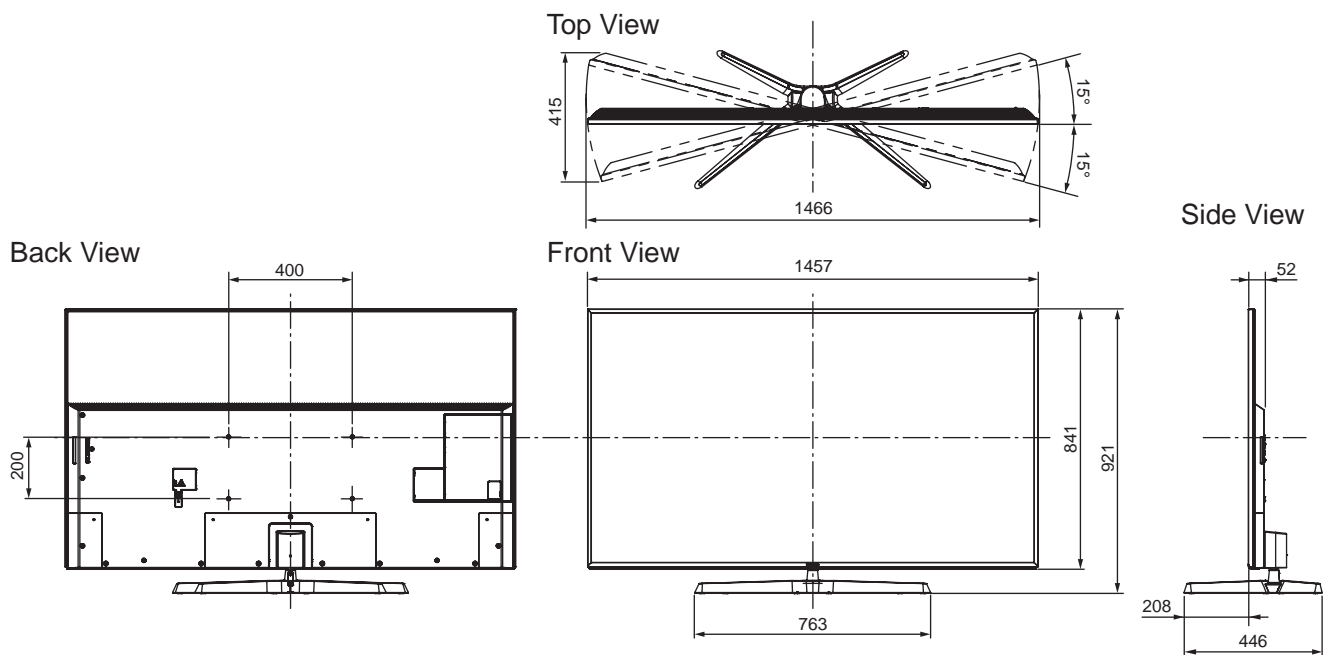

SPECIFICATIONS

Dimensions (W x H x D)	1 457 mm x 921 mm x 446 mm (With Pedestal) 1 457 mm x 841 mm x 52 mm (TV only)
Mass	43.5 kg (With Pedestal) 39.0 kg (TV only)

DIMENSIONS

JACKS

Note:
To make sure that the LED TV fits the cabinet properly when a high degree of precision is required, we recommend that you use the LED TV itself to make the necessary cabinet measurements. Panasonic cannot be responsible for inaccuracies in cabinet design or manufacture.