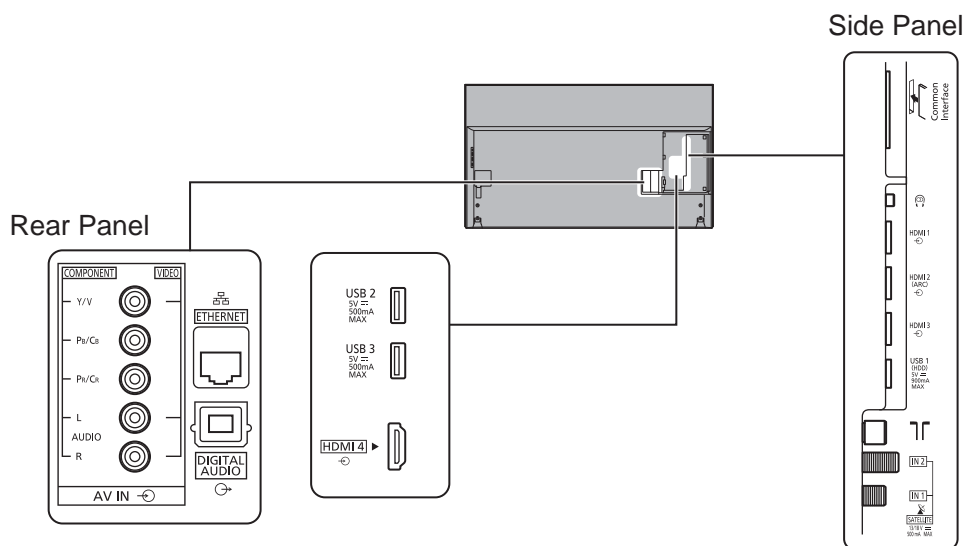

SPECIFICATIONS

Dimensions (W x H x D)	1 457 mm x 921 mm x 446 mm (With Pedestal) 1 457 mm x 841 mm x 52 mm (TV only)
Mass	43.5 kg (With Pedestal) 39.0 kg (TV only)

DIMENSIONS

JACKS

Note:
To make sure that the LED TV fits the cabinet properly when a high degree of precision is required, we recommend that you use the LED TV itself to make the necessary cabinet measurements. Panasonic cannot be responsible for inaccuracies in cabinet design or manufacture.