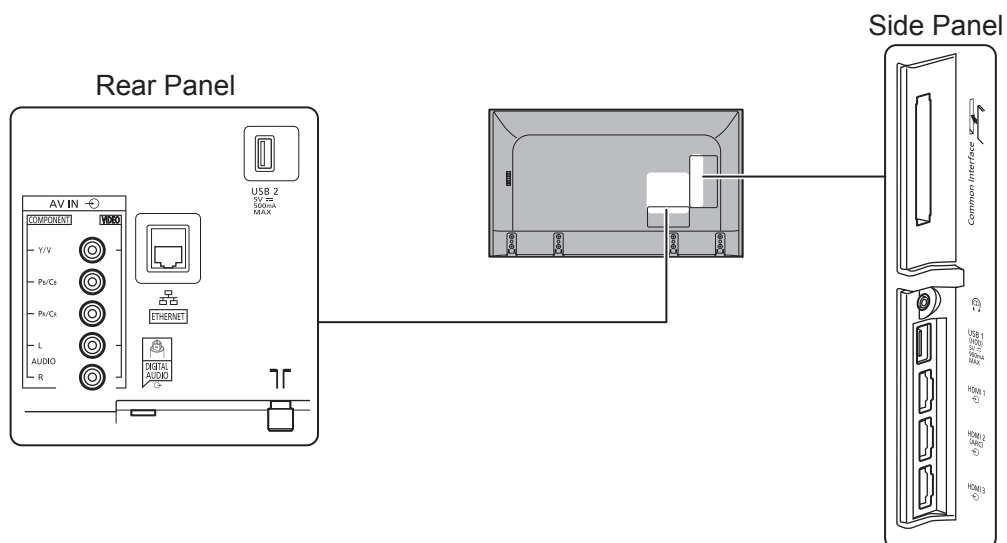

SPECIFICATIONS

Dimensions (W x H x D)	1 460 mm x 910 mm x 345 mm (With Pedestal)
	1 460 mm x 844 mm x 78 mm (TV only)
Mass	27.5 kg (With Pedestal)
	26.0 kg (TV only)

DIMENSIONS

JACKS

Note:
 To make sure that the LED TV fits the cabinet properly when a high degree of precision is required, we recommend that you use the LED TV itself to make the necessary cabinet measurements. Panasonic cannot be responsible for inaccuracies in cabinet design or manufacture.