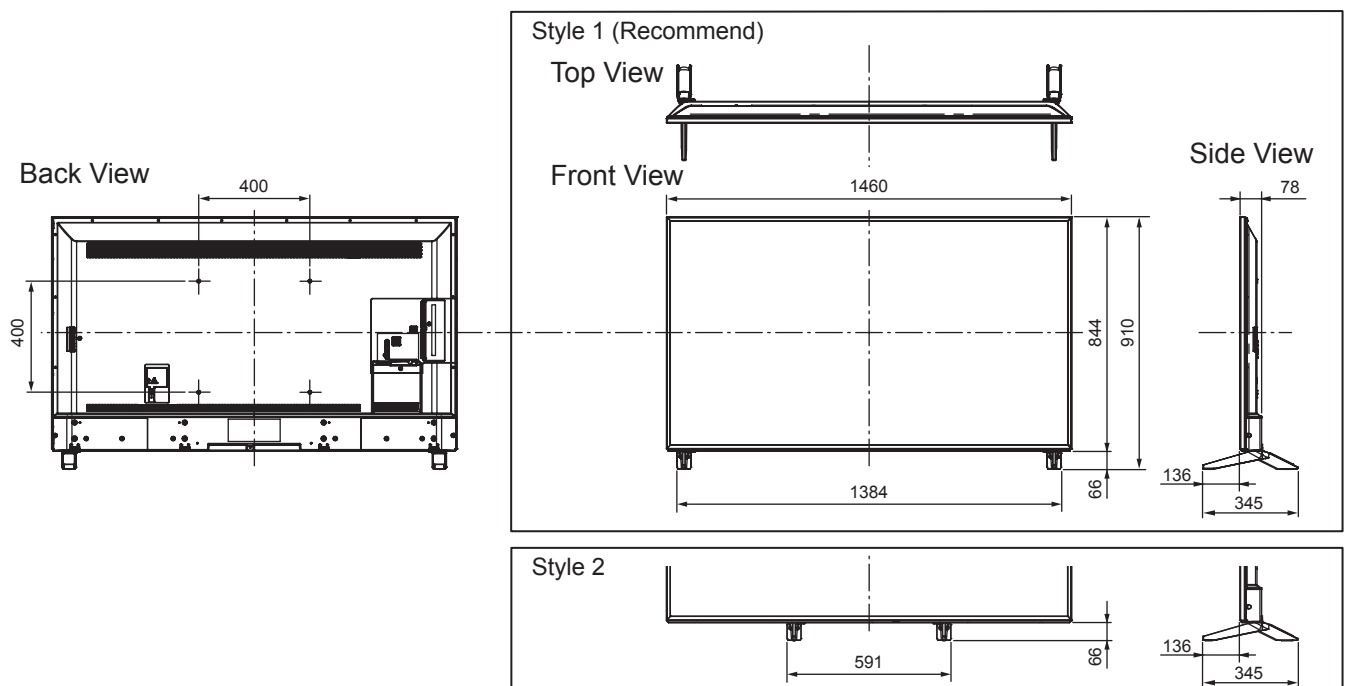

SPECIFICATIONS

Dimensions (W x H x D)	1 460 mm x 910 mm x 345 mm (With Pedestal)
	1 460 mm x 844 mm x 78 mm (TV only)
Mass	27.5 kg (With Pedestal)
	26.0 kg (TV only)

DIMENSIONS

JACKS

Note:
 To make sure that the LED TV fits the cabinet properly when a high degree of precision is required, we recommend that you use the LED TV itself to make the necessary cabinet measurements. Panasonic cannot be responsible for inaccuracies in cabinet design or manufacture.

Specifications are subject to change without notice. Non-metric weights and measurements are approximate.