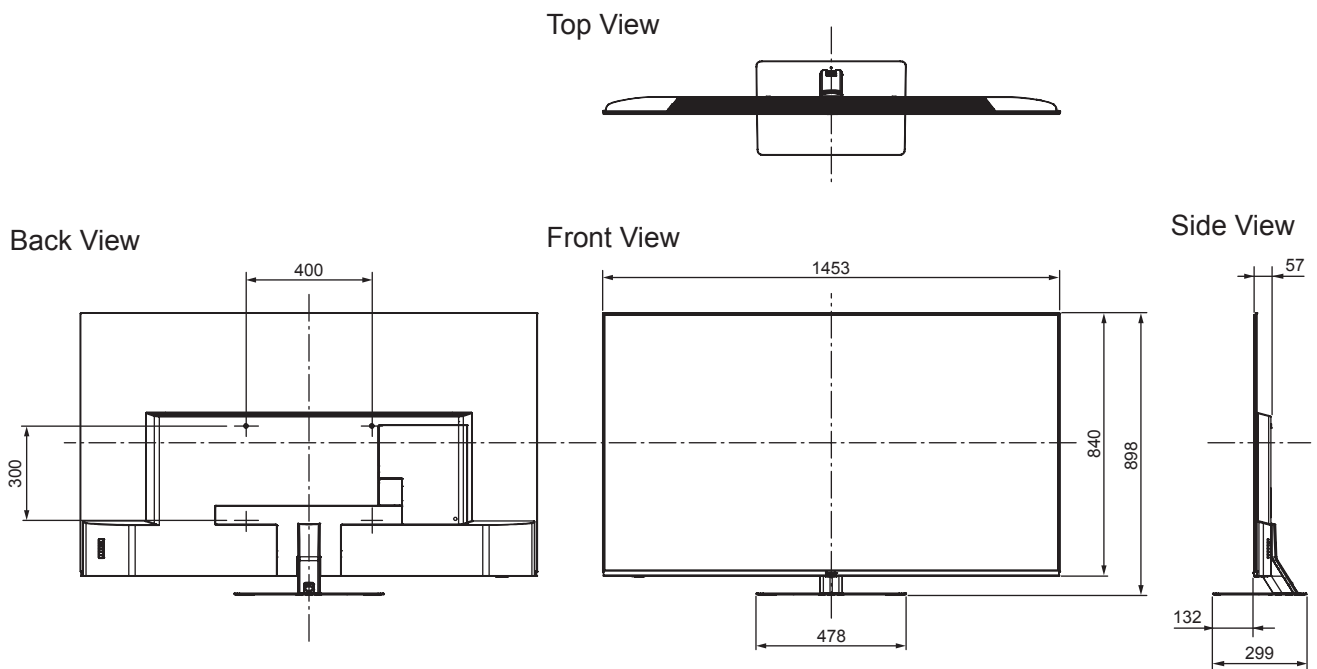

**SPECIFICATIONS**

Dimensions (W x H x D)	1 453 mm x 898 mm x 299 mm (With Pedestal)
	1 453 mm x 840 mm x 57 mm (TV only)
Mass	42.5 kg (With Pedestal) 37.0 kg (TV only)

**DIMENSIONS**

**JACKS**

**Note:**  
To make sure that the LED TV fits the cabinet properly when a high degree of precision is required, we recommend that you use the LED TV itself to make the necessary cabinet measurements. Panasonic cannot be responsible for inaccuracies in cabinet design or manufacture.

Specifications are subject to change without notice.  
Non-metric weights and measurements are approximate.