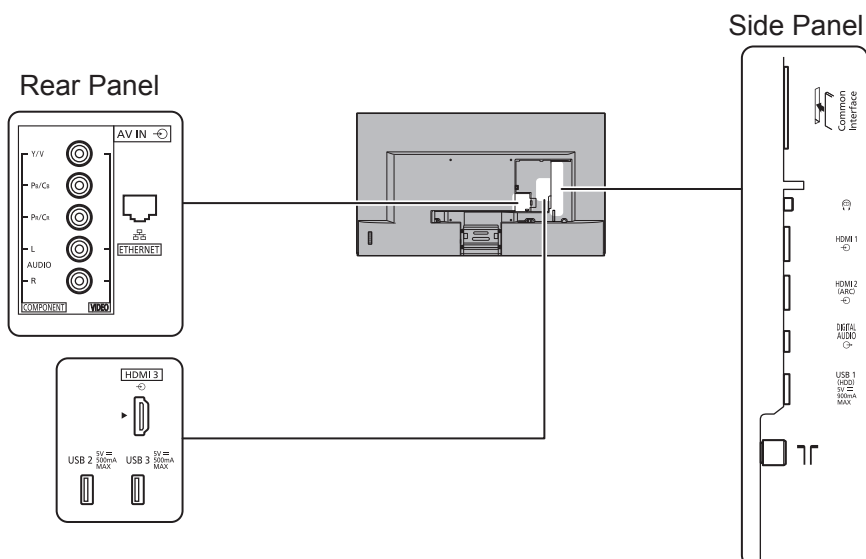

**SPECIFICATIONS**

Dimensions (W x H x D)	1 453 mm x 898 mm x 299 mm (With Pedestal)
	1 453 mm x 840 mm x 57 mm (TV only)
Mass	42.5 kg (With Pedestal) 37.0 kg (TV only)

**DIMENSIONS**

**JACKS**

**Note:**  
To make sure that the LED TV fits the cabinet properly when a high degree of precision is required, we recommend that you use the LED TV itself to make the necessary cabinet measurements. Panasonic cannot be responsible for inaccuracies in cabinet design or manufacture.