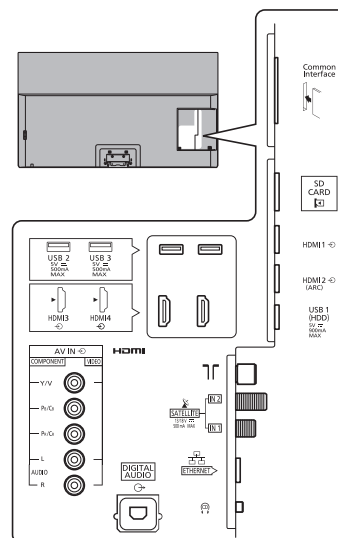

SPECIFICATIONS

Dimensions (W x H x D)	1 449 mm x 898 mm x 300 mm (With Pedestal) 1 449 mm x 837 mm x 62 mm (TV only)
Mass	33.5 kg (With Pedestal) 28.0 kg (TV only)

DIMENSIONS

JACKS

Note:
To make sure that the OLED TV fits the cabinet properly when a high degree of precision is required, we recommend that you use the OLED TV itself to make the necessary cabinet measurements. Panasonic cannot be responsible for inaccuracies in cabinet design or manufacture.

Specifications are subject to change without notice.
Non-metric weights and measurements are approximate.