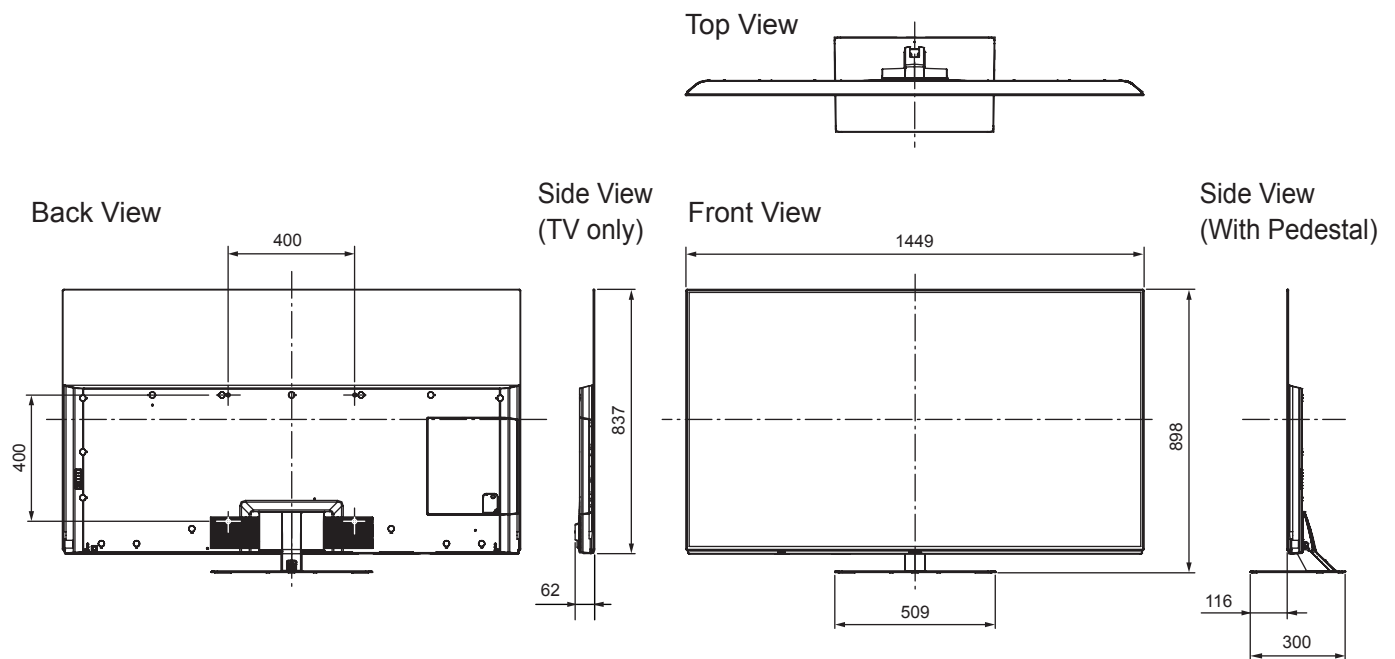

SPECIFICATIONS

Dimensions (W x H x D)	1 449 mm x 898 mm x 300 mm (With Pedestal) 1 449 mm x 837 mm x 62 mm (TV only)
Mass	33.5 kg (With Pedestal) 28.0 kg (TV only)

DIMENSIONS

JACKS

Note:
To make sure that the OLED TV fits the cabinet properly when a high degree of precision is required, we recommend that you use the OLED TV itself to make the necessary cabinet measurements. Panasonic cannot be responsible for inaccuracies in cabinet design or manufacture.

Specifications are subject to change without notice.
Non-metric weights and measurements are approximate.