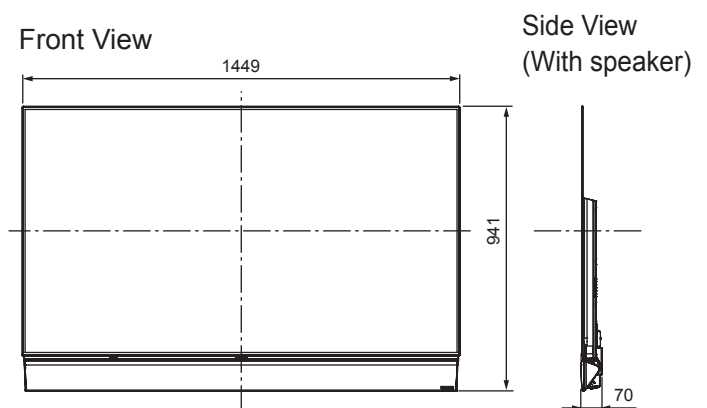

SPECIFICATIONS

Dimensions (W x H x D)	1 449 mm x 909 mm x 330 mm (With Pedestal and speaker)
	1 449 mm x 941 mm x 70 mm (With speaker (using "ACCESSORIES FOR SPEAKER WALL-HANGING"))
	1 449 mm x 837 mm x 62 mm (TV only)
Mass	36.0 kg (With Pedestal and speaker)
	27.0 kg (TV only)
	3.0 kg (Speaker only)

DIMENSIONS

■ With Pedestal and speaker

■ With Speaker

Note:  
To make sure that the OLED TV fits the cabinet properly when a high degree of precision is required, we recommend that you use the OLED TV itself to make the necessary cabinet measurements. Panasonic cannot be responsible for inaccuracies in cabinet design or manufacture.