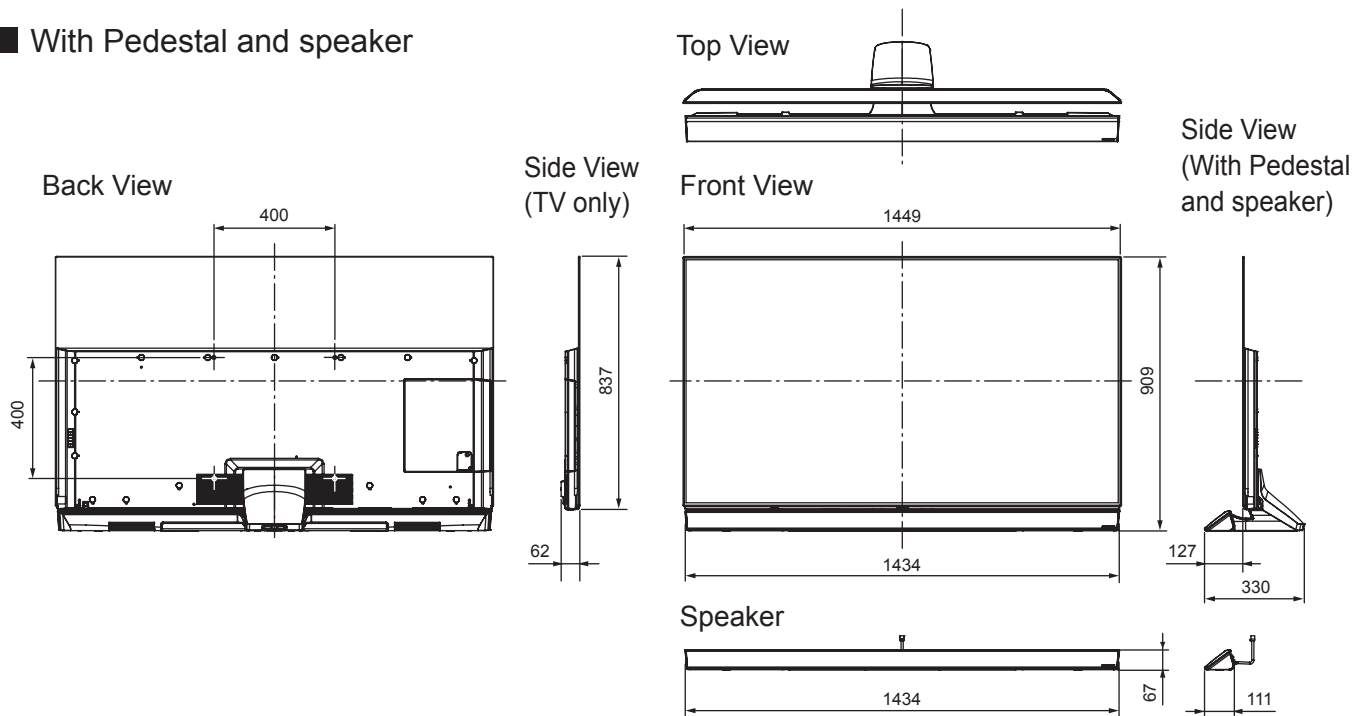

SPECIFICATIONS

Dimensions (W x H x D)	1 449 mm x 909 mm x 330 mm (With Pedestal and speaker)
	1 449 mm x 941 mm x 70 mm (With speaker (using "ACCESSORIES FOR SPEAKER WALL-HANGING"))
	1 449 mm x 837 mm x 62 mm (TV only)
Mass	36.0 kg (With Pedestal and speaker)
	27.0 kg (TV only)
	3.0 kg (Speaker only)

DIMENSIONS

■ With Pedestal and speaker

■ With Speaker

Note:  
To make sure that the OLED TV fits the cabinet properly when a high degree of precision is required, we recommend that you use the OLED TV itself to make the necessary cabinet measurements. Panasonic cannot be responsible for inaccuracies in cabinet design or manufacture.