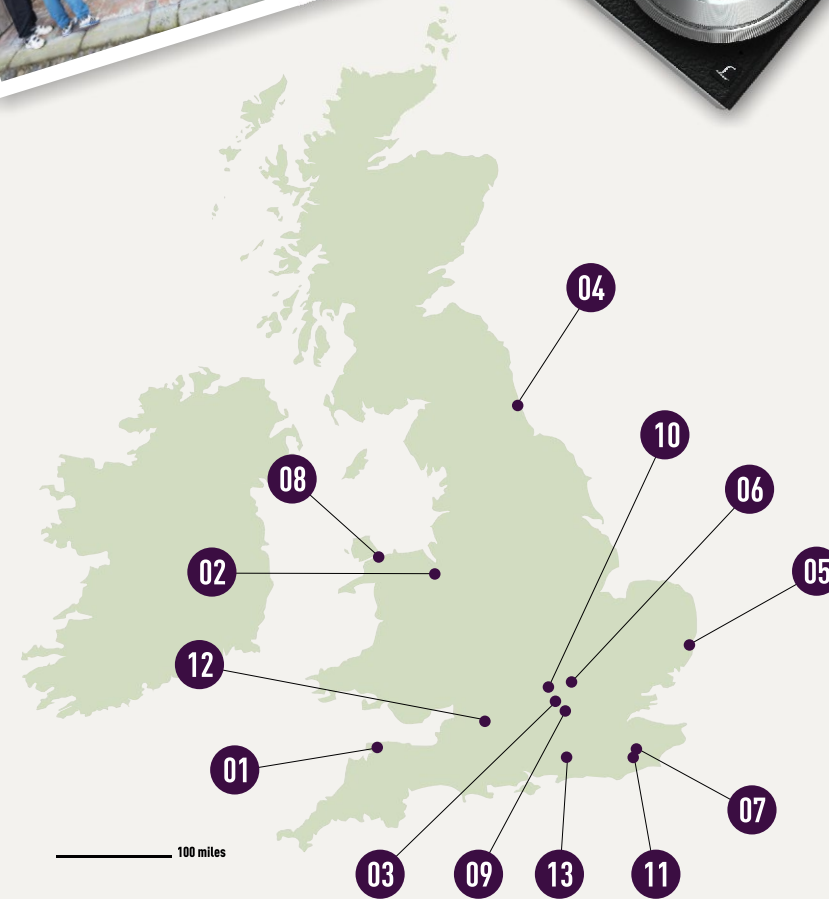

## Summer 2015

27 & 28 May (Wed/Thur)  
**Arlington Court**  
North Devon, EX31 4LP

13 & 14 Jun (Sat/Sun)  
**Erddig**  
Wrexham, LL13 0YT

21 Jun (Sun)  
**West Wycombe Park**  
Buckinghamshire, HP14 3AJ

27 & 28 Jun (Sat/Sun)  
**Souter Lighthouse**  
Tyne & Wear, SR6 7NH

19 Jul (Sun)  
**Dunwich Heath**  
Suffolk, IP17 3DJ

25 & 26 Jul (Sat/Sun)  
**Chilterns Gateway**  
Bedfordshire, LU6 2GY

30 & 31 Jul (Thur/Fri)  
**Sissinghurst**  
Kent, TN17 2AB

In partnership with  
**National Trust**

16 Aug (Sun)  
**Penrhyn Castle**  
Gwynedd, LL57 4HN

18 Aug (Tue)  
**Cliveden**  
Buckinghamshire, SL1 8NS

29 & 30 Aug (Sat/Sun)  
**Waddesdon Manor**  
Buckinghamshire, HP18 0JH