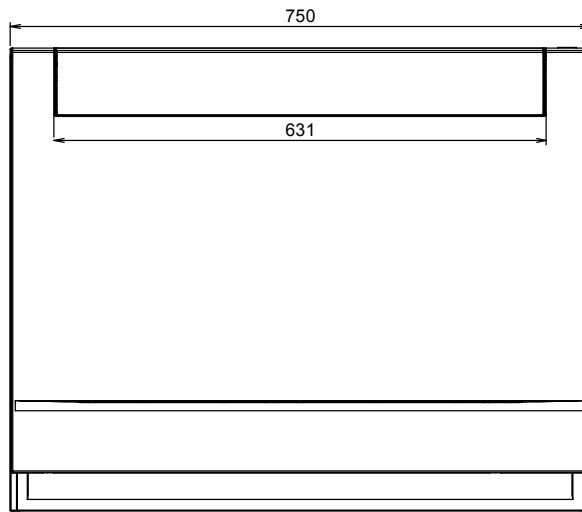

6. Dimensions

6.1 Indoor Unit

<Top View>

<Side View>

<Front View>

<Side View>

<Back View>

<Remote Control>

<Remote Control Holder>

<Bottom View>

Unit : mm