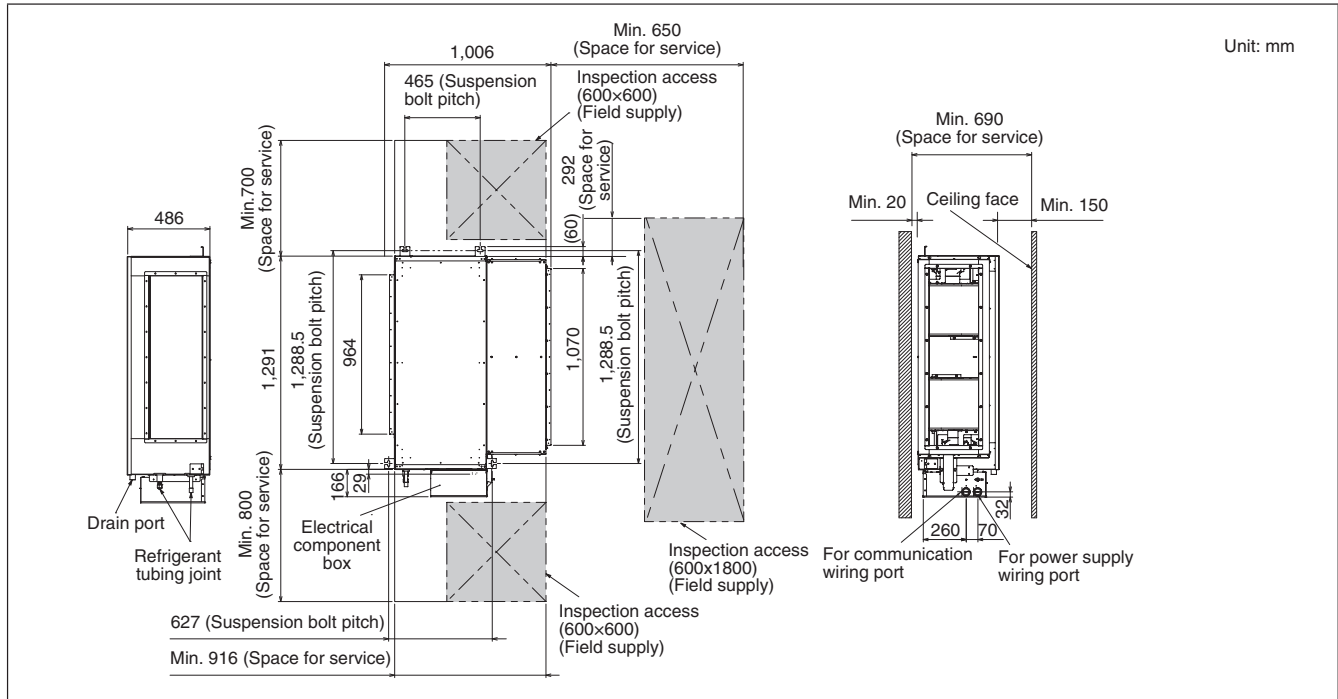

(A) Indoor Units
High Static Pressure Ducted Type
S-180PE4R, S-200PE4R, S-224PE4R

Required Minimum Space for Installation and Service

(1) Dimensions of suspension bolt pitch and unit

(2) Dimensions of indoor unit