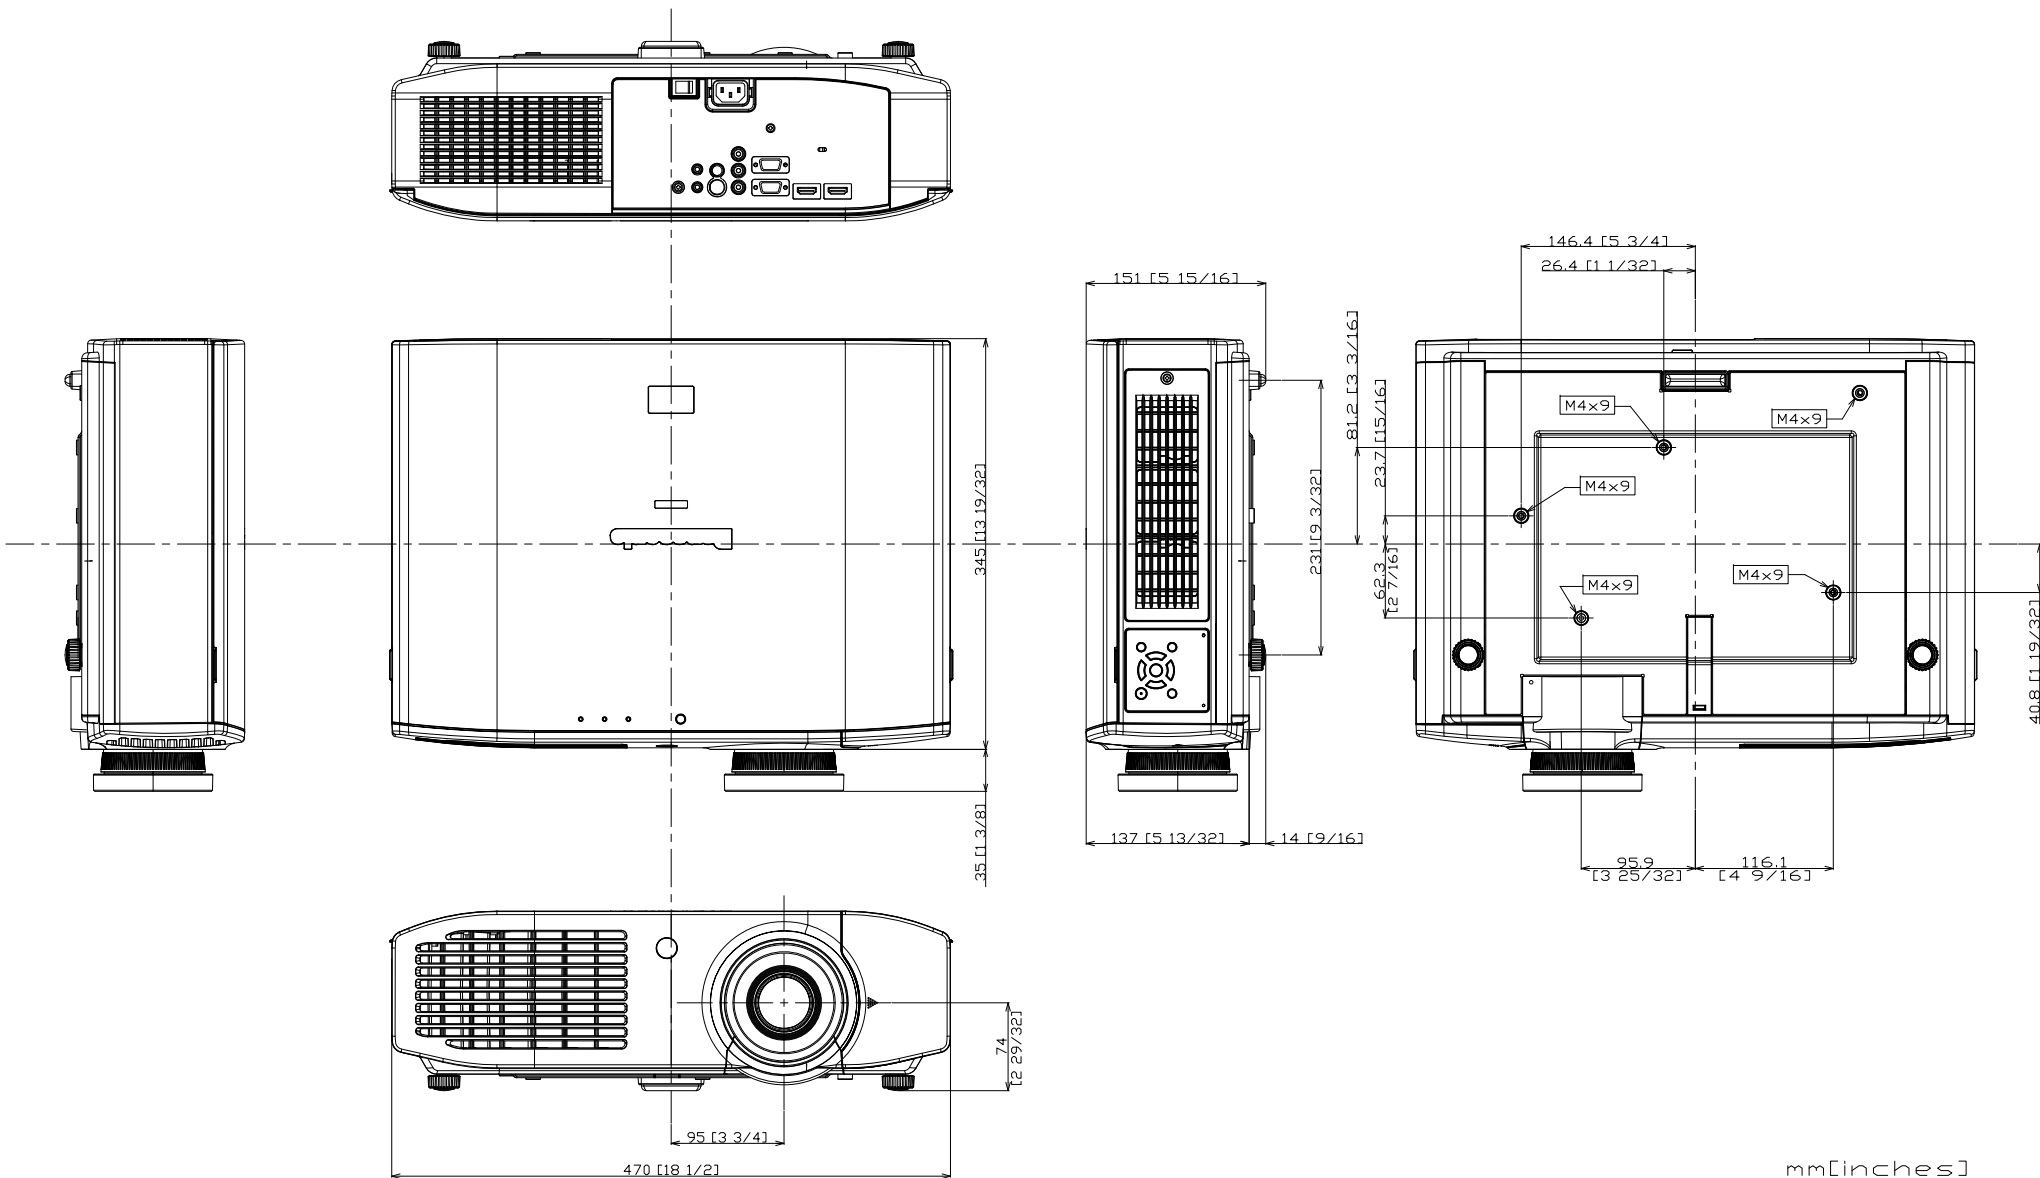

Panasonic Projector

PT-AR100 (AH1000)

mm[inches]