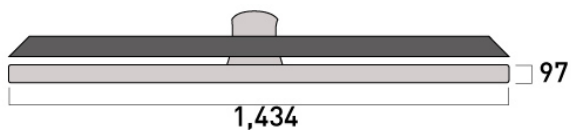

Product Dimensions (mm)

Model No.

TH-65FZ1000U

TOP VIEW

SIDE VIEW

FRONT VIEW

BACK VIEW