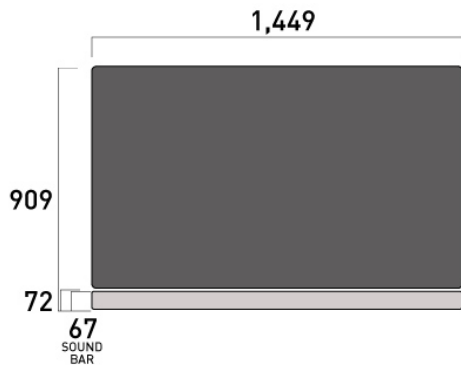

Product Dimensions (mm)

Model No.

TH-65FZ1000U

TOP VIEW

SIDE VIEW

FRONT VIEW

BACK VIEW