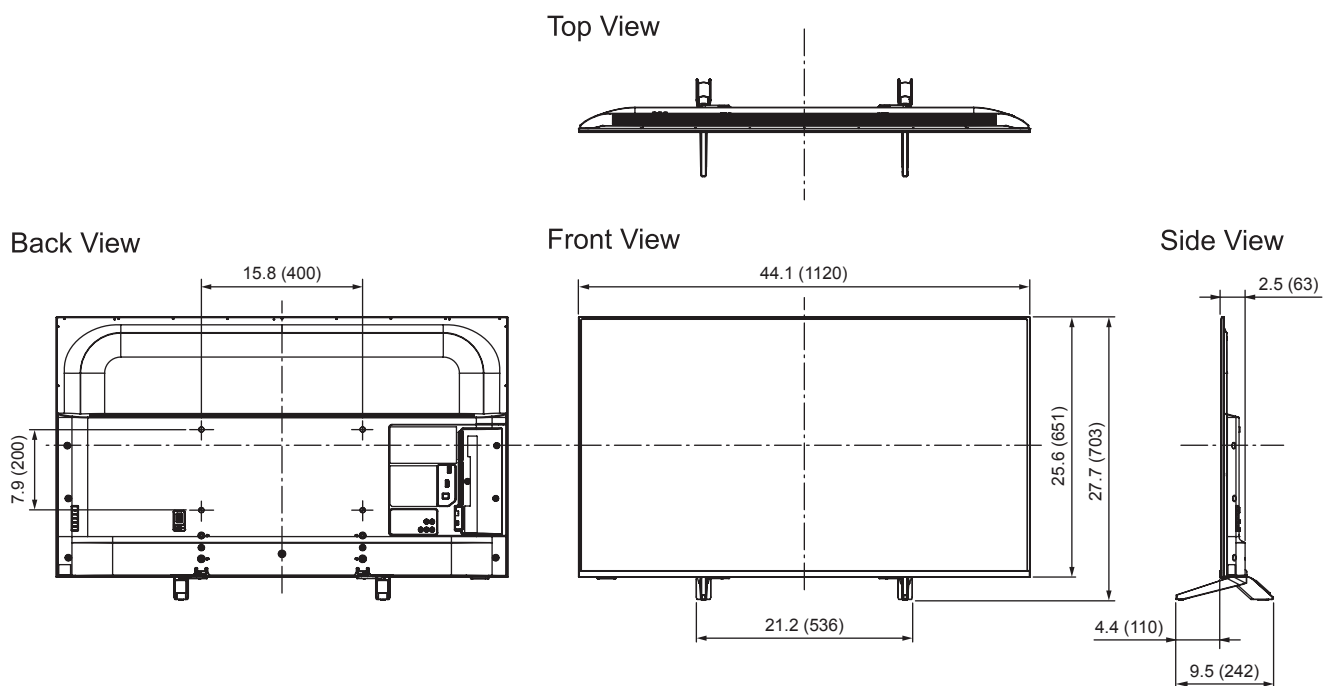

SPECIFICATIONS

Dimensions (W x H x D)	44.1" (1,120 mm) x 27.7" (703 mm) x 9.5" (242 mm) (Including pedestal)
	44.1" (1,120 mm) x 25.6" (651 mm) x 2.5" (63 mm) (TV Set only)
Mass	33.1 lb. (15.0 kg) (Including pedestal) 30.9 lb. (14.0 kg) (TV Set only)

DIMENSIONS

JACKS

Note:
To make sure that the LED TV fits the cabinet properly when a high degree of precision is required, we recommend that you use the LED TV itself to make the necessary cabinet measurements. Panasonic cannot be responsible for inaccuracies in cabinet design or manufacture.

Specifications are subject to change without notice.
Non-metric weights and measurements are approximate.