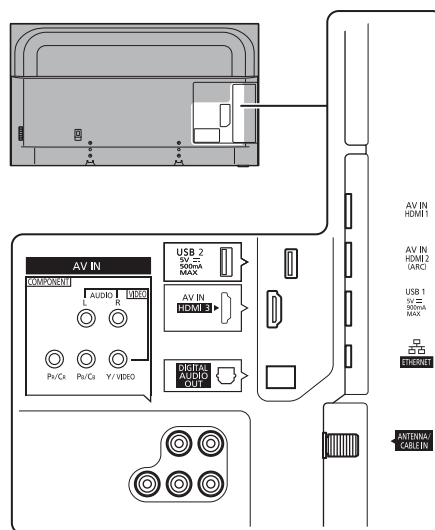

SPECIFICATIONS

Dimensions (W x H x D)	44.1" (1,120 mm) x 27.7" (703 mm) x 9.5" (242 mm) (Including pedestal)
	44.1" (1,120 mm) x 25.6" (651 mm) x 2.5" (63 mm) (TV Set only)
Mass	33.1 lb. (15.0 kg) (Including pedestal) 30.9 lb. (14.0 kg) (TV Set only)

DIMENSIONS

JACKS

Note:
To make sure that the LED TV fits the cabinet properly when a high degree of precision is required, we recommend that you use the LED TV itself to make the necessary cabinet measurements. Panasonic cannot be responsible for inaccuracies in cabinet design or manufacture.