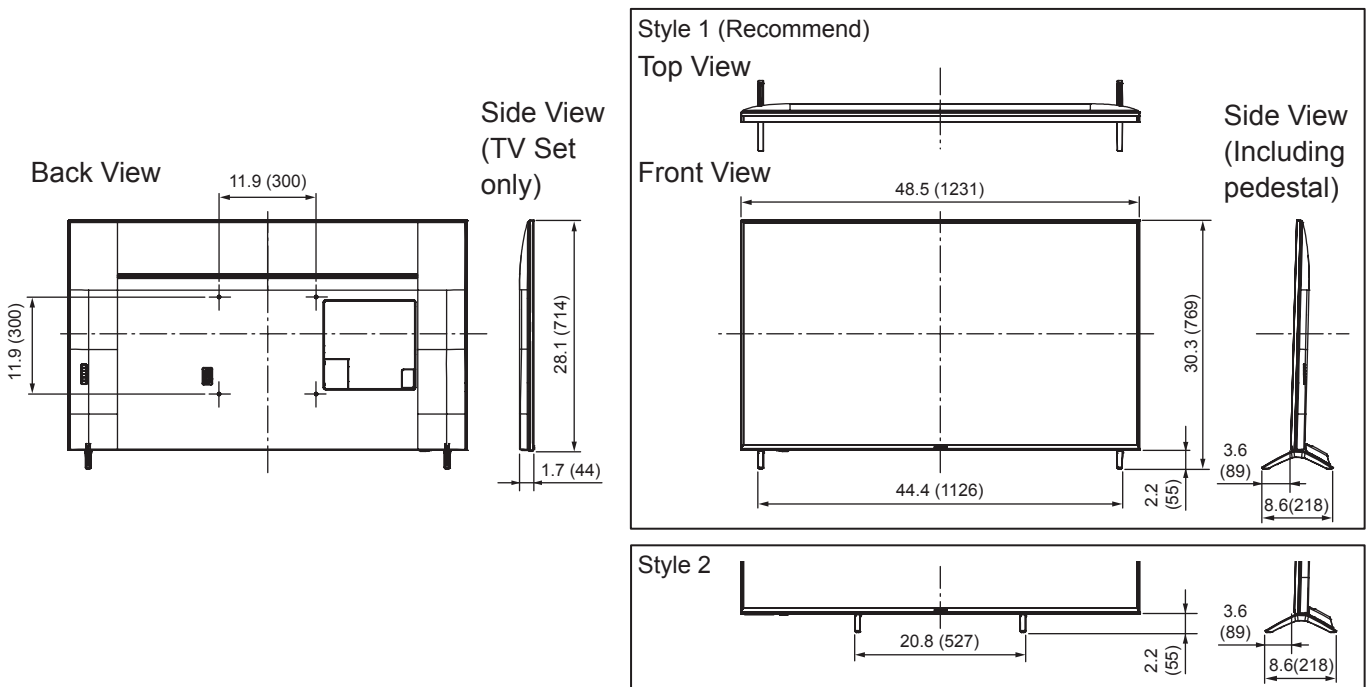

SPECIFICATIONS

Dimensions (W x H x D)	48.5" (1,231 mm) x 30.3" (769 mm) x 8.6" (218 mm) (Including pedestal)
	48.5" (1,231 mm) x 28.1" (714 mm) x 1.7" (44 mm) (TV Set only)
Mass	43.0 lb. (19.5 kg) (Including pedestal) 41.9 lb. (19.0 kg) (TV Set only)

DIMENSIONS

JACKS

Note:
To make sure that the LED TV fits the cabinet properly when a high degree of precision is required, we recommend that you use the LED TV itself to make the necessary cabinet measurements. Panasonic cannot be responsible for inaccuracies in cabinet design or manufacture.

Specifications are subject to change without notice.
Non-metric weights and measurements are approximate.