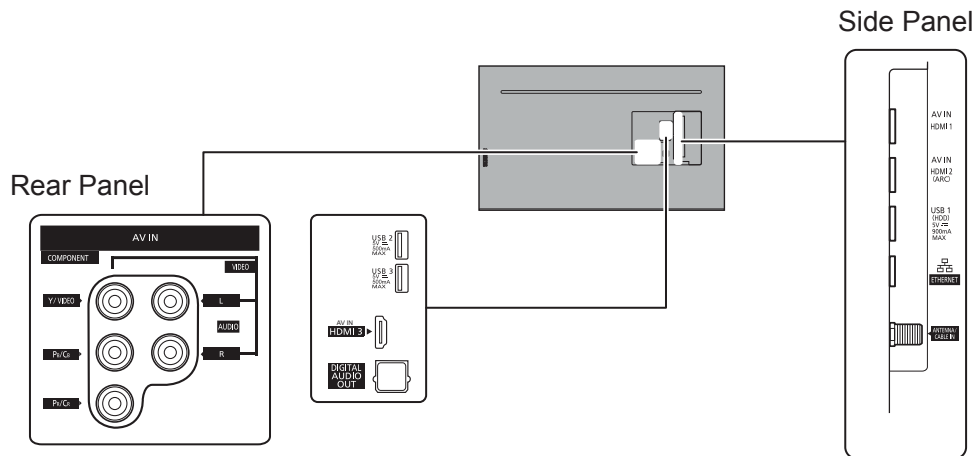

SPECIFICATIONS

Dimensions (W x H x D)	48.5" (1,231 mm) x 30.3" (769 mm) x 8.6" (218 mm) (Including pedestal)
	48.5" (1,231 mm) x 28.1" (714 mm) x 1.7" (44 mm) (TV Set only)
Mass	43.0 lb. (19.5 kg) (Including pedestal) 41.9 lb. (19.0 kg) (TV Set only)

DIMENSIONS

JACKS

Note:
To make sure that the LED TV fits the cabinet properly when a high degree of precision is required, we recommend that you use the LED TV itself to make the necessary cabinet measurements. Panasonic cannot be responsible for inaccuracies in cabinet design or manufacture.