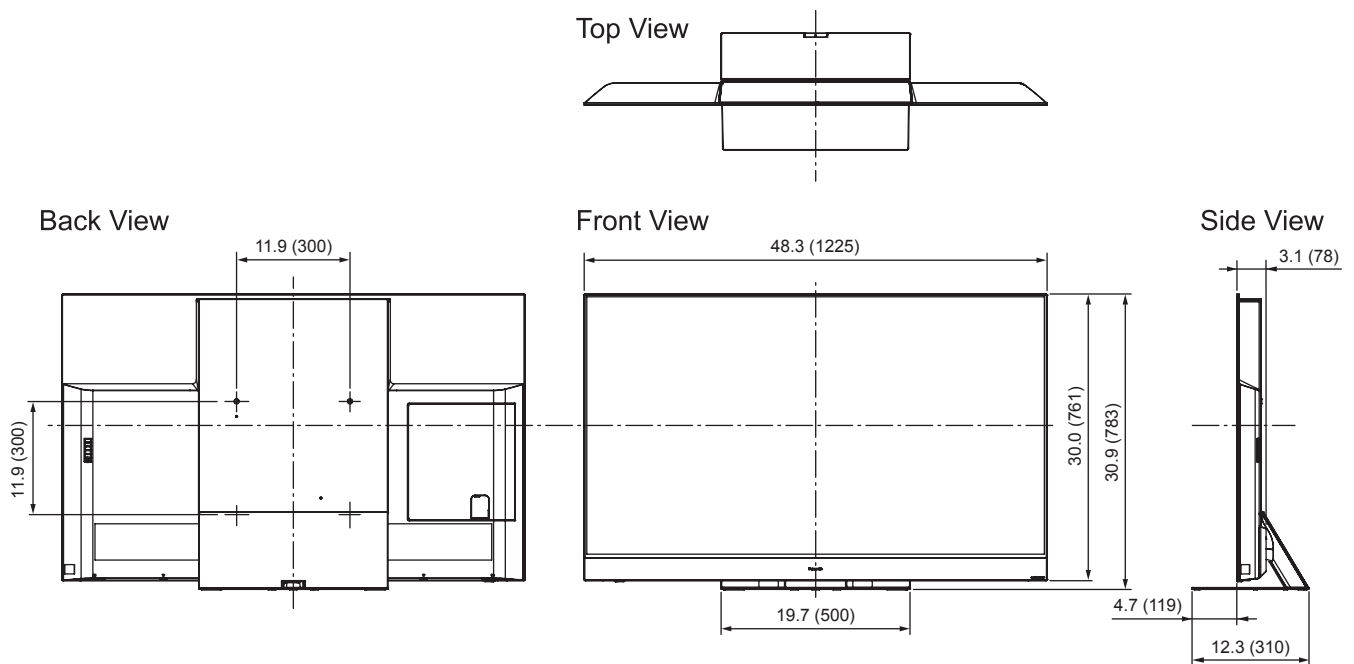

SPECIFICATIONS

Dimensions (W x H x D)	48.3" (1,225 mm) x 30.9" (783 mm) x 12.3" (310 mm) (With Pedestal)
	48.3" (1,225 mm) x 30.0" (761 mm) x 3.1" (78 mm) (TV only)
Mass	72.8 lb. (33.0 kg) (With Pedestal) 58.5 lb. (26.5 kg) (TV only)

DIMENSIONS

JACKS

Note:

To make sure that the OLED TV fits the cabinet properly when a high degree of precision is required, we recommend that you use the OLED TV itself to make the necessary cabinet measurements. Panasonic cannot be responsible for inaccuracies in cabinet design or manufacture.