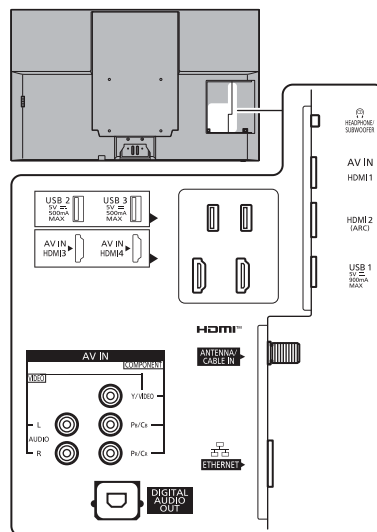

SPECIFICATIONS

Dimensions (W x H x D)	48.3" (1,225 mm) x 30.9" (783 mm) x 12.3" (310 mm) (With Pedestal)
	48.3" (1,225 mm) x 30.0" (761 mm) x 3.1" (78 mm) (TV only)
Mass	72.8 lb. (33.0 kg) (With Pedestal) 58.5 lb. (26.5 kg) (TV only)

DIMENSIONS

JACKS

Note:

To make sure that the OLED TV fits the cabinet properly when a high degree of precision is required, we recommend that you use the OLED TV itself to make the necessary cabinet measurements. Panasonic cannot be responsible for inaccuracies in cabinet design or manufacture.