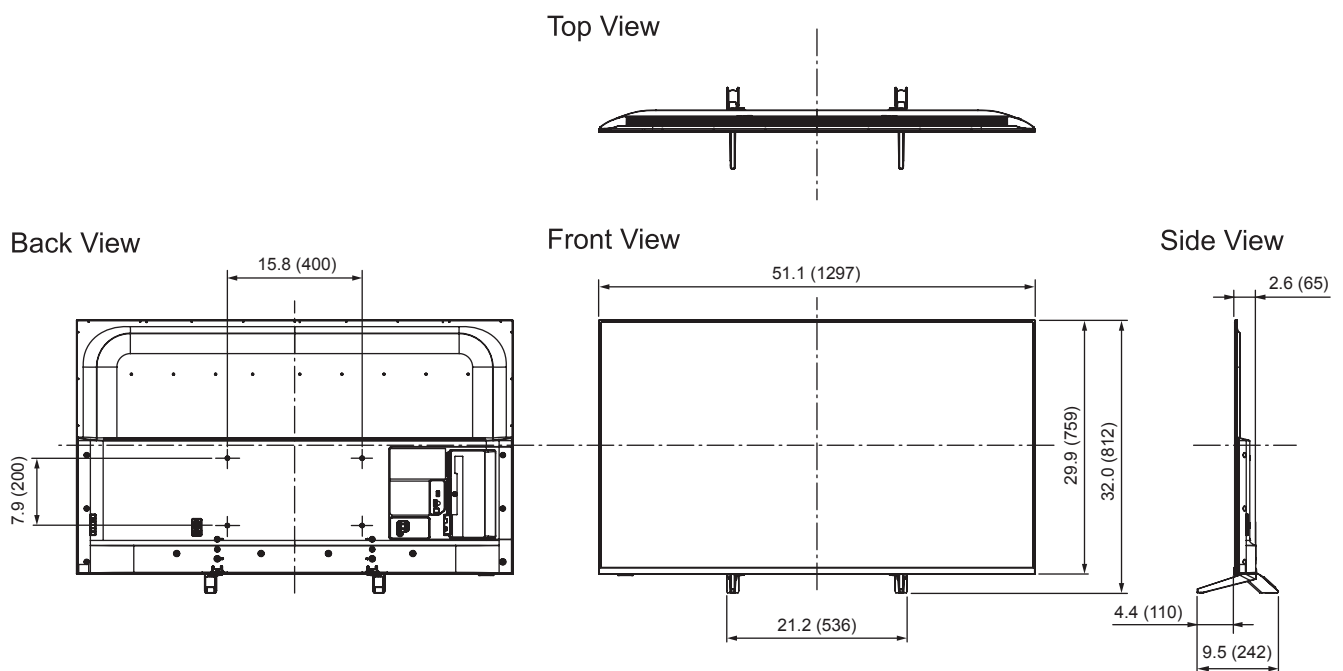

## SPECIFICATIONS

Dimensions (W x H x D)	51.1" (1,297 mm) x 32.0" (812 mm) x 9.5" (242 mm) (Including pedestal)
	51.1" (1,297 mm) x 29.9" (759 mm) x 2.6" (65 mm) (TV Set only)
Mass	46.3 lb. (21.0 kg) (Including pedestal) 44.1 lb. (20.0 kg) (TV Set only)

## DIMENSIONS