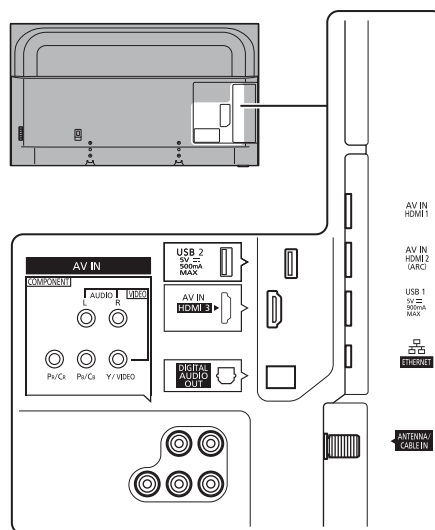

## SPECIFICATIONS

Dimensions (W x H x D)	51.1" (1,297 mm) x 32.0" (812 mm) x 9.5" (242 mm) (Including pedestal)
	51.1" (1,297 mm) x 29.9" (759 mm) x 2.6" (65 mm) (TV Set only)
Mass	46.3 lb. (21.0 kg) (Including pedestal) 44.1 lb. (20.0 kg) (TV Set only)

## DIMENSIONS

## JACKS

Note:  
To make sure that the LED TV fits the cabinet properly when a high degree of precision is required, we recommend that you use the LED TV itself to make the necessary cabinet measurements. Panasonic cannot be responsible for inaccuracies in cabinet design or manufacture.