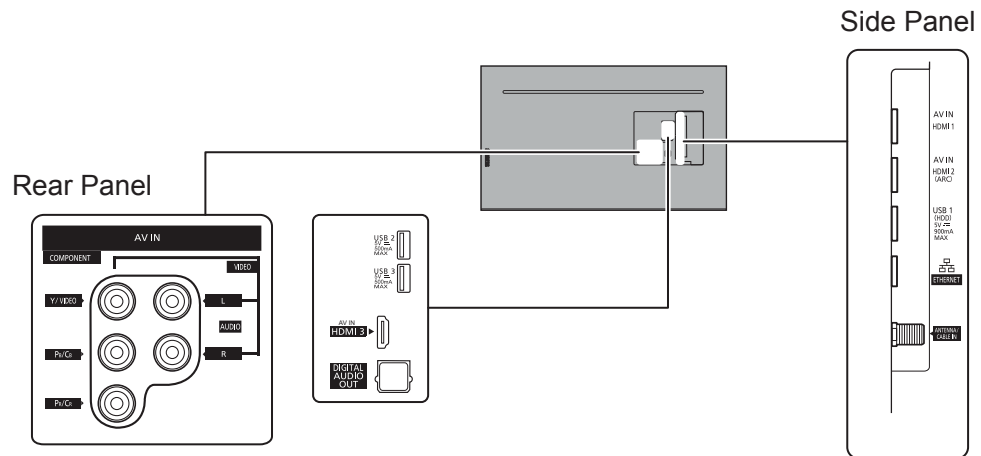

SPECIFICATIONS

Dimensions (W x H x D)	57.2" (1,454 mm) x 36.0" (915 mm) x 12.8" (325 mm) (Including pedestal)
	57.2" (1,454 mm) x 33.1" (840 mm) x 1.8" (45 mm) (TV Set only)
Mass	66.1 lb. (30.0 kg) (Including pedestal) 63.9 lb. (29.0 kg) (TV Set only)

DIMENSIONS

JACKS

Note:
To make sure that the LED TV fits the cabinet properly when a high degree of precision is required, we recommend that you use the LED TV itself to make the necessary cabinet measurements. Panasonic cannot be responsible for inaccuracies in cabinet design or manufacture.