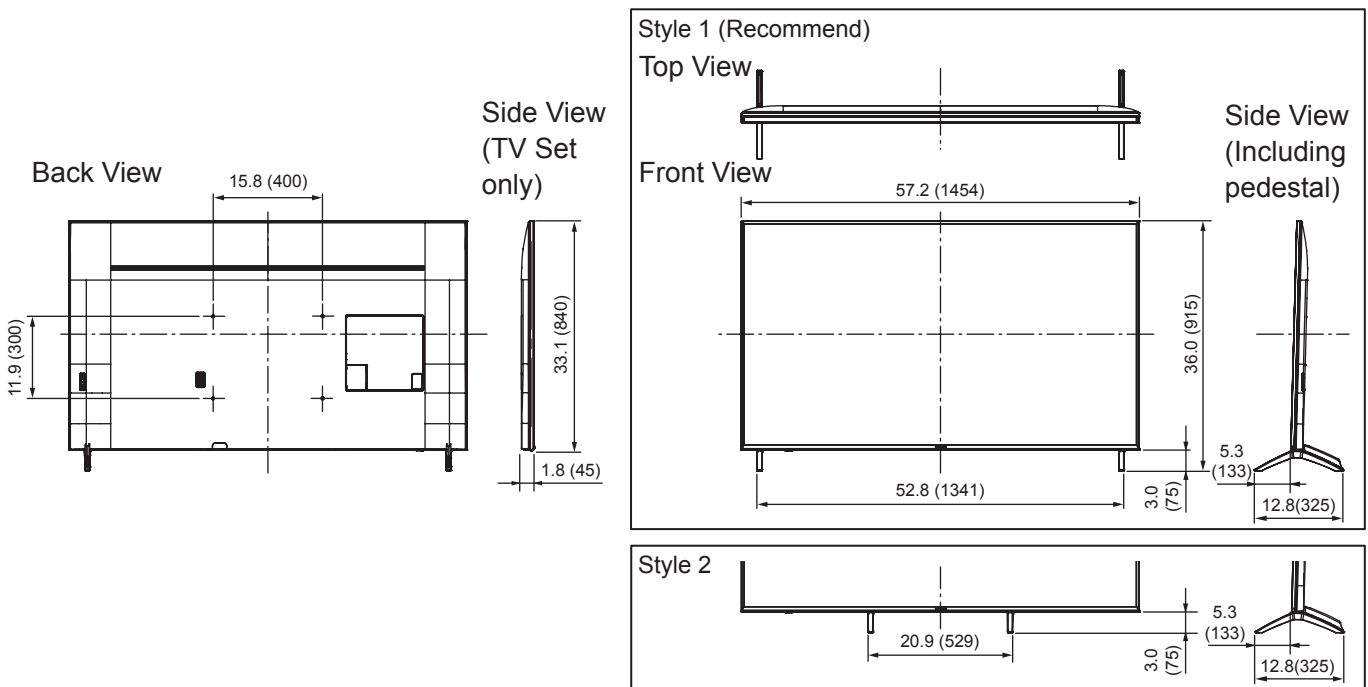

SPECIFICATIONS

Dimensions (W x H x D)	57.2" (1,454 mm) x 36.0" (915 mm) x 12.8" (325 mm) (Including pedestal)
	57.2" (1,454 mm) x 33.1" (840 mm) x 1.8" (45 mm) (TV Set only)
Mass	66.1 lb. (30.0 kg) (Including pedestal) 63.9 lb. (29.0 kg) (TV Set only)

DIMENSIONS

JACKS

Note:
To make sure that the LED TV fits the cabinet properly when a high degree of precision is required, we recommend that you use the LED TV itself to make the necessary cabinet measurements. Panasonic cannot be responsible for inaccuracies in cabinet design or manufacture.

Specifications are subject to change without notice.
Non-metric weights and measurements are approximate.