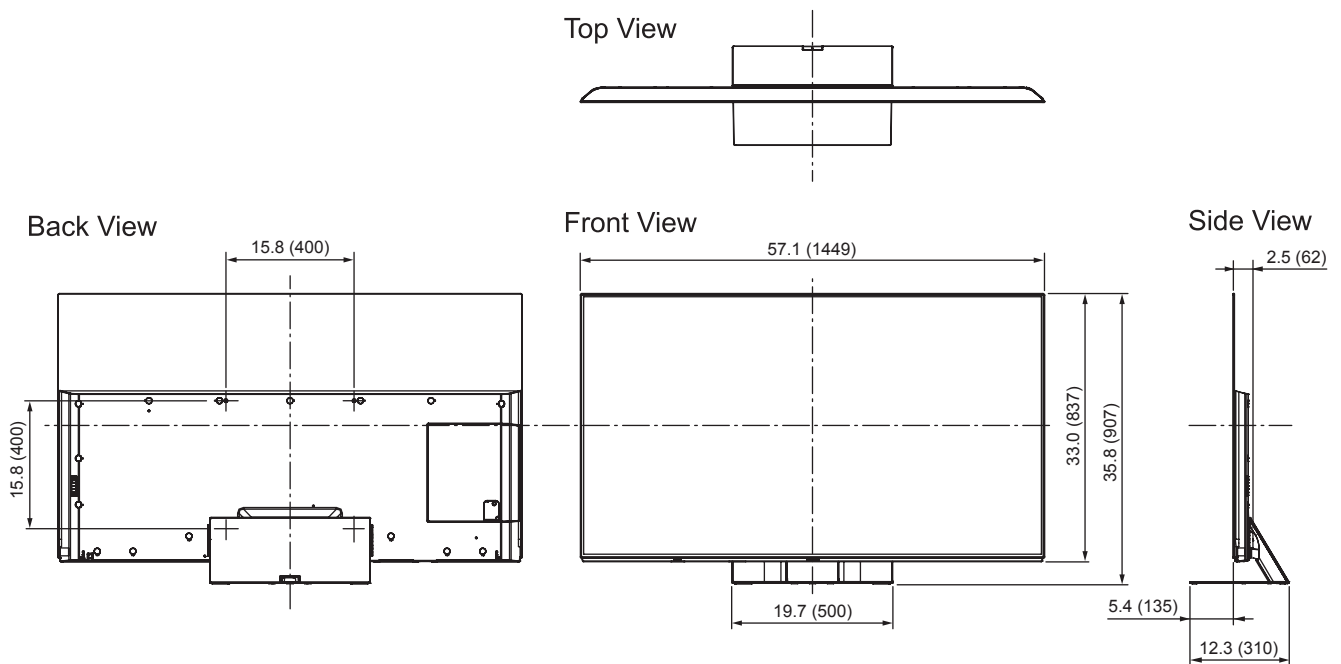

SPECIFICATIONS

Dimensions (W x H x D)	57.1" (1,449 mm) x 35.8" (907 mm) x 12.3" (310 mm) (With Pedestal)
	57.1" (1,449 mm) x 33.0" (837 mm) x 2.5" (62 mm) (TV only)
Mass	76.1 lb. (34.5 kg) (With Pedestal) 61.8 lb. (28.0 kg) (TV only)

DIMENSIONS

JACKS

Note:

To make sure that the OLED TV fits the cabinet properly when a high degree of precision is required, we recommend that you use the OLED TV itself to make the necessary cabinet measurements. Panasonic cannot be responsible for inaccuracies in cabinet design or manufacture.

Specifications are subject to change without notice. Non-metric weights and measurements are approximate.