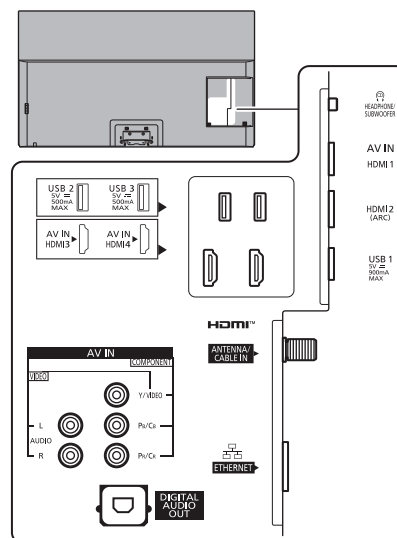

SPECIFICATIONS

Dimensions (W x H x D)	57.1" (1,449 mm) x 35.8" (907 mm) x 12.3" (310 mm) (With Pedestal)
	57.1" (1,449 mm) x 33.0" (837 mm) x 2.5" (62 mm) (TV only)
Mass	76.1 lb. (34.5 kg) (With Pedestal) 61.8 lb. (28.0 kg) (TV only)

DIMENSIONS

JACKS

Note:

To make sure that the OLED TV fits the cabinet properly when a high degree of precision is required, we recommend that you use the OLED TV itself to make the necessary cabinet measurements. Panasonic cannot be responsible for inaccuracies in cabinet design or manufacture.