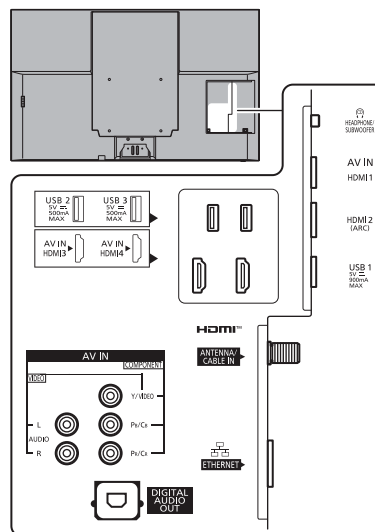

SPECIFICATIONS

Dimensions (W x H x D)	57.0" (1,446 mm) x 35.8" (907 mm) x 12.3" (310 mm) (With Pedestal)
	57.0" (1,446 mm) x 34.9" (885 mm) x 3.1" (78 mm) (TV only)
Mass	88.2 lb. (40.0 kg) (With Pedestal)
	73.9 lb. (33.5 kg) (TV only)

DIMENSIONS

JACKS

Note:
To make sure that the OLED TV fits the cabinet properly when a high degree of precision is required, we recommend that you use the OLED TV itself to make the necessary cabinet measurements. Panasonic cannot be responsible for inaccuracies in cabinet design or manufacture.