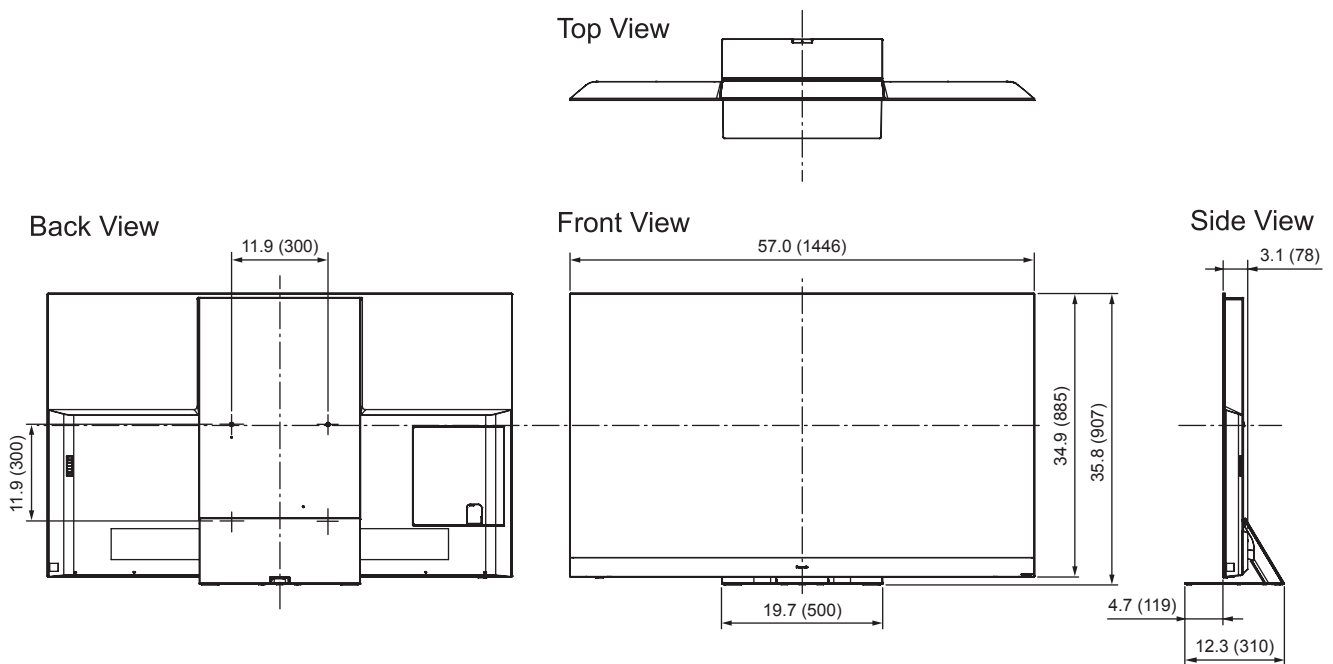

SPECIFICATIONS

Dimensions (W x H x D)	57.0" (1,446 mm) x 35.8" (907 mm) x 12.3" (310 mm) (With Pedestal)
	57.0" (1,446 mm) x 34.9" (885 mm) x 3.1" (78 mm) (TV only)
Mass	88.2 lb. (40.0 kg) (With Pedestal)
	73.9 lb. (33.5 kg) (TV only)

DIMENSIONS

JACKS

Note:
To make sure that the OLED TV fits the cabinet properly when a high degree of precision is required, we recommend that you use the OLED TV itself to make the necessary cabinet measurements. Panasonic cannot be responsible for inaccuracies in cabinet design or manufacture.

Specifications are subject to change without notice.
Non-metric weights and measurements are approximate.