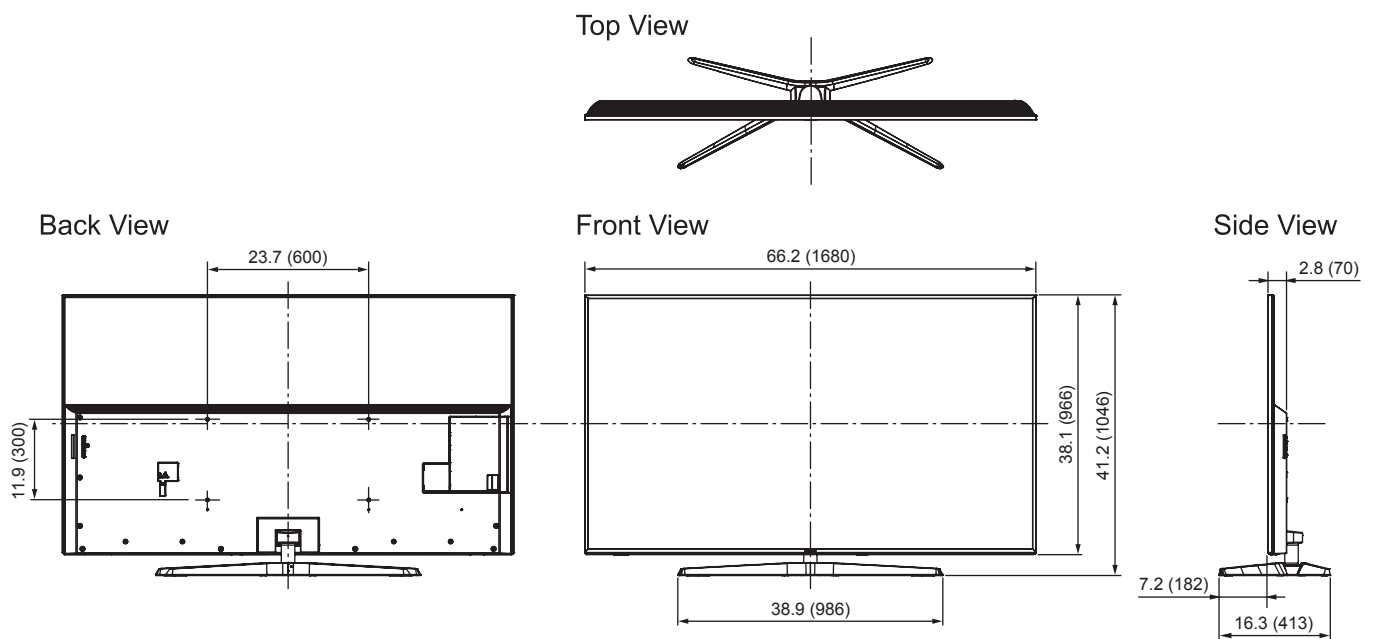

SPECIFICATIONS

Dimensions (W x H x D)	66.2" (1,680 mm) x 41.2" (1,046 mm) x 16.3" (413 mm) (With Pedestal) 66.2" (1,680 mm) x 38.1" (966 mm) x 2.8" (70 mm) (TV only)
Mass	137.8 lb. (62.5 kg) (With Pedestal) 119.1 lb. (54.0 kg) (TV only)

DIMENSIONS

JACKS

Note:
To make sure that the LED TV fits the cabinet properly when a high degree of precision is required, we recommend that you use the LED TV itself to make the necessary cabinet measurements. Panasonic cannot be responsible for inaccuracies in cabinet design or manufacture.