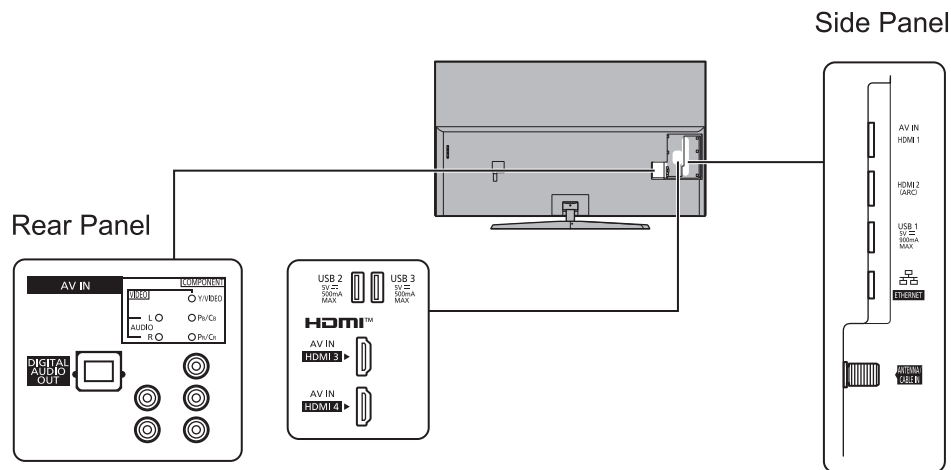

SPECIFICATIONS

Dimensions (W x H x D)	66.2" (1,680 mm) x 41.2" (1,046 mm) x 16.3" (413 mm) (With Pedestal) 66.2" (1,680 mm) x 38.1" (966 mm) x 2.8" (70 mm) (TV only)
Mass	137.8 lb. (62.5 kg) (With Pedestal) 119.1 lb. (54.0 kg) (TV only)

DIMENSIONS

JACKS

Note:
To make sure that the LED TV fits the cabinet properly when a high degree of precision is required, we recommend that you use the LED TV itself to make the necessary cabinet measurements. Panasonic cannot be responsible for inaccuracies in cabinet design or manufacture.