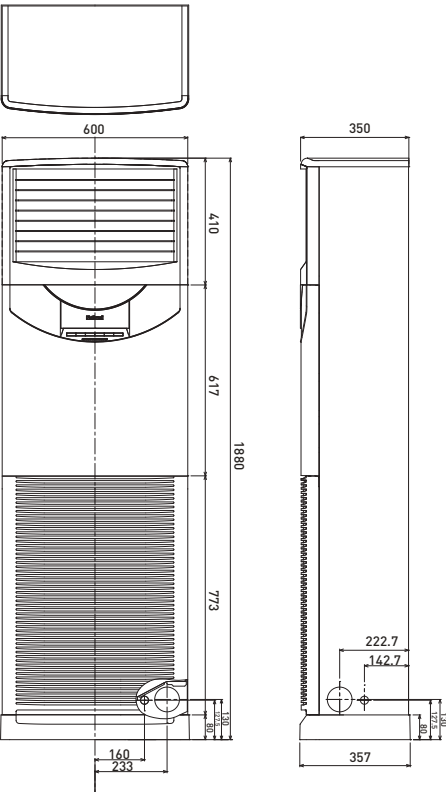

Dimensions (CS-J18FFP5 / CS-J28FFP8)

Unit:mm

Dimensions (CS-J45FFP8)

Unit:mm

OUTDOOR UNITS

FLOOR STANDING

Dimensions (CU-J18FFP5) 1-phase (CU-J28FFP8) 3-phase

	Model number	mm
A	CU-J18FFP5	700
	CU-J28FFP8	802

Unit:mm

Dimensions (CU-J45FFP8) 3-phase

Unit:mm