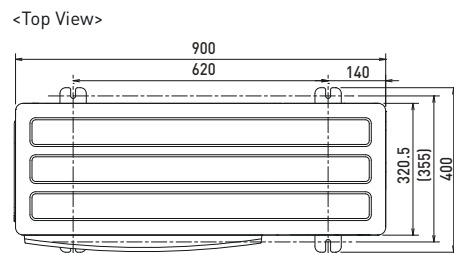

Dimensions (CS-J18FFP5 / CS-J28FFP8)

Unit:mm

Dimensions (CS-J45FFP8)

Unit:mm

OUTDOOR UNITS

FLOOR STANDING

Dimensions (CU-J18FFP5) 1-phase (CU-J28FFP8) 3-phase

	Model number	mm
A	CU-J18FFP5	700
	CU-J28FFP8	802

Unit:mm

Dimensions (CU-J45FFP8) 3-phase

Unit:mm