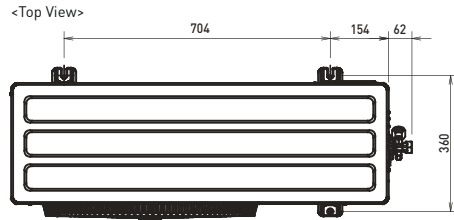

Dimensions (CS-J18FFP5 / CS-J28FFP8)

Unit:mm

Dimensions (CS-J45FFP8)

Unit:mm

OUTDOOR UNITS

FLOOR STANDING

Dimensions (CU-J18FFP5) 1-phase (CU-J28FFP8) 3-phase

	Model number	mm
A	CU-J18FFP5	700
	CU-J28FFP8	802

Unit:mm

Dimensions (CU-J45FFP8) 3-phase

Unit:mm