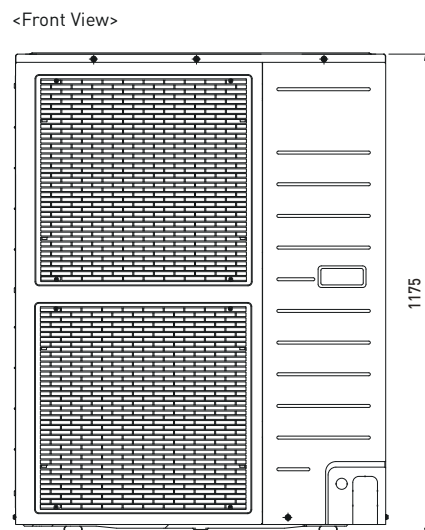

Dimensions (CS-J18FFP5 / CS-J28FFP8)

Unit:mm

Dimensions (CS-J45FFP8)

Unit:mm

OUTDOOR UNITS

FLOOR STANDING

Dimensions (CU-J18FFP5) 1-phase (CU-J28FFP8) 3-phase

	Model number	mm
A	CU-J18FFP5	700
	CU-J28FFP8	802

Unit:mm

Dimensions (CU-J45FFP8) 3-phase

Unit:mm