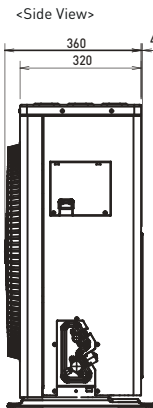

Dimensions (CS-J18FFP5 / CS-J28FFP8)

Unit:mm

Dimensions (CS-J45FFP8)

Unit:mm

OUTDOOR UNITS

FLOOR STANDING

Dimensions (CU-J18FFP5) 1-phase (CU-J28FFP8) 3-phase

	Model number	mm
A	CU-J18FFP5	700
	CU-J28FFP8	802

Unit:mm

Dimensions (CU-J45FFP8) 3-phase

Unit:mm