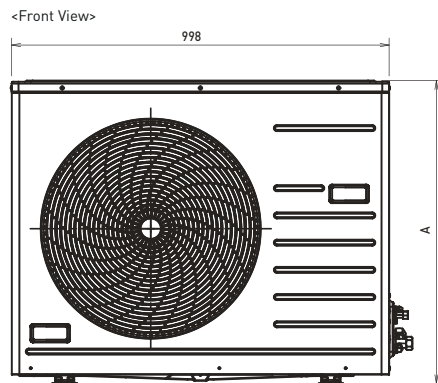

Dimensions (CS-J18FFP5 / CS-J28FFP8)

Unit:mm

Dimensions (CS-J45FFP8)

Unit:mm

OUTDOOR UNITS

FLOOR STANDING

Dimensions (CU-J18FFP5) 1-phase (CU-J28FFP8) 3-phase

	Model number	mm
A	CU-J18FFP5	700
	CU-J28FFP8	802

Unit:mm

Dimensions (CU-J45FFP8) 3-phase

Unit:mm