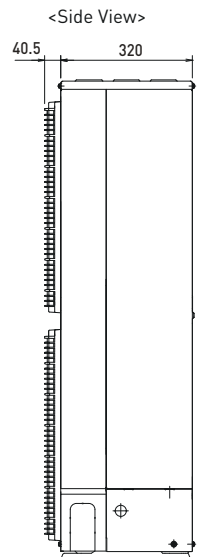

Dimensions (CS-J18FFP5 / CS-J28FFP8)

Unit:mm

Dimensions (CS-J45FFP8)

Unit:mm

OUTDOOR UNITS

FLOOR STANDING

Dimensions (CU-J18FFP5) 1-phase (CU-J28FFP8) 3-phase

	Model number	mm
A	CU-J18FFP5	700
	CU-J28FFP8	802

Unit:mm

Dimensions (CU-J45FFP8) 3-phase

Unit:mm