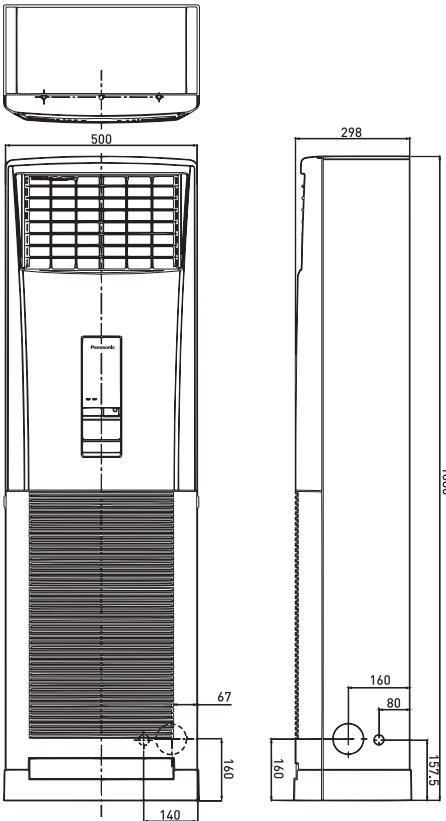

Dimensions (CS-J18FFP5 / CS-J28FFP8)

Unit:mm

Dimensions (CS-J45FFP8)

Unit:mm

OUTDOOR UNITS

FLOOR STANDING

Dimensions (CU-J18FFP5) 1-phase (CU-J28FFP8) 3-phase

	Model number	mm
A	CU-J18FFP5	700
	CU-J28FFP8	802

Unit:mm

Dimensions (CU-J45FFP8) 3-phase

Unit:mm