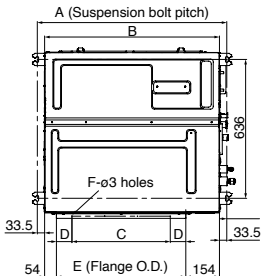

ADAPTIVE DUCTED Dimensions

S-1821PF3H/S-2430PF3H/S-3448PF3H

Detailed dimensions of indoor unit

Type	A	B	C	D	E	F
	mm	mm	mm	mm	mm	Q'ty
1821	867	800	450 (Pitch 150 x 3)	71	592	12
2430	1,067	1,000	750 (Pitch 150 x 5)	21	792	16
3448	1,467	1,400	1,050 (Pitch 150 x 7)	71	1,192	20

unit:mm