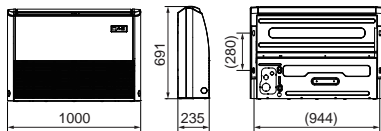

## CEILING & CONSOLE Dimensions

18,000 Btu/h

24,000 - 36,000 Btu/h

36,000 - 60,000 Btu/h