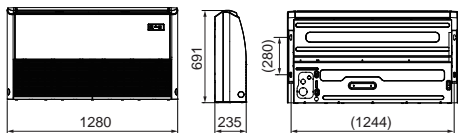

## CEILING & CONSOLE Dimensions

18,000 Btu/h

24,000 - 36,000 Btu/h

36,000 - 60,000 Btu/h