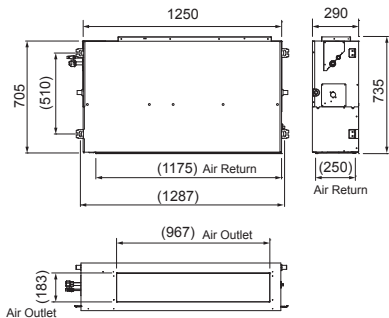

CEILING DUCTED Dimensions

18,000 - 36,000 Btu/h

48,000 - 60,000 Btu/h

unit: mm