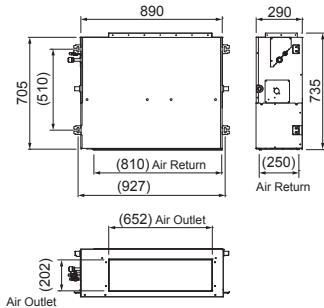

CEILING DUCTED Dimensions

18,000 - 36,000 Btu/h

48,000 - 60,000 Btu/h

unit: mm