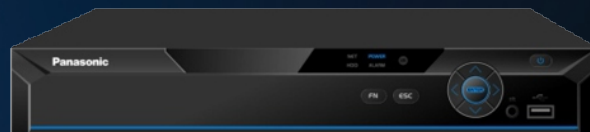

8CH 4K Mini 1U Digital Video Recorder

Key Features

- Y Support HDCVI/AHD/TVI/CVBS/IP video inputs
- Y H.264+/H.264 dual-stream Video compression
- Y Max 12 channels IP camera inputs
- Y Max. 48Mbps Incoming Bandwidth
- Y HDMI/VGA simultaneous video output
- Y Support 1SATA HDDs up to 8 TB, 2 USB Ports
- Y Multiple network monitoring: Web viewer, CMS(PVMS) & Smart Phone (PMOB)