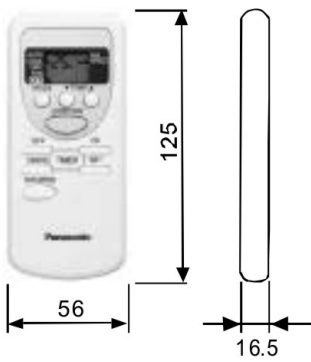

## 5. Dimensions

### 5.1 Indoor Unit

Unit: mm

Remote Controller