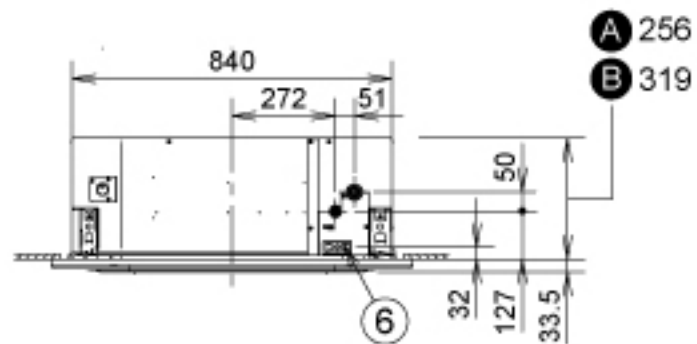

## 4-WAY CASSETTE Dimensions

- A** S-1821PU3HA/S-1821PU3H/S-2430PU3HA/S-2430PU3H  
**B** S-3448PU3HA/S-3448PU3H

- ① Air intake
- ② Discharge outlet
- ③ Refrigerant tubing (liquid tube)
- ④ Refrigerant tubing (gas tube)
- ⑤ Drain tube connection port VP25 (outer dia.  $\phi$ 32)
- ⑥ Power supply port
- ⑦ Suspension bolt hole (4-12×30 elongated hole)

<Filter dimension> 520 x 520 x 15

unit:mm