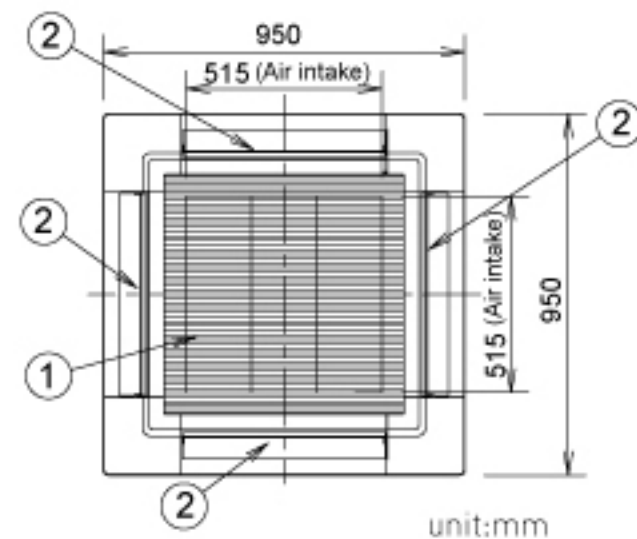

## 4-WAY CASSETTE Dimensions

- A** S-1821PU3HA/S-1821PU3H/S-2430PU3HA/S-2430PU3H  
**B** S-3448PU3HA/S-3448PU3H

- ① Air intake
- ② Discharge outlet
- ③ Refrigerant tubing (liquid tube)
- ④ Refrigerant tubing (gas tube)
- ⑤ Drain tube connection port VP25 (outer dia.  $\phi$ 32)
- ⑥ Power supply port
- ⑦ Suspension bolt hole (4-12×30 elongated hole)

<Filter dimension> 520 x 520 x 15

unit:mm