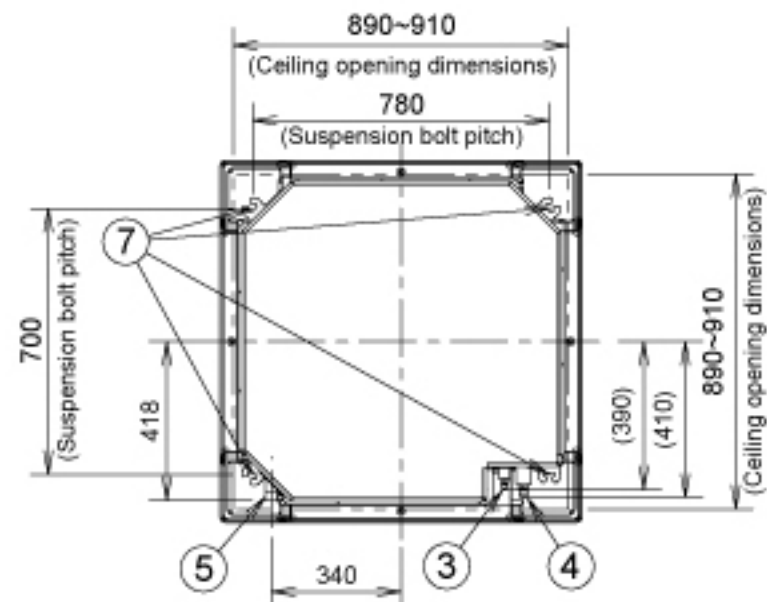

## 4-WAY CASSETTE Dimensions

- A** S-1821PU3HA/S-1821PU3H/S-2430PU3HA/S-2430PU3H  
**B** S-3448PU3HA/S-3448PU3H

- ① Air intake
- ② Discharge outlet
- ③ Refrigerant tubing (liquid tube)
- ④ Refrigerant tubing (gas tube)
- ⑤ Drain tube connection port VP25 (outer dia.  $\phi$ 32)
- ⑥ Power supply port
- ⑦ Suspension bolt hole (4-12×30 elongated hole)

<Filter dimension> 520 x 520 x 15

unit:mm