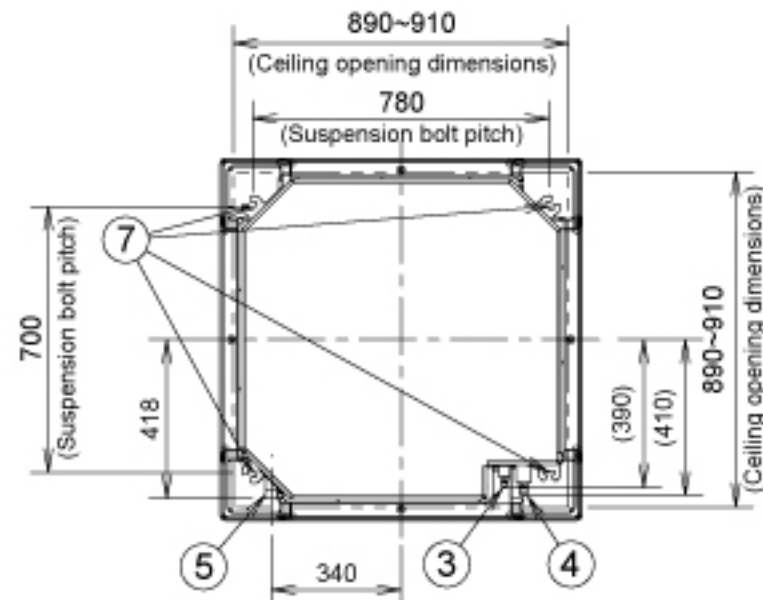

4-WAY CASSETTE Dimensions

- A** S-1821PU3HA/S-1821PU3H/S-2430PU3HA/S-2430PU3H
B S-3448PU3HA/S-3448PU3H

- ① Air intake
- ② Discharge outlet
- ③ Refrigerant tubing (liquid tube)
- ④ Refrigerant tubing (gas tube)
- ⑤ Drain tube connection port VP25 (outer dia. ϕ 32)
- ⑥ Power supply port
- ⑦ Suspension bolt hole (4-12×30 elongated hole)

<Filter dimension> 520 x 520 x 15

unit:mm