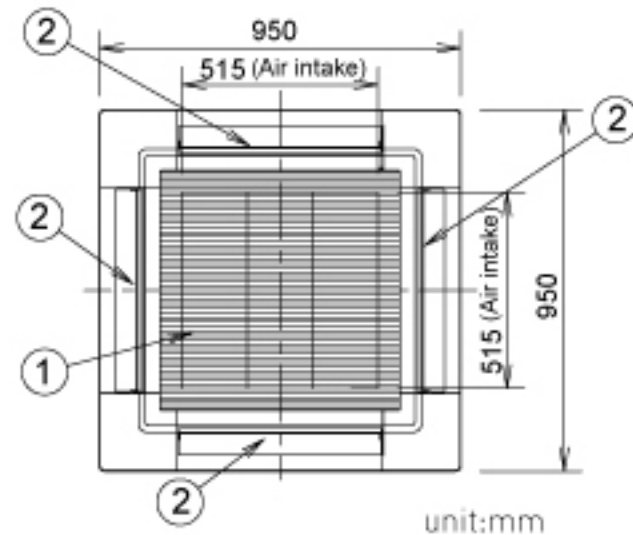

4-WAY CASSETTE Dimensions

- A** S-1821PU3HA/S-1821PU3H/S-2430PU3HA/S-2430PU3H
B S-3448PU3HA/S-3448PU3H

- ① Air intake
- ② Discharge outlet
- ③ Refrigerant tubing (liquid tube)
- ④ Refrigerant tubing (gas tube)
- ⑤ Drain tube connection port VP25 (outer dia. ϕ 32)
- ⑥ Power supply port
- ⑦ Suspension bolt hole (4-12×30 elongated hole)

<Filter dimension> 520 x 520 x 15

unit:mm