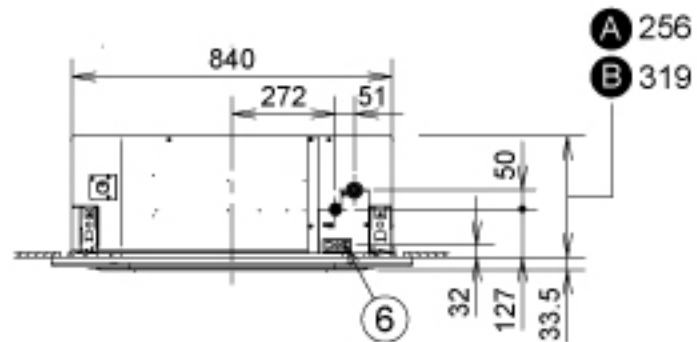

4-WAY CASSETTE Dimensions

- A** S-1821PU3HA/S-1821PU3H/S-2430PU3HA/S-2430PU3H
B S-3448PU3HA/S-3448PU3H

- ① Air intake
- ② Discharge outlet
- ③ Refrigerant tubing (liquid tube)
- ④ Refrigerant tubing (gas tube)
- ⑤ Drain tube connection port VP25 (outer dia. ϕ 32)
- ⑥ Power supply port
- ⑦ Suspension bolt hole (4-12×30 elongated hole)

<Filter dimension> 520 x 520 x 15

unit:mm