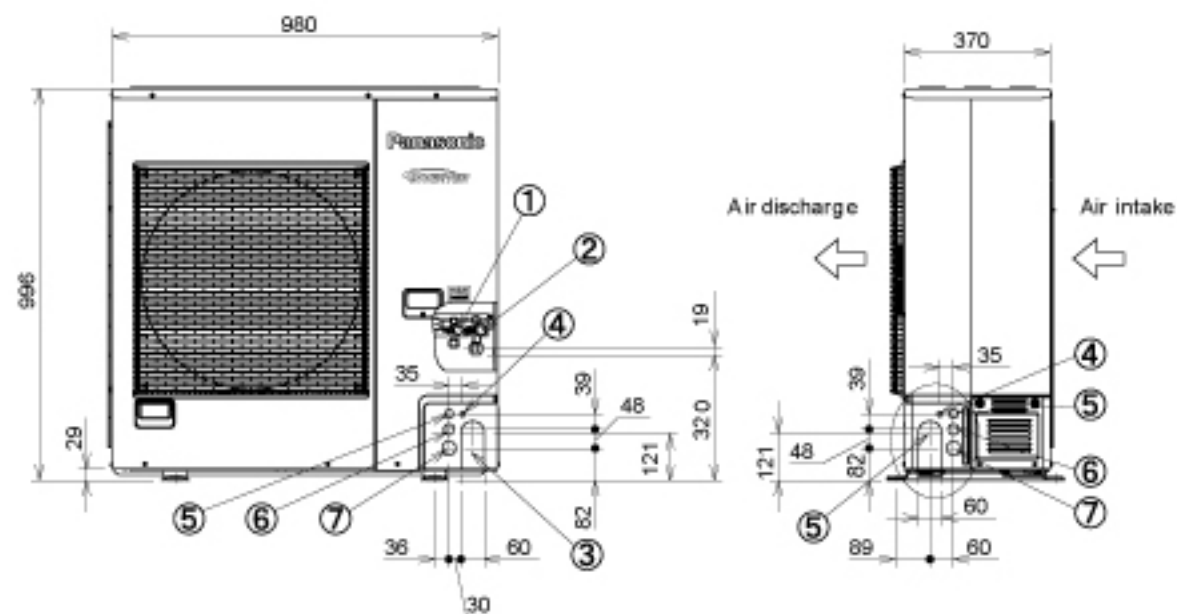

OUTDOOR UNITS Dimensions

U-18PR1H5/U-21PR1H5/U-24PR1H5

①	Refrigerant tubing (liquid tube), flared connection (φ6.35"/9.52")	*1 For U-18/21PR
②	Refrigerant tubing (gas tube), flared connection (φ12.70"/15.88")	*2 For U-24PR
		*Mounting hole (4-R6.5), anchor bolt : M10

U-18PRH1H5/U-21PRH1H5/U-24PRH1H5/U-30PR1H5/U-34PR1H5

①	Refrigerant tubing (liquid tube), flared connection (6.35"/9.52")	*3 For U-18/21PRH
②	Refrigerant tubing (gas tube), flared connection (φ12.70"/15.88")	*4 For U-24PRH and U-30/34PR
		*Mounting hole (4-R6.5), anchor bolt : M10

U-34PRH1H5/U-43PRH1H5/U-43PR1H5/U-43PRH1H8/U-43PR1H8
U-48PRH1H5/U-48PR1H5/U-48PRH1H8/U-48PR1H8

①	Refrigerant tubing (liquid tube), flared connection (Ø9.52)
②	Refrigerant tubing (gas tube), flared connection (Ø15.88)
③	Refrigerant tubing port
④	Electrical wiring port (Ø13)
⑤	Electrical wiring port (Ø22)
⑥	Electrical wiring port (Ø27)
⑦	Electrical wiring port (Ø35)

*Mounting hole (4-R6.5), anchor bolt : M10

unit:mm