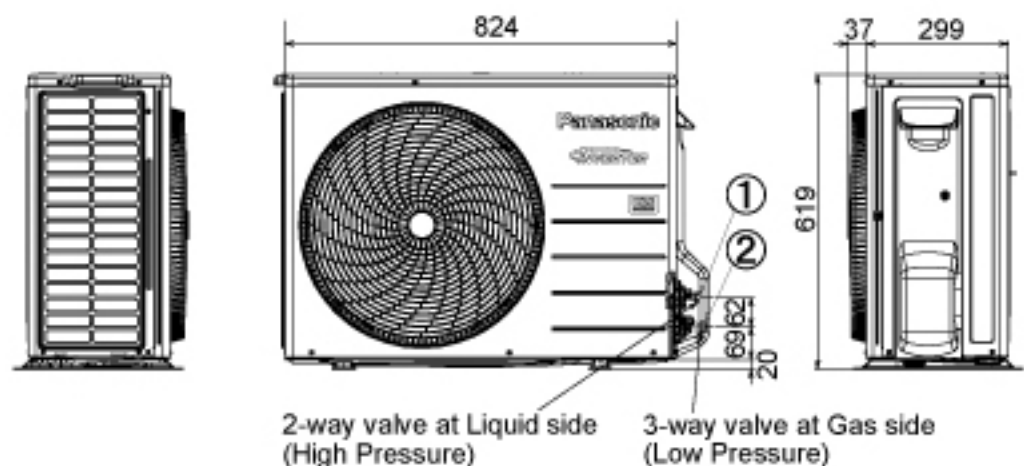

OUTDOOR UNITS Dimensions

U-18PR1H5/U-21PR1H5/U-24PR1H5

①	Refrigerant tubing (liquid tube), flared connection (φ6.35"/9.52")	*1 For U-18/21PR
②	Refrigerant tubing (gas tube), flared connection (φ12.70"/15.88")	*2 For U-24PR
		*Mounting hole (4-R6.5), anchor bolt : M10

U-18PRH1H5/U-21PRH1H5/U-24PRH1H5/U-30PR1H5/U-34PR1H5

①	Refrigerant tubing (liquid tube), flared connection (6.35"/9.52")	*3 For U-18/21PRH
②	Refrigerant tubing (gas tube), flared connection (φ12.70"/15.88")	*4 For U-24PRH and U-30/34PR
		*Mounting hole (4-R6.5), anchor bolt : M10

*Mounting hole (4-R6.5), anchor bolt : M10

unit:mm