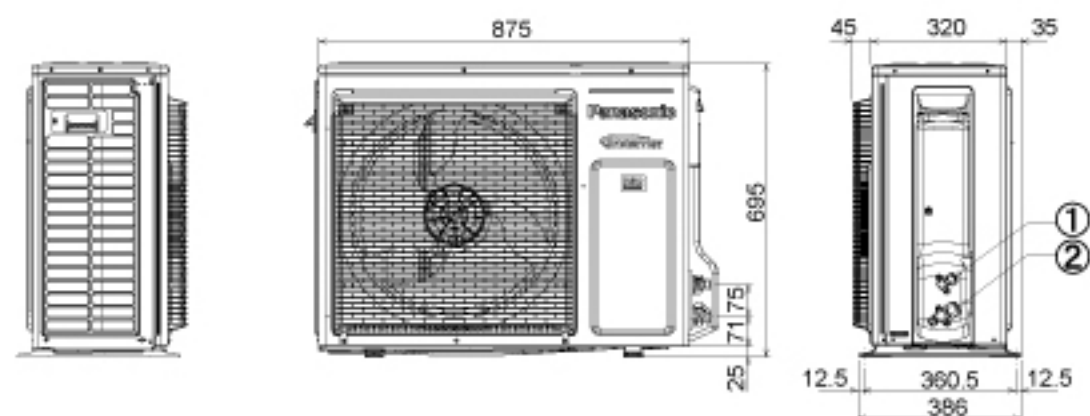

OUTDOOR UNITS Dimensions

U-18PR1H5/U-21PR1H5/U-24PR1H5

①	Refrigerant tubing (liquid tube), flared connection (φ6.35"/9.52")	*1 For U-18/21PR
②	Refrigerant tubing (gas tube), flared connection (φ12.70"/15.88")	*2 For U-24PR
		*Mounting hole (4-R6.5), anchor bolt : M10

U-18PRH1H5/U-21PRH1H5/U-24PRH1H5/U-30PR1H5/U-34PR1H5

①	Refrigerant tubing (liquid tube), flared connection (6.35"/9.52")	*3 For U-18/21PRH
②	Refrigerant tubing (gas tube), flared connection (φ12.70"/15.88")	*4 For U-24PRH and U-30/34PR
		*Mounting hole (4-R6.5), anchor bolt : M10

U-34PRH1H5/U-43PRH1H5/U-43PR1H5/U-43PRH1H8/U-43PR1H8
U-48PRH1H5/U-48PR1H5/U-48PRH1H8/U-48PR1H8

①	Refrigerant tubing (liquid tube), flared connection (Ø9.52)
②	Refrigerant tubing (gas tube), flared connection (Ø15.88)
③	Refrigerant tubing port
④	Electrical wiring port (Ø13)
⑤	Electrical wiring port (Ø22)
⑥	Electrical wiring port (Ø27)
⑦	Electrical wiring port (Ø35)

*Mounting hole (4-R6.5), anchor bolt : M10

unit:mm