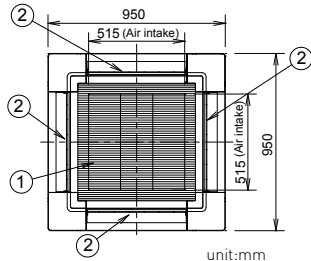

# 4-WAY CASSETTE **NEW** Dimensions

- A** S-1821PU3HA-1/S-1821PU3H-1/S-2430PU3HA-1/S-2430PU3H-1
- B** S-3448PU3HA-1/ S-3448PU3H-1

- ① Air intake
- ② Discharge outlet
- ③ Refrigerant tubing (liquid tube)
- ④ Refrigerant tubing (gas tube)
- ⑤ Drain tube connection port VP25 (outer dia. ø32)
- ⑥ Power supply port
- ⑦ Suspension bolt hole (4-12x30 elongated hole)

<Filter dimension> 520 x 520 x 15