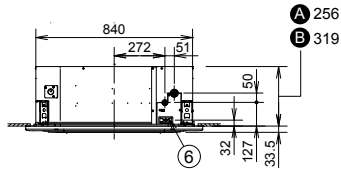

# 4-WAY CASSETTE **NEW** Dimensions

- A** S-1821PU3HA-1/S-1821PU3H-1/S-2430PU3HA-1/S-2430PU3H-1
- B** S-3448PU3HA-1/ S-3448PU3H-1

- ① Air intake
- ② Discharge outlet
- ③ Refrigerant tubing (liquid tube)
- ④ Refrigerant tubing (gas tube)
- ⑤ Drain tube connection port VP25 (outer dia. ø32)
- ⑥ Power supply port
- ⑦ Suspension bolt hole (4-12x30 elongated hole)

<Filter dimension> 520 x 520 x 15