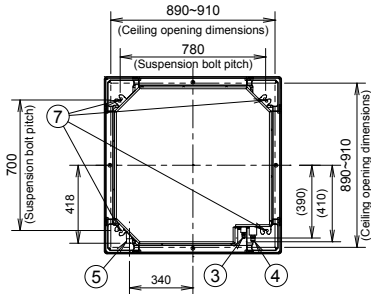

# 4-WAY CASSETTE **NEW** Dimensions

- A** S-1821PU3HA-1/S-1821PU3H-1/S-2430PU3HA-1/S-2430PU3H-1
- B** S-3448PU3HA-1/ S-3448PU3H-1

- ① Air intake
- ② Discharge outlet
- ③ Refrigerant tubing (liquid tube)
- ④ Refrigerant tubing (gas tube)
- ⑤ Drain tube connection port VP25 (outer dia. ø32)
- ⑥ Power supply port
- ⑦ Suspension bolt hole (4-12x30 elongated hole)

<Filter dimension> 520 x 520 x 15