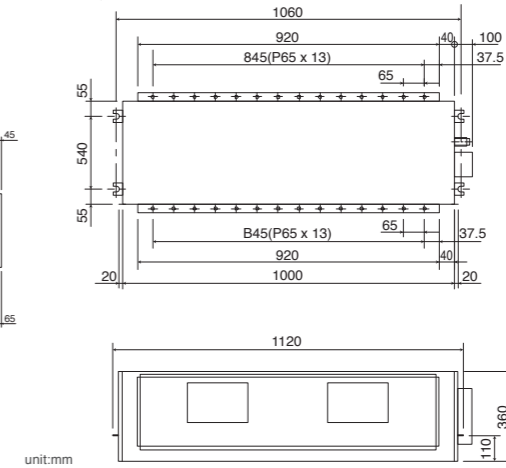

## Dimensions (S-22PF1H5 / S-28PF1H5)

Required space for installation

## Dimensions (S-35PF1H5 / S-45PF1H5 / S-55PF1H5)

Required space for installation

Capacity [ Btu/h ]		22,500	28,000	36,000	42,500	51,000
Power Source	V/Phase Hz	230 V, 1Ø Phase - 50 Hz			400 V, 3Ø phase - 50Hz	
Indoor		S-22PF1H5	S-28PF1H5	S-35PF1H5	S-45PF1H5	S-55PF1H5
Outdoor		U-22PV1H5-1	U-28PV1H5-1	U-35PV1H8-1	U-45PV1H8-1	U-55PV1H8-1
Cooling Capacity: Rated	kW	6.59	8.21	10.55	12.45	14.95
	Btu/h	22,500	28,000	36,000	42,500	51,000
Current	A	9.6	12.7	6.9	7.7	9.3
Power Input: Rated	kW	2.16	2.87	4.06	4.53	5.58
	W/W	3.05	2.86	2.60	2.75	2.68
EER	Btu/hW	10.40	9.75	8.87	9.38	9.14
External Static Pressure	Pa (mm Ag)	69 [7]	69 [7]	98 [10]	98 [10]	98 [10]
<b>Indoor Unit</b>						
Air Volume	m <sup>3</sup> /min	22.0	22.0	45.0	45.0	45.0
	cfm	777	777	1,588	1,588	1,588
Sound Pressure Level (Hi/Lo)	dB (A)	45 / 41	45 / 41	49 / 45	49 / 45	49 / 45
Sound Power Level (Hi/Lo)	dB	60 / 56	60 / 56	64 / 60	64 / 60	64 / 60
Dimension	Indoor (H×W×D)	mm	290 × 1,100 × 500	360 × 1,100 × 650	360 × 1,100 × 650	360 × 1,100 × 650
Net Weight		kg	31	43	43	43
<b>Outdoor Unit</b>						
Sound Pressure Level	dB (A)	52	56	56	56	56
Sound Power Level	dB	68	71	70	70	70
Dimension	Outdoor (H×W×D)	mm	695 × 875 × 320	695 × 875 × 320	996 × 980 × 370	1,170 × 900 × 320
Net weight		kg	55	57	86	94
Piping Connection	Gas Pipe	mm (inch)	15.88 (5/8")	15.88 (5/8")	15.88 (5/8")	15.88 (5/8")
	Liquid Pipe	mm (inch)	9.52 (3/8")	9.52 (3/8")	9.52 (3/8")	9.52 (3/8")
Pipe Length	Min-Max	m	7.5 - 30	7.5 - 45	7.5 - 50	7.5 - 50
Elevation Difference		m	20	25	30	30
Maximum Chargeless Length	Max	m	7.5	7.5	30	30
Additional Gas		g/m	25	30	50	50
Operating Range, Outdoor	Min-Max	°C	16 - 43	16 - 43	16 - 43	16 - 43