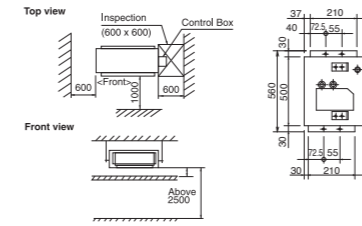

## Dimensions (S-22PF1H5 / S-28PF1H5)

Required space for installation

## Dimensions (S-35PF1H5 / S-45PF1H5 / S-55PF1H5)

Required space for installation

Capacity [ Btu/h ]		22,500	28,000	36,000	42,500	51,000
Power Source	V/Phase Hz	230 V, 1Ø Phase - 50 Hz			400 V, 3Ø phase - 50Hz	
Indoor		S-22PF1H5	S-28PF1H5	S-35PF1H5	S-45PF1H5	S-55PF1H5
Outdoor		U-22PV1H5-1	U-28PV1H5-1	U-35PV1H8-1	U-45PV1H8-1	U-55PV1H8-1
Cooling Capacity: Rated	kW	6.59	8.21	10.55	12.45	14.95
	Btu/h	22,500	28,000	36,000	42,500	51,000
Current	A	9.6	12.7	6.9	7.7	9.3
Power Input: Rated	kW	2.16	2.87	4.06	4.53	5.58
	W/W	3.05	2.86	2.60	2.75	2.68
EER	Btu/hW	10.40	9.75	8.87	9.38	9.14
External Static Pressure	Pa (mm Ag)	69 [7]	69 [7]	98 [10]	98 [10]	98 [10]
<b>Indoor Unit</b>						
Air Volume	m <sup>3</sup> /min	22.0	22.0	45.0	45.0	45.0
	cfm	777	777	1,588	1,588	1,588
Sound Pressure Level (Hi/Lo)	dB (A)	45 / 41	45 / 41	49 / 45	49 / 45	49 / 45
Sound Power Level (Hi/Lo)	dB	60 / 56	60 / 56	64 / 60	64 / 60	64 / 60
Dimension	Indoor (H×W×D)	mm	290 × 1,100 × 500	360 × 1,100 × 650	360 × 1,100 × 650	360 × 1,100 × 650
Net Weight		kg	31	43	43	43
<b>Outdoor Unit</b>						
Sound Pressure Level	dB (A)	52	56	56	56	56
Sound Power Level	dB	68	71	70	70	70
Dimension	Outdoor (H×W×D)	mm	695 × 875 × 320	695 × 875 × 320	996 × 980 × 370	1,170 × 900 × 320
Net weight		kg	55	57	86	94
Piping Connection	Gas Pipe	mm (inch)	15.88 (5/8")	15.88 (5/8")	15.88 (5/8")	15.88 (5/8")
	Liquid Pipe	mm (inch)	9.52 (3/8")	9.52 (3/8")	9.52 (3/8")	9.52 (3/8")
Pipe Length	Min-Max	m	7.5 - 30	7.5 - 45	7.5 - 50	7.5 - 50
Elevation Difference		m	20	25	30	30
Maximum Chargeless Length	Max	m	7.5	7.5	30	30
Additional Gas		g/m	25	30	50	50
Operating Range, Outdoor	Min-Max	°C	16 - 43	16 - 43	16 - 43	16 - 43