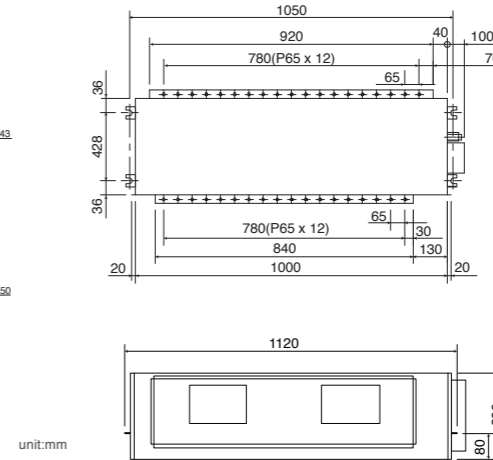

## Dimensions (S-22PF1H5 / S-28PF1H5)

Required space for installation

## Dimensions (S-35PF1H5 / S-45PF1H5 / S-55PF1H5)

Required space for installation

Capacity [ Btu/h ]		22,500	28,000	36,000	42,500	51,000
Power Source	V/Phase Hz	230 V, 1Ø Phase - 50 Hz			400 V, 3Ø phase - 50Hz	
Indoor		S-22PF1H5	S-28PF1H5	S-35PF1H5	S-45PF1H5	S-55PF1H5
Outdoor		U-22PV1H5-1	U-28PV1H5-1	U-35PV1H8-1	U-45PV1H8-1	U-55PV1H8-1
Cooling Capacity: Rated	kW	6.59	8.21	10.55	12.45	14.95
	Btu/h	22,500	28,000	36,000	42,500	51,000
Current	A	9.6	12.7	6.9	7.7	9.3
Power Input: Rated	kW	2.16	2.87	4.06	4.53	5.58
	W/W	3.05	2.86	2.60	2.75	2.68
EER	Btu/hW	10.40	9.75	8.87	9.38	9.14
External Static Pressure	Pa (mm Ag)	69 [7]	69 [7]	98 [10]	98 [10]	98 [10]
<b>Indoor Unit</b>						
Air Volume	m <sup>3</sup> /min	22.0	22.0	45.0	45.0	45.0
	cfm	777	777	1,588	1,588	1,588
Sound Pressure Level (Hi/Lo)	dB (A)	45 / 41	45 / 41	49 / 45	49 / 45	49 / 45
Sound Power Level (Hi/Lo)	dB	60 / 56	60 / 56	64 / 60	64 / 60	64 / 60
Dimension	Indoor (H×W×D)	mm	290 × 1,100 × 500	360 × 1,100 × 650	360 × 1,100 × 650	360 × 1,100 × 650
Net Weight		kg	31	43	43	43
<b>Outdoor Unit</b>						
Sound Pressure Level	dB (A)	52	56	56	56	56
Sound Power Level	dB	68	71	70	70	70
Dimension	Outdoor (H×W×D)	mm	695 × 875 × 320	695 × 875 × 320	996 × 980 × 370	1,170 × 900 × 320
Net weight		kg	55	57	86	94
Piping Connection	Gas Pipe	mm (inch)	15.88 (5/8")	15.88 (5/8")	15.88 (5/8")	15.88 (5/8")
	Liquid Pipe	mm (inch)	9.52 (3/8")	9.52 (3/8")	9.52 (3/8")	9.52 (3/8")
Pipe Length	Min-Max	m	7.5 - 30	7.5 - 45	7.5 - 50	7.5 - 50
Elevation Difference		m	20	25	30	30
Maximum Chargeless Length	Max	m	7.5	7.5	30	30
Additional Gas		g/m	25	30	50	50
Operating Range, Outdoor	Min-Max	°C	16 - 43	16 - 43	16 - 43	16 - 43