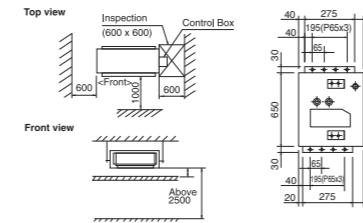

## Dimensions (S-22PF1H5 / S-28PF1H5)

Required space for installation

## Dimensions (S-35PF1H5 / S-45PF1H5 / S-55PF1H5)

Required space for installation

Capacity [ Btu/h ]		22,500	28,000	36,000	42,500	51,000
Power Source	V/Phase Hz	230 V, 1Ø Phase - 50 Hz			400 V, 3Ø phase - 50Hz	
Indoor		S-22PF1H5	S-28PF1H5	S-35PF1H5	S-45PF1H5	S-55PF1H5
Outdoor		U-22PV1H5-1	U-28PV1H5-1	U-35PV1H8-1	U-45PV1H8-1	U-55PV1H8-1
Cooling Capacity: Rated	kW	6.59	8.21	10.55	12.45	14.95
	Btu/h	22,500	28,000	36,000	42,500	51,000
Current	A	9.6	12.7	6.9	7.7	9.3
Power Input: Rated	kW	2.16	2.87	4.06	4.53	5.58
	W/W	3.05	2.86	2.60	2.75	2.68
EER	Btu/hW	10.40	9.75	8.87	9.38	9.14
External Static Pressure	Pa (mm Ag)	69 [7]	69 [7]	98 [10]	98 [10]	98 [10]
<b>Indoor Unit</b>						
Air Volume	m <sup>3</sup> /min	22.0	22.0	45.0	45.0	45.0
	cfm	777	777	1,588	1,588	1,588
Sound Pressure Level (Hi/Lo)	dB (A)	45 / 41	45 / 41	49 / 45	49 / 45	49 / 45
Sound Power Level (Hi/Lo)	dB	60 / 56	60 / 56	64 / 60	64 / 60	64 / 60
Dimension	Indoor (H×W×D)	mm	290 × 1,100 × 500	360 × 1,100 × 650	360 × 1,100 × 650	360 × 1,100 × 650
Net Weight		kg	31	43	43	43
<b>Outdoor Unit</b>						
Sound Pressure Level	dB (A)	52	56	56	56	56
Sound Power Level	dB	68	71	70	70	70
Dimension	Outdoor (H×W×D)	mm	695 × 875 × 320	695 × 875 × 320	996 × 980 × 370	1,170 × 900 × 320
Net weight		kg	55	57	86	94
Piping Connection	Gas Pipe	mm (inch)	15.88 (5/8")	15.88 (5/8")	15.88 (5/8")	15.88 (5/8")
	Liquid Pipe	mm (inch)	9.52 (3/8")	9.52 (3/8")	9.52 (3/8")	9.52 (3/8")
Pipe Length	Min-Max	m	7.5 - 30	7.5 - 45	7.5 - 50	7.5 - 50
Elevation Difference		m	20	25	30	30
Maximum Chargeless Length	Max	m	7.5	7.5	30	30
Additional Gas		g/m	25	30	50	50
Operating Range, Outdoor	Min-Max	°C	16 - 43	16 - 43	16 - 43	16 - 43